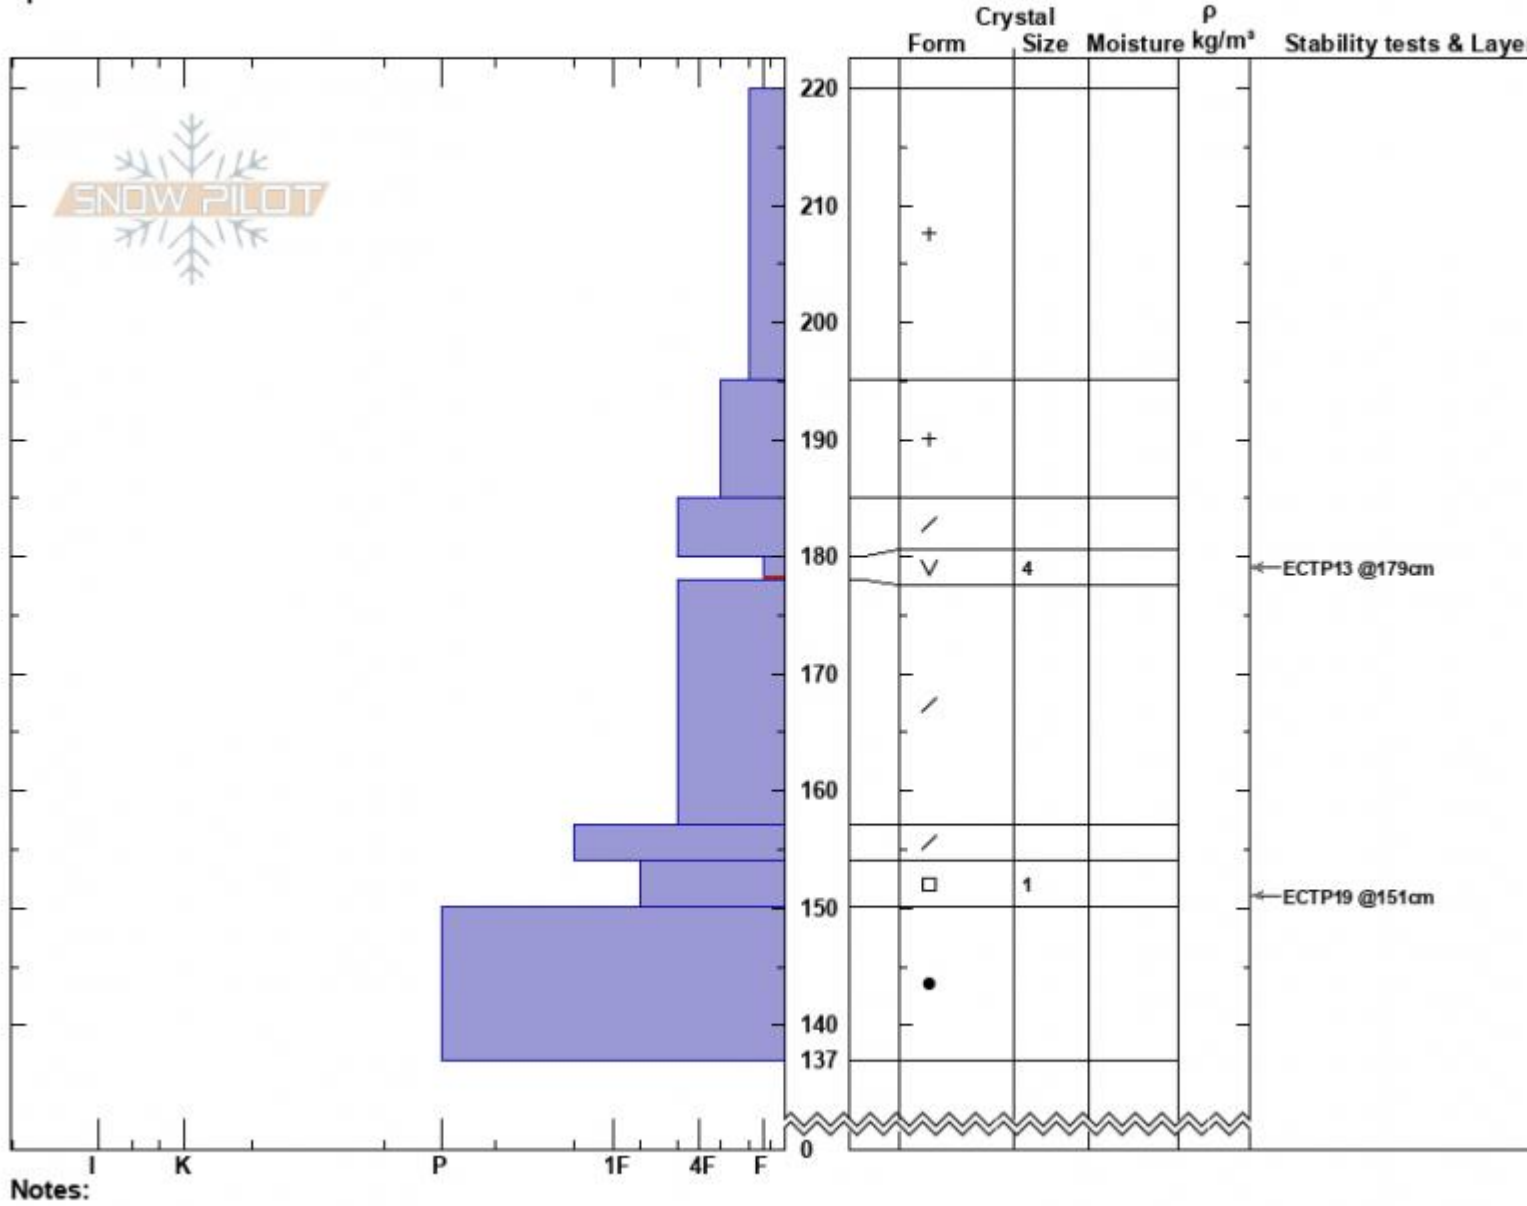

Wolverine Pass
 Cooke City
 MT
 Elevation: 9119 ft
 Aspect: 324°
 Specifics:

Alex Haddad
 01/29/2023 - 2:28pm
 Co-ord: 45.05947N, -110.01402W
 Slope Angle: 12°
 Wind Loading: no

Stability: Poor
 Air Temperature:
 Sky Cover: CLR
 Precipitation: NO
 Wind: Calm

HS:220 Layer Notes:
 PF:45 180-178cm:Problematic layer

Advisory Region
 Cooke City
 Longitude
 -110.01W
 Latitude
 45.05N
 Cooke City, 2023-01-29