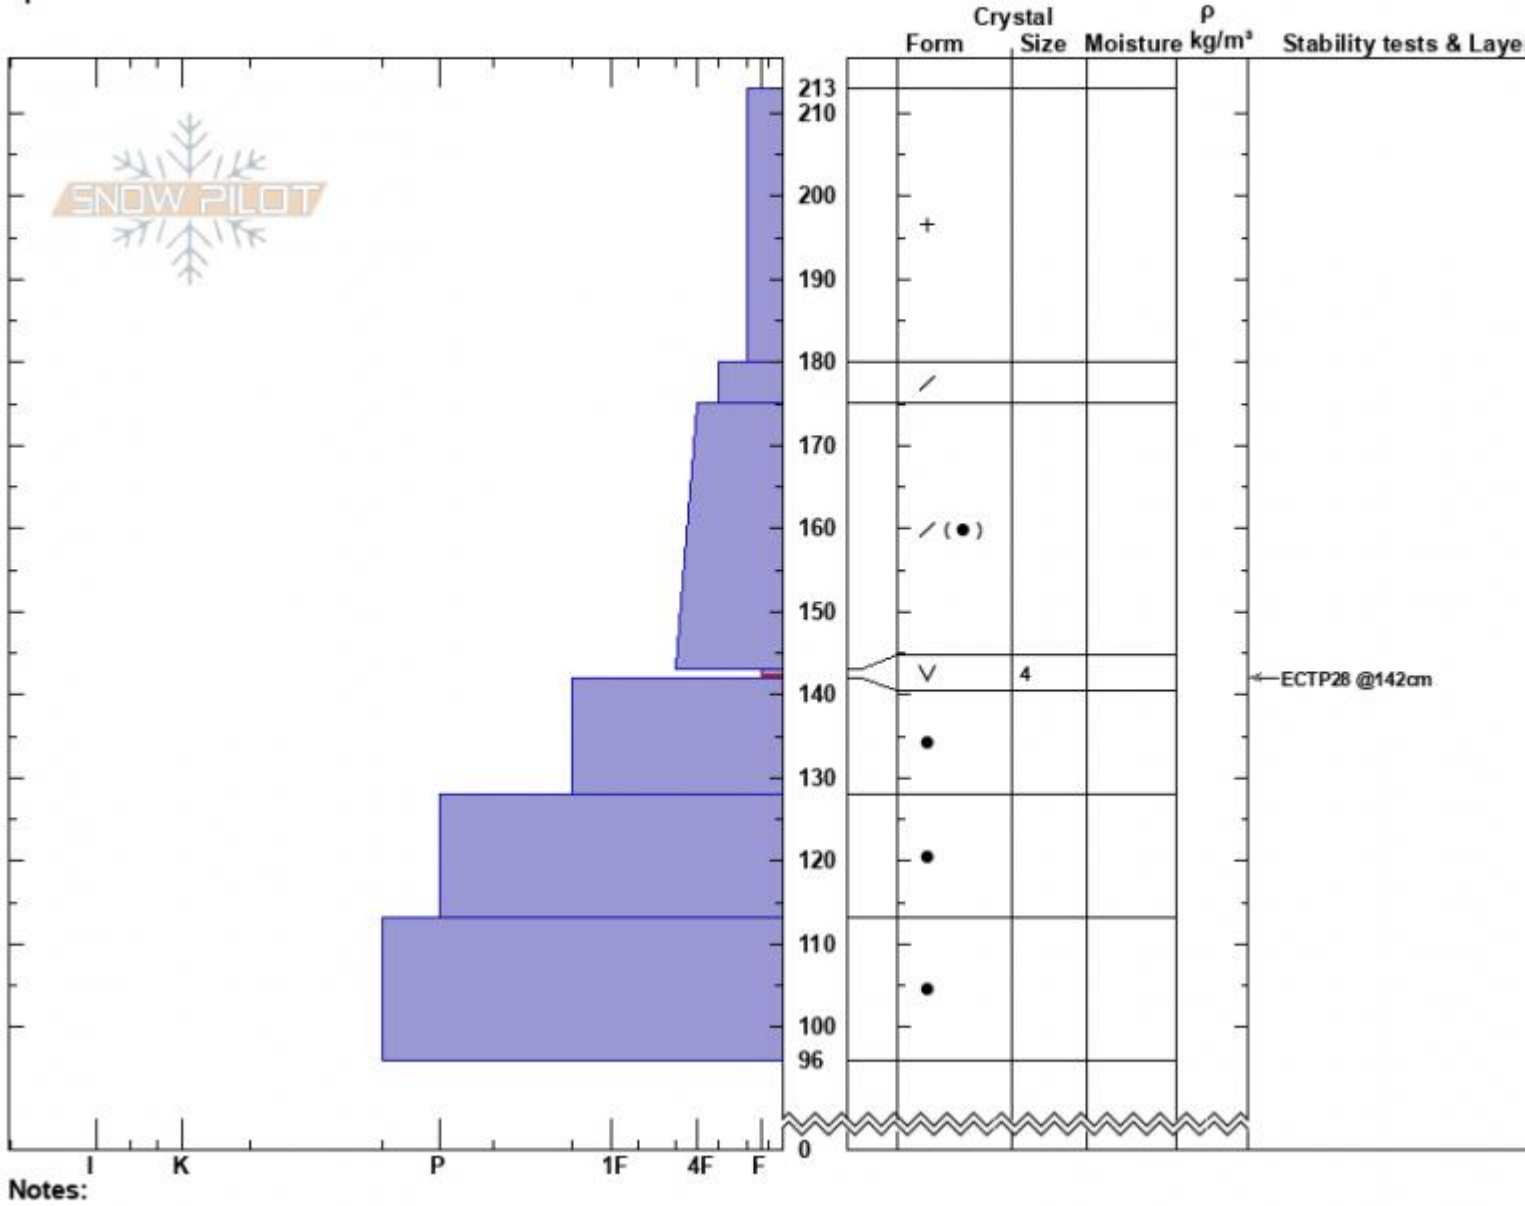

Almost Died  
 Cooke City  
 MT  
 Elevation: 9497 ft  
 Aspect: 57°  
 Specifics:

Alex Haddad  
 01/30/2023 - 9:32am  
 Co-ord: 45.05048N, -109.93185W  
 Slope Angle: 26°  
 Wind Loading: no

Stability: Poor  
 Air Temperature:  
 Sky Cover: CLR  
 Precipitation: NO  
 Wind: Calm

HS:213 Layer Notes:  
 PF:45 143-142cm:Problematic layer

Advisory Region  
 Cooke City  
 Longitude  
 -109.95W  
 Latitude  
 45.06N  
 Cooke City, 2023-01-30