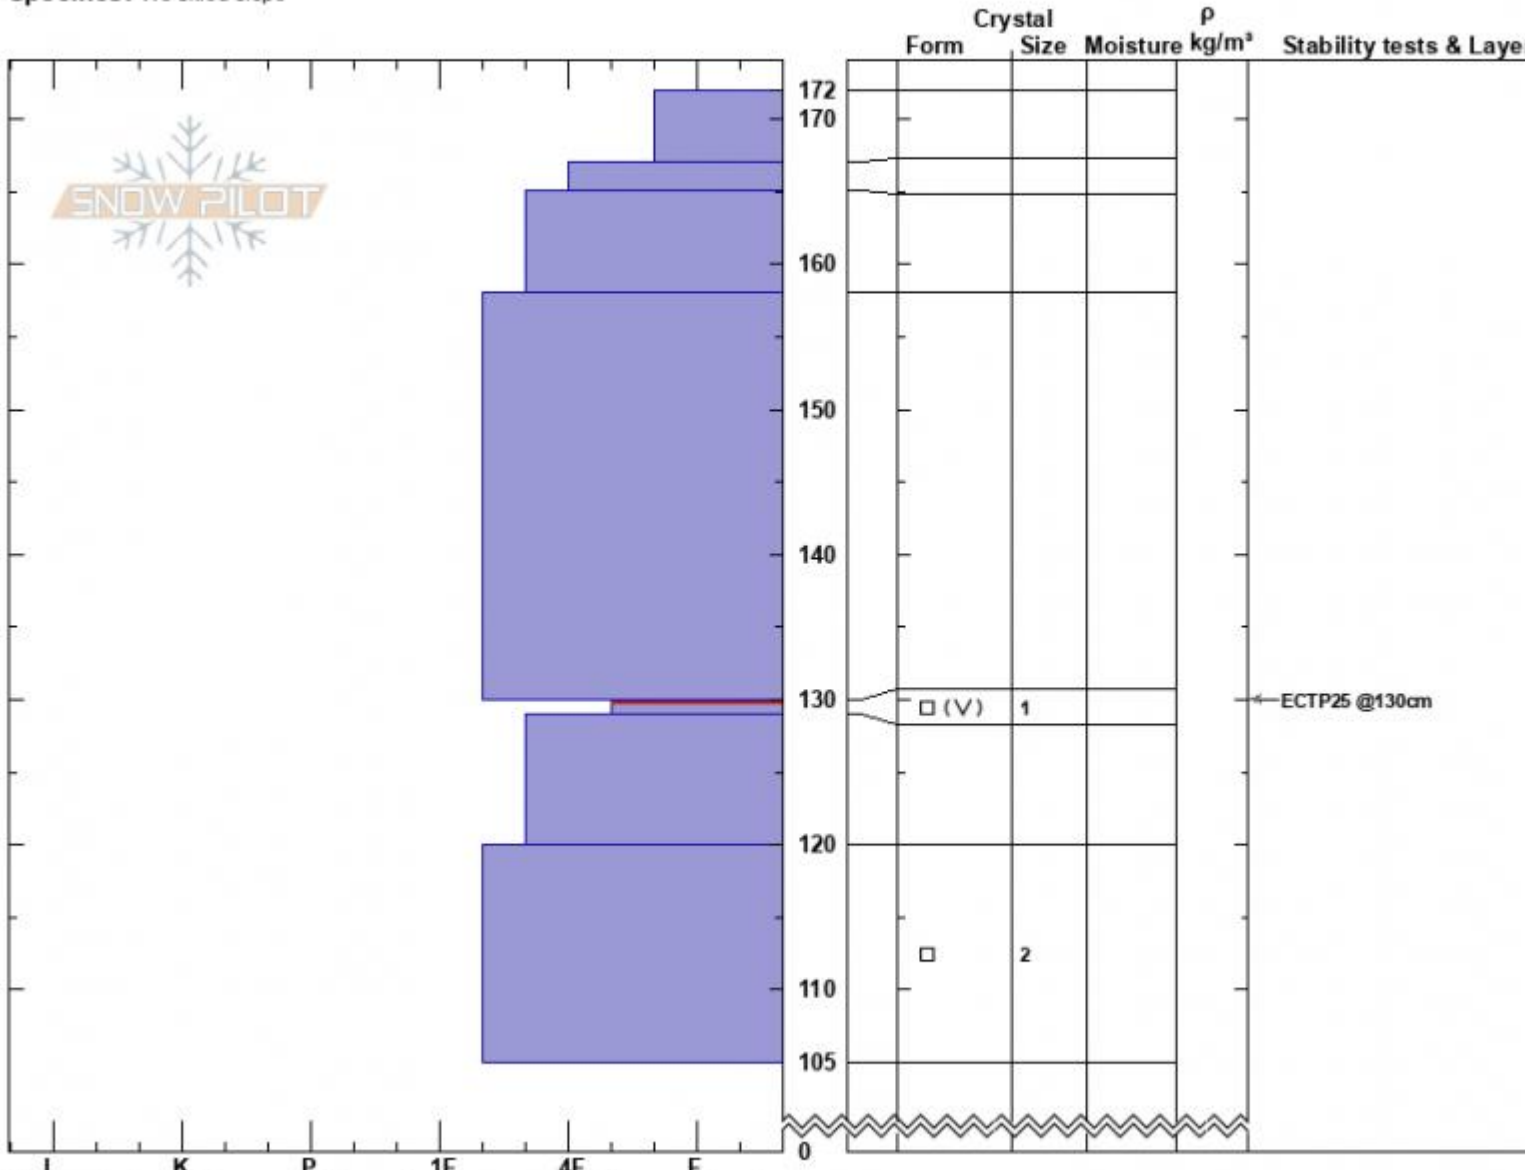

SW Mt. Wolverine
 Beartooths
 MT
 Elevation: 9816 ft
 Aspect: 228°
 Specifics: We skied slope

Beau Fredlund
 02/05/2023 - 1:00pm
 Co-ord: 45.05101N, -110.01737E
 Slope Angle: 29°
 Wind Loading:

Stability:
 Air Temperature:
 Sky Cover: OVC
 Precipitation: S-1
 Wind: SW Moderate

HS:172 Layer Notes:
 130-129cm: Problematic layer

Notes: Upslope winds were slightly eroding snow on slope. Storm was brewing.

Advisory Region
 Cooke City
 Longitude
 -110.93W
 Latitude
 45.83N
 Cooke City, 2023-02-08