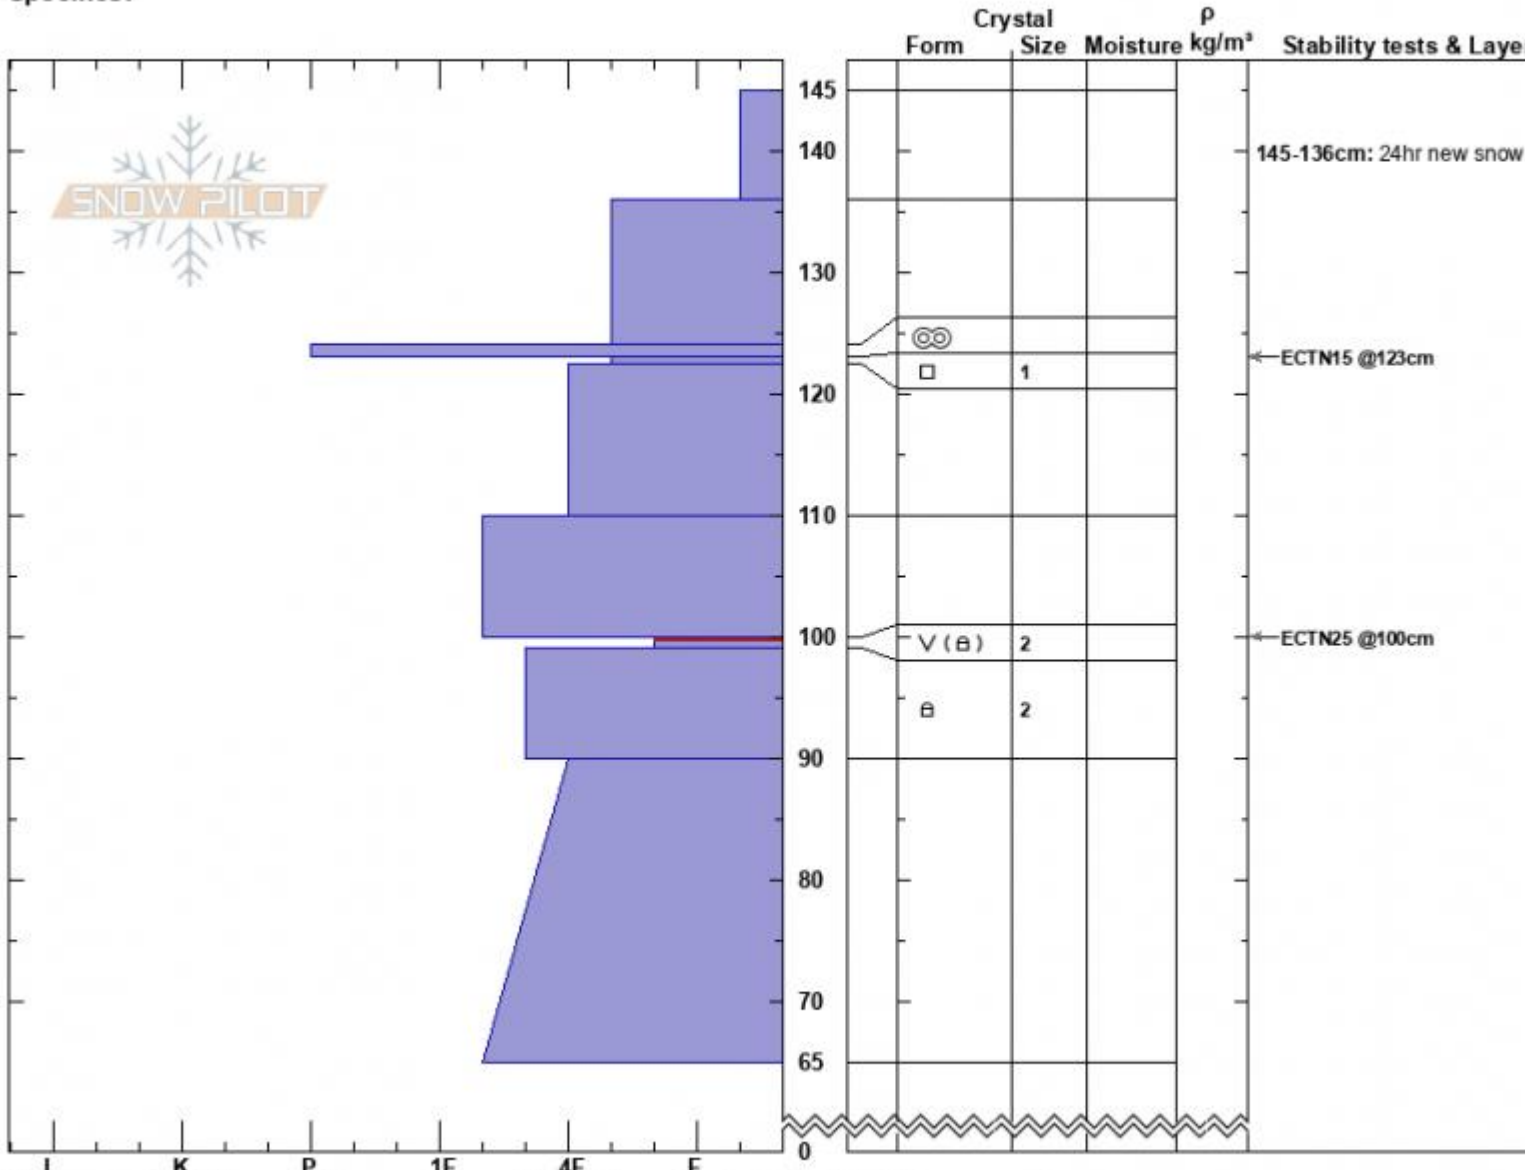

North of Cooke City 2
 Beartooths
 MT
 Elevation: 9140 ft
 Aspect: 126°
 Specifics:

Beau Fredlund
 02/08/2023 - 11:00am
 Co-ord: 45.01937N, -110.00868E
 Slope Angle: 28°
 Wind Loading:

Stability:
 Air Temperature:
 Sky Cover: OVC
 Precipitation: S2
 Wind: W Light Breeze

HS:145
 Layer Notes:
 145-136cm: 24hr new snow
 100-99cm: Problematic layer

Notes: The LOC/ SH layer at 100cms made an audible 'swish' sound during the ECTN, which was concerning.

Advisory Region
 Cooke City
 Longitude
 -109.94W
 Latitude
 45.02N
 Cooke City, 2023-02-08