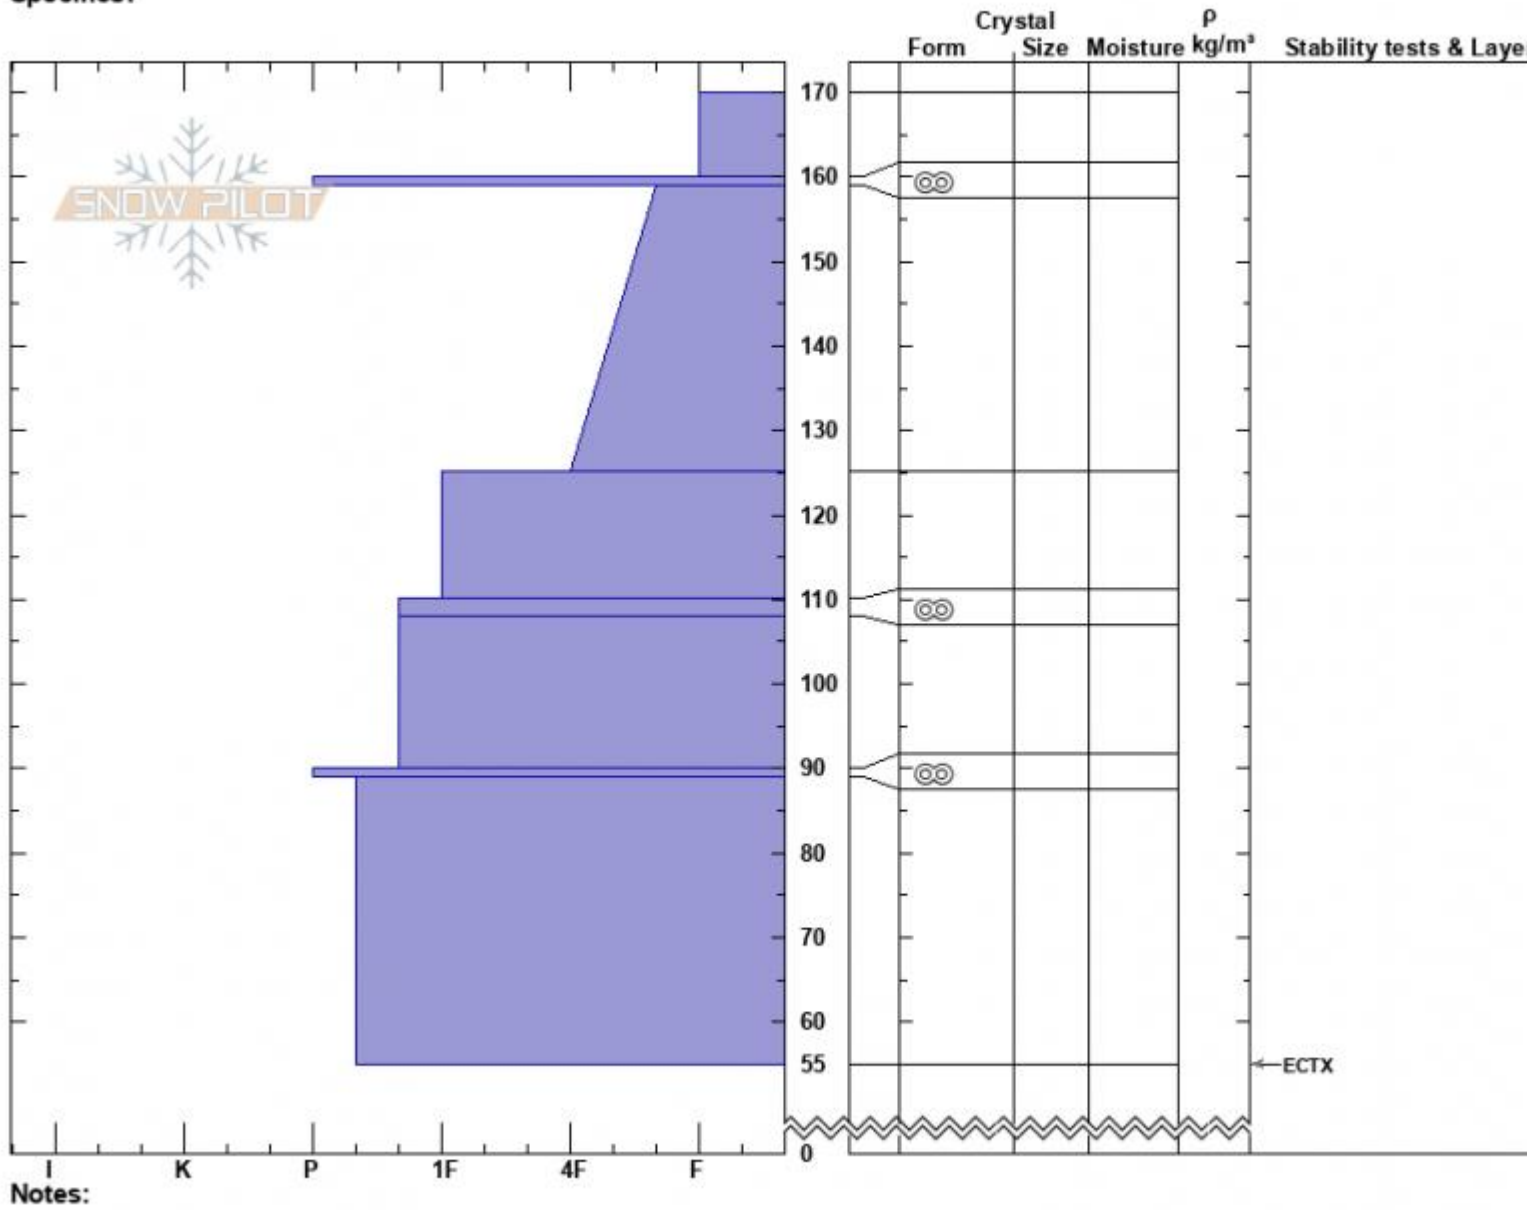

Across from Arange
Centennial Range
ID
Elevation: 8794 ft
Aspect: 180°
Specifics:

Dave Zinn
02/06/2023 - 12:00pm
Co-ord: 44.53048N, -111.45995W
Slope Angle: 25°
Wind Loading:

Stability: Good
Air Temperature:
Sky Cover: BKN
Precipitation: NO
Wind:

HS:170 **Layer Notes:**

Advisory Region
Island Park
Longitude
-111.63W
Latitude
44.52N
Island Park, 2023-02-09