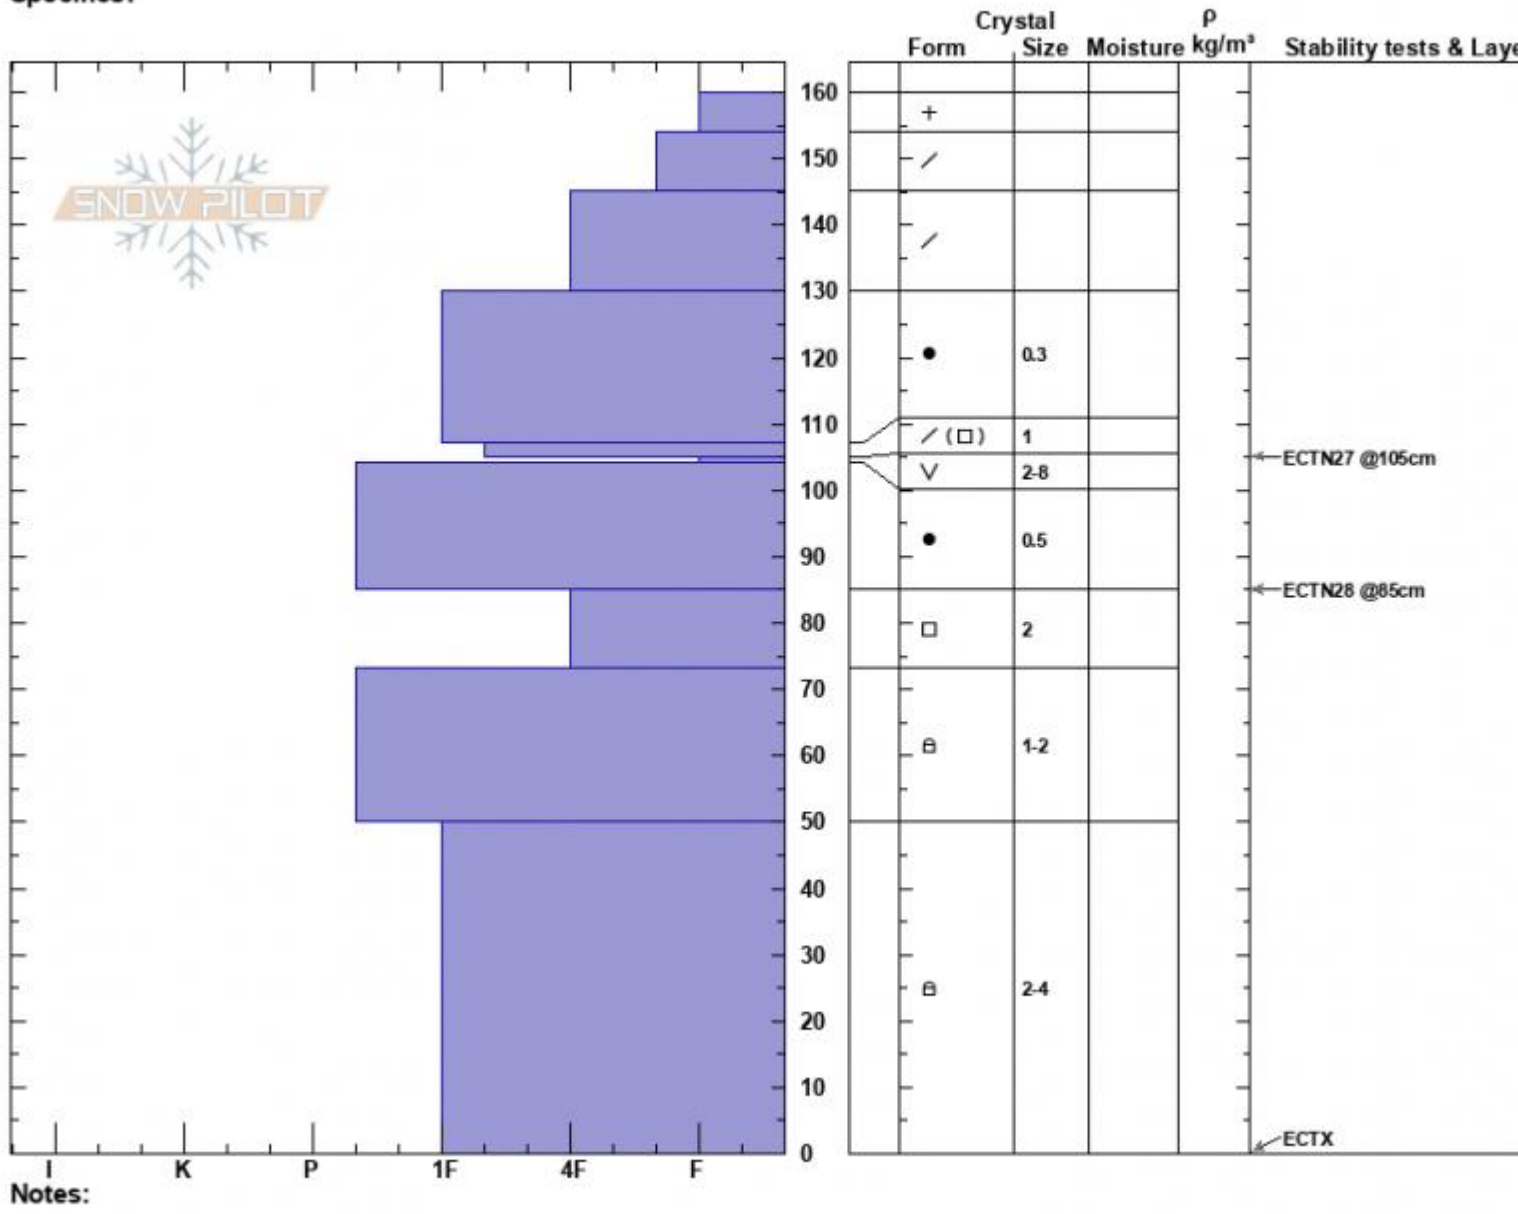

BeehiveBasin-Tyler's
 Madison Range-N
 MT
 Elevation: 9069 ft
 Aspect: 270°
 Specifics:

Alex Marienthal
 02/04/2023 - 11:25am
 Co-ord: 45.32350N, -111.38234W
 Slope Angle: 27°
 Wind Loading: previous

Stability: Fair
 Air Temperature: -5°C
 Sky Cover: BKN
 Precipitation: NO
 Wind: W Moderate

HS:160
 Layer Notes:
 105-104cm:Problematic layer

Advisory Region
 Northern Madison
 Longitude
 -111.39W
 Latitude
 45.34N
 Northern Madison, 2023-02-04