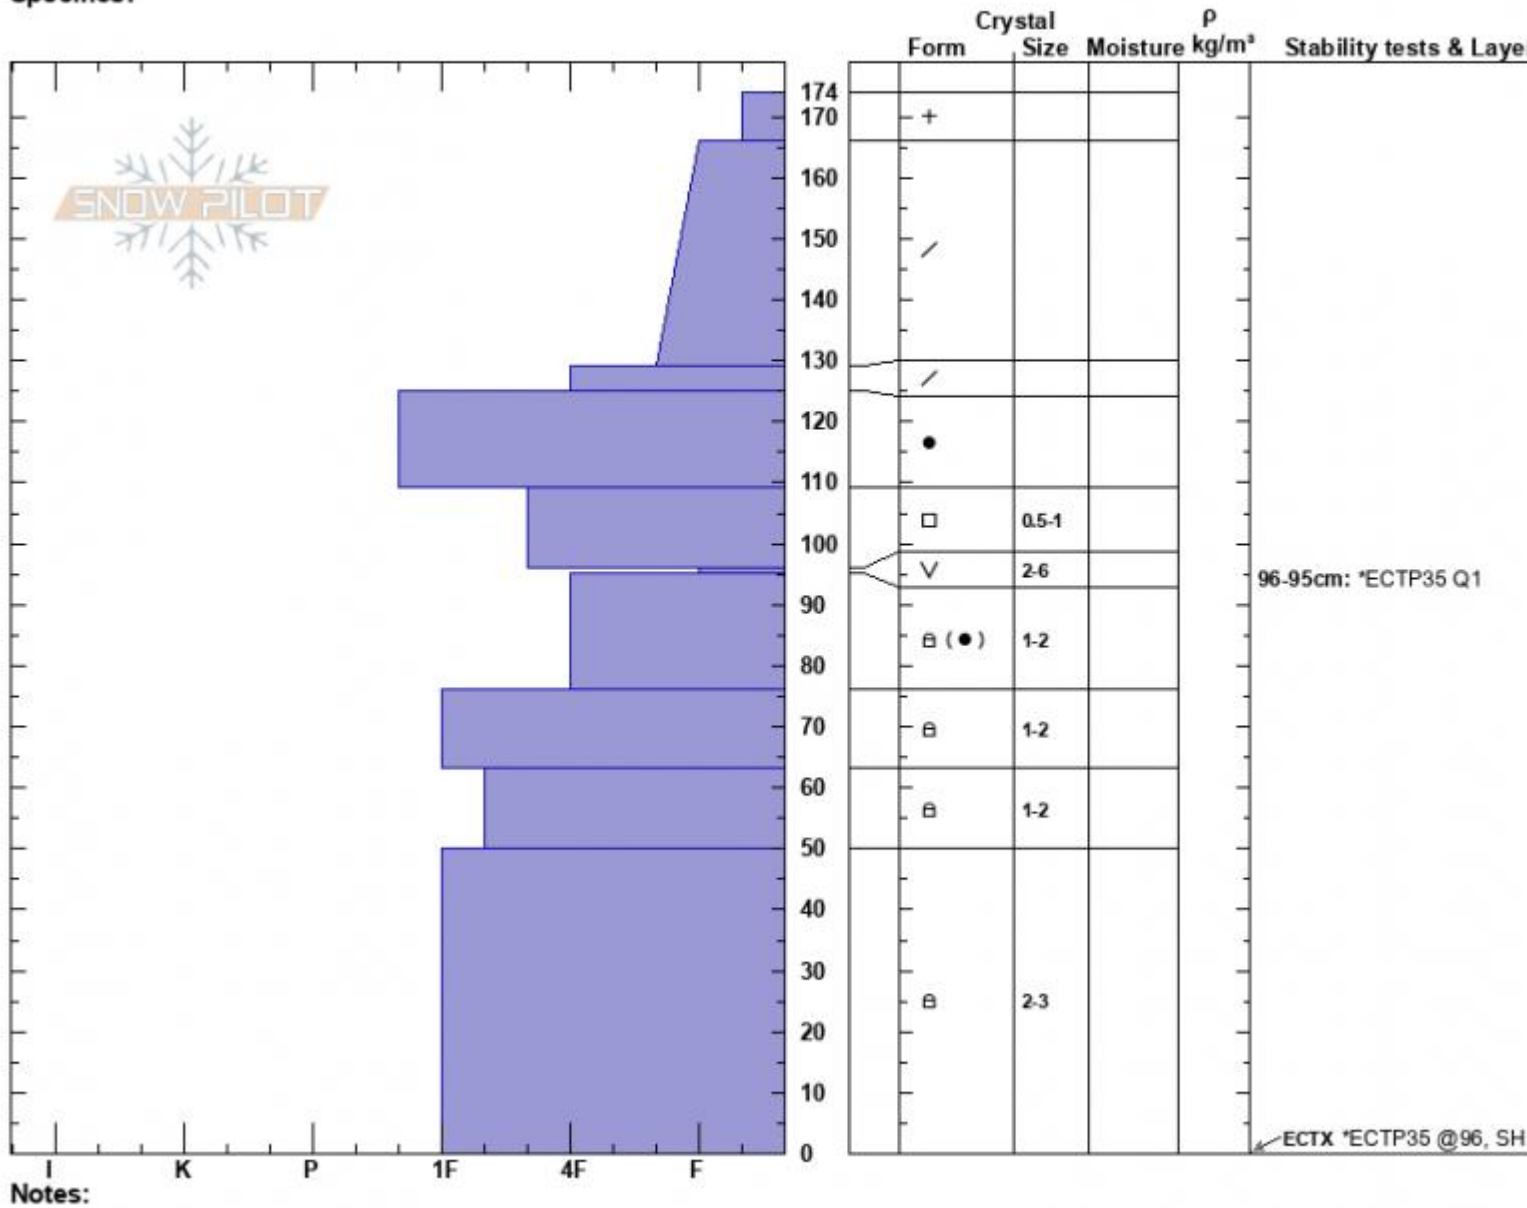

Middle/BearBasn  
 Madison Range-N  
 MT  
 Elevation: 9230 ft  
 Aspect: 90°  
 Specifics:

Alex Marienthal  
 02/04/2023 - 12:45pm  
 Co-ord: 45.32635N, -111.38205W  
 Slope Angle: 28°  
 Wind Loading: previous

Stability: Fair  
 Air Temperature:  
 Sky Cover: BKN  
 Precipitation: NO  
 Wind: Calm

HS:174 **Layer Notes:**  
 96-95cm: \*ECTP35 Q1  
 96-95cm: Problematic layer

Advisory Region  
 Northern Madison  
 Longitude  
 -111.39W  
 Latitude  
 45.34N  
 Northern Madison, 2023-02-04