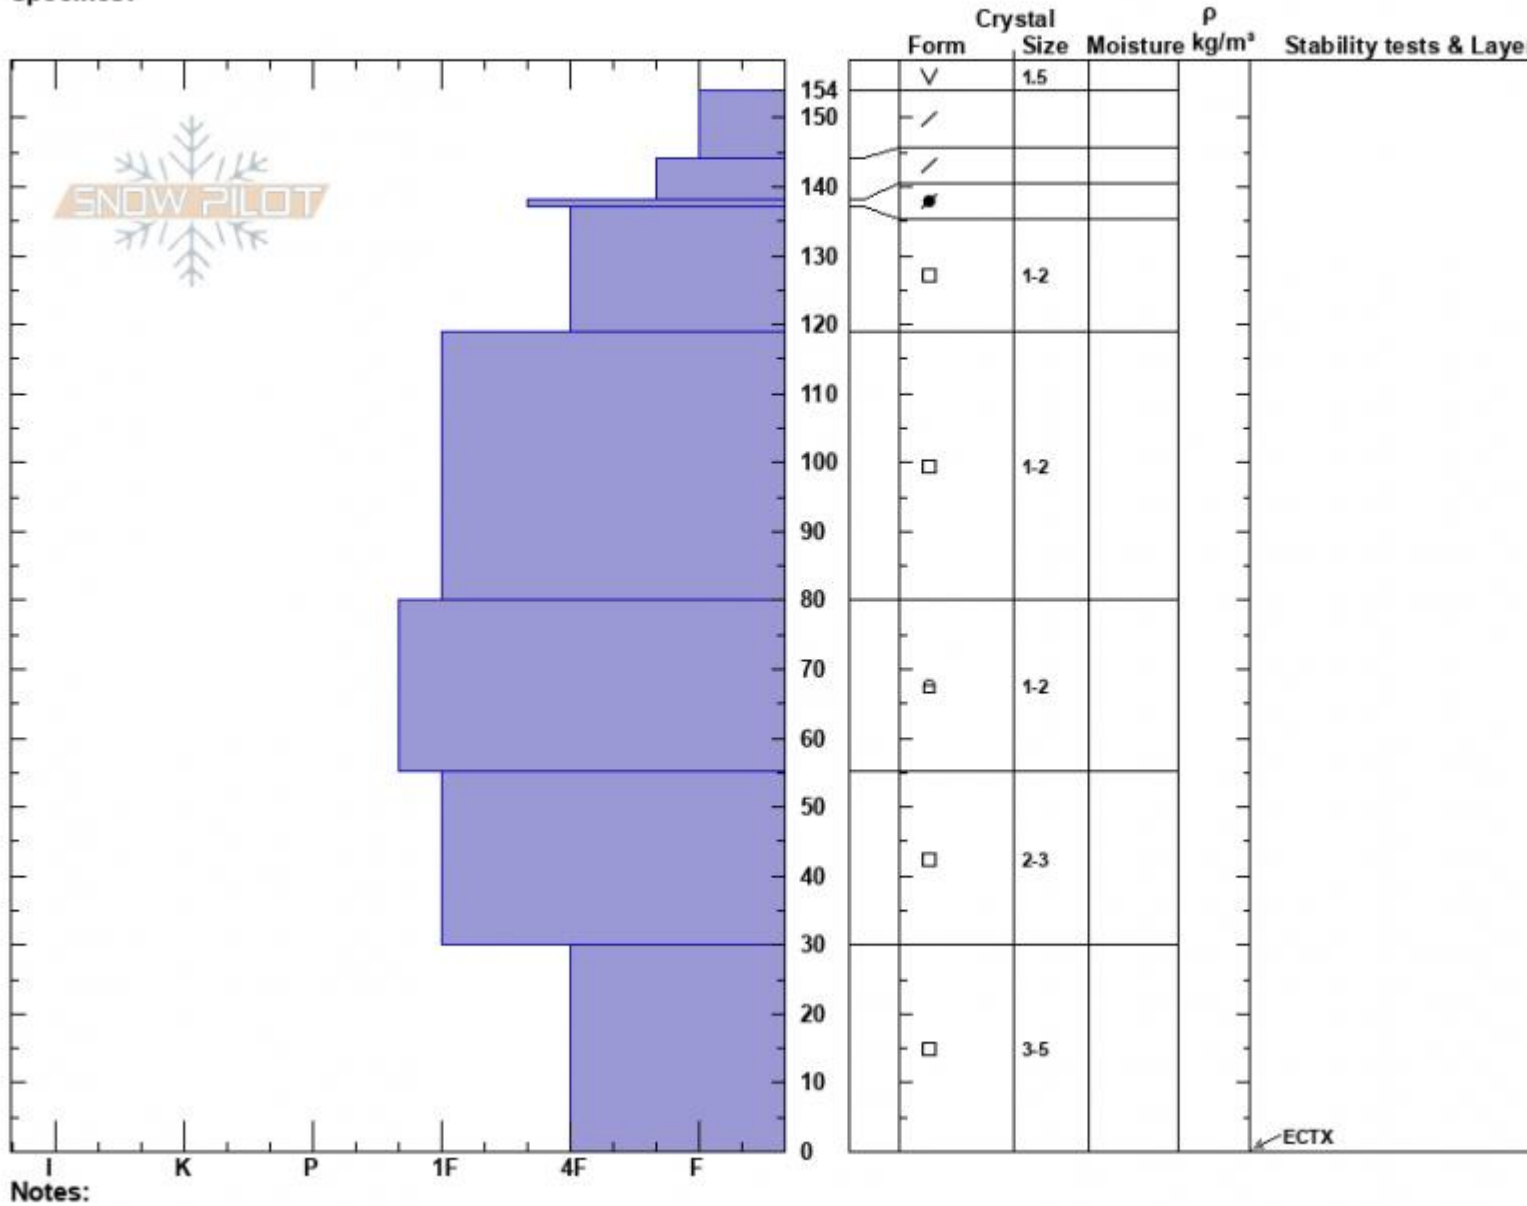

Carrot Basin  
 Madison Range-N  
 MT  
 Elevation: 9140 ft  
 Aspect: 35°  
 Specifics:

Alex Marienthal  
 02/10/2023 - 12:40pm  
 Co-ord: 44.96121N, -111.33147W  
 Slope Angle: 32°  
 Wind Loading: previous

Stability: Good  
 Air Temperature:  
 Sky Cover: CLR  
 Precipitation: NO  
 Wind: SW Moderate

HS:154 Layer Notes:

Advisory Region  
 Southern Madison  
 Longitude  
 -111.27W  
 Latitude  
 45.06N  
 Southern Madison, 2023-02-10