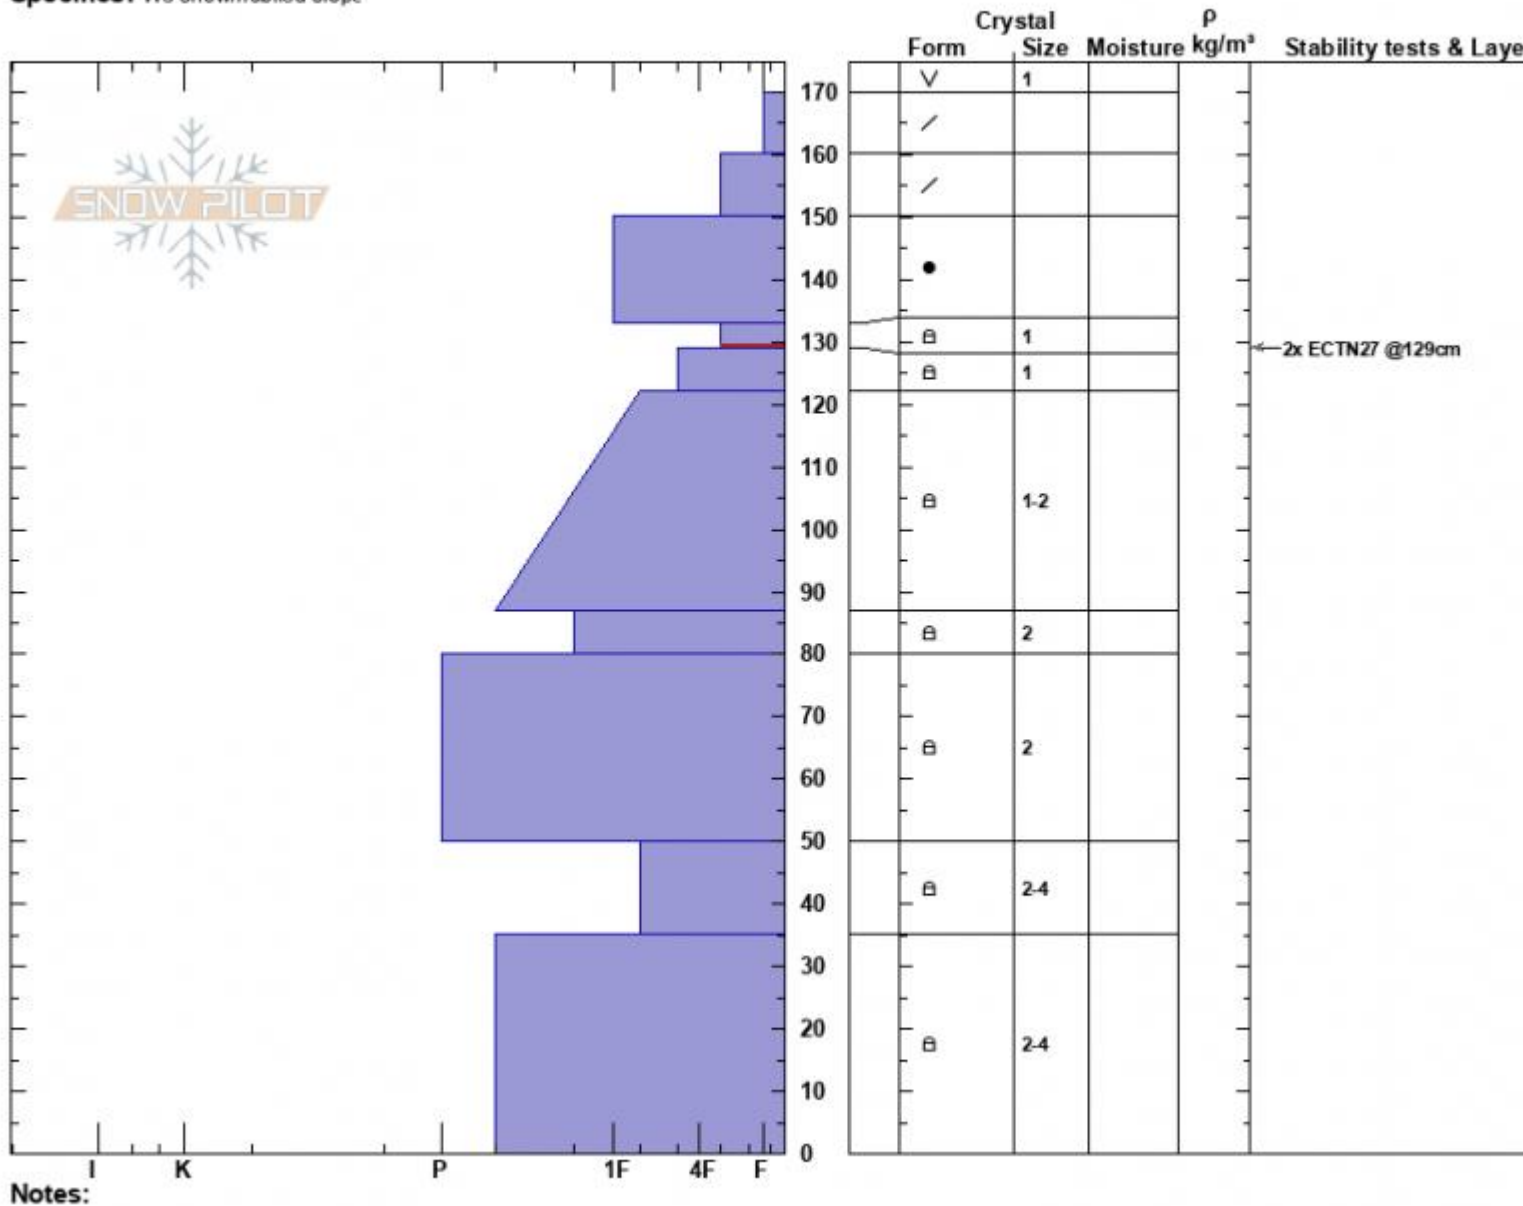

Targhee Creek  
 Lionhead Range  
 MT  
 Elevation: 9052 ft  
 Aspect: 339°  
 Specifics: We snowmobiled slope

Alex Haddad  
 02/11/2023 - 12:00pm  
 Co-ord: 44.73502N, -111.37336W  
 Slope Angle: 22°  
 Wind Loading: no

Stability: Good  
 Air Temperature:  
 Sky Cover: FEW  
 Precipitation: NO  
 Wind: Calm

HS:170 Layer Notes:  
 PF:20 133-129cm:Problematic layer

Advisory Region  
 Lionhead Range  
 Longitude  
 -111.32W  
 Latitude  
 44.73N  
 Lionhead Range, 2023-02-11