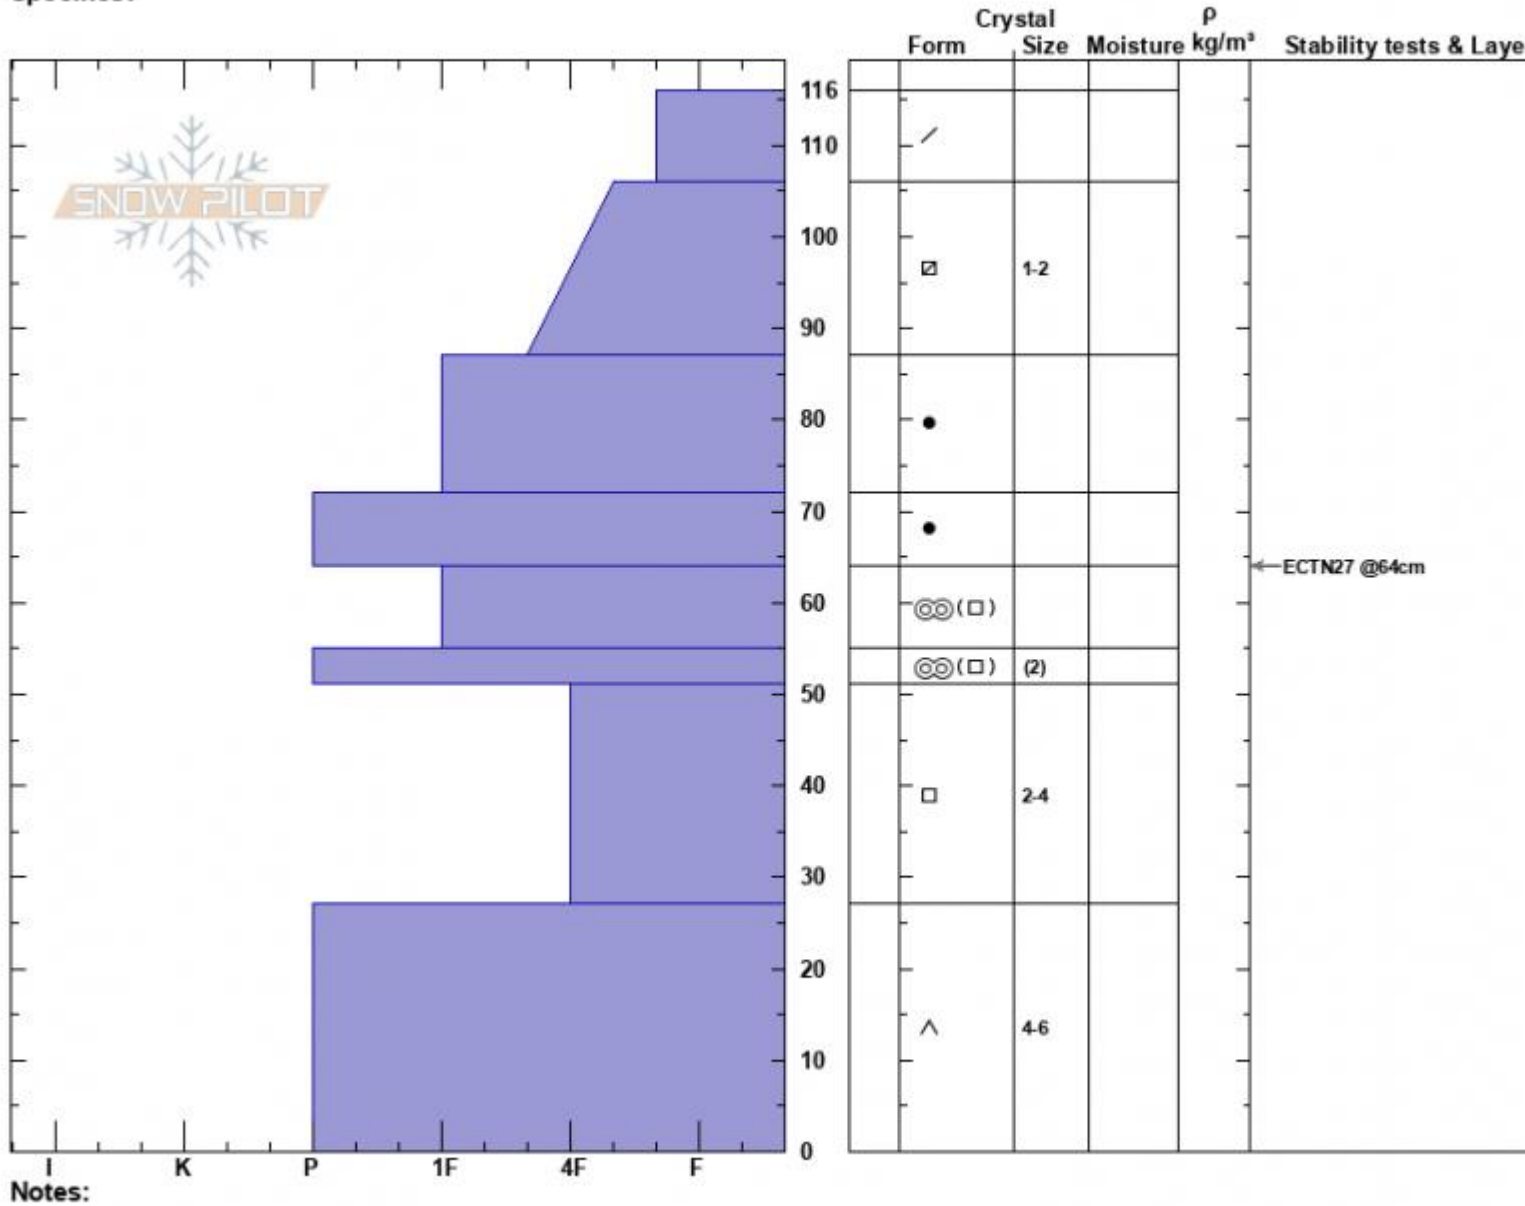

BeehiveBasin/Tyler's  
 Madison Range-N  
 MT  
 Elevation: 9205 ft  
 Aspect: 250°  
 Specifics:

Alex Marienthal  
 02/13/2023 - 11:08am  
 Co-ord: 45.32343N, -111.38210W  
 Slope Angle: 32°  
 Wind Loading: no

Stability: Good  
 Air Temperature: -2.5°C  
 Sky Cover: OVC  
 Precipitation: NO  
 Wind: W Light Breeze

HS:116  
 PF:40  
 PS: 15  
 Layer Notes:  
 51-27cm: Problematic layer

Advisory Region  
 Northern Madison  
 Longitude  
 -111.39W  
 Latitude  
 45.34N  
 Northern Madison, 2023-02-13