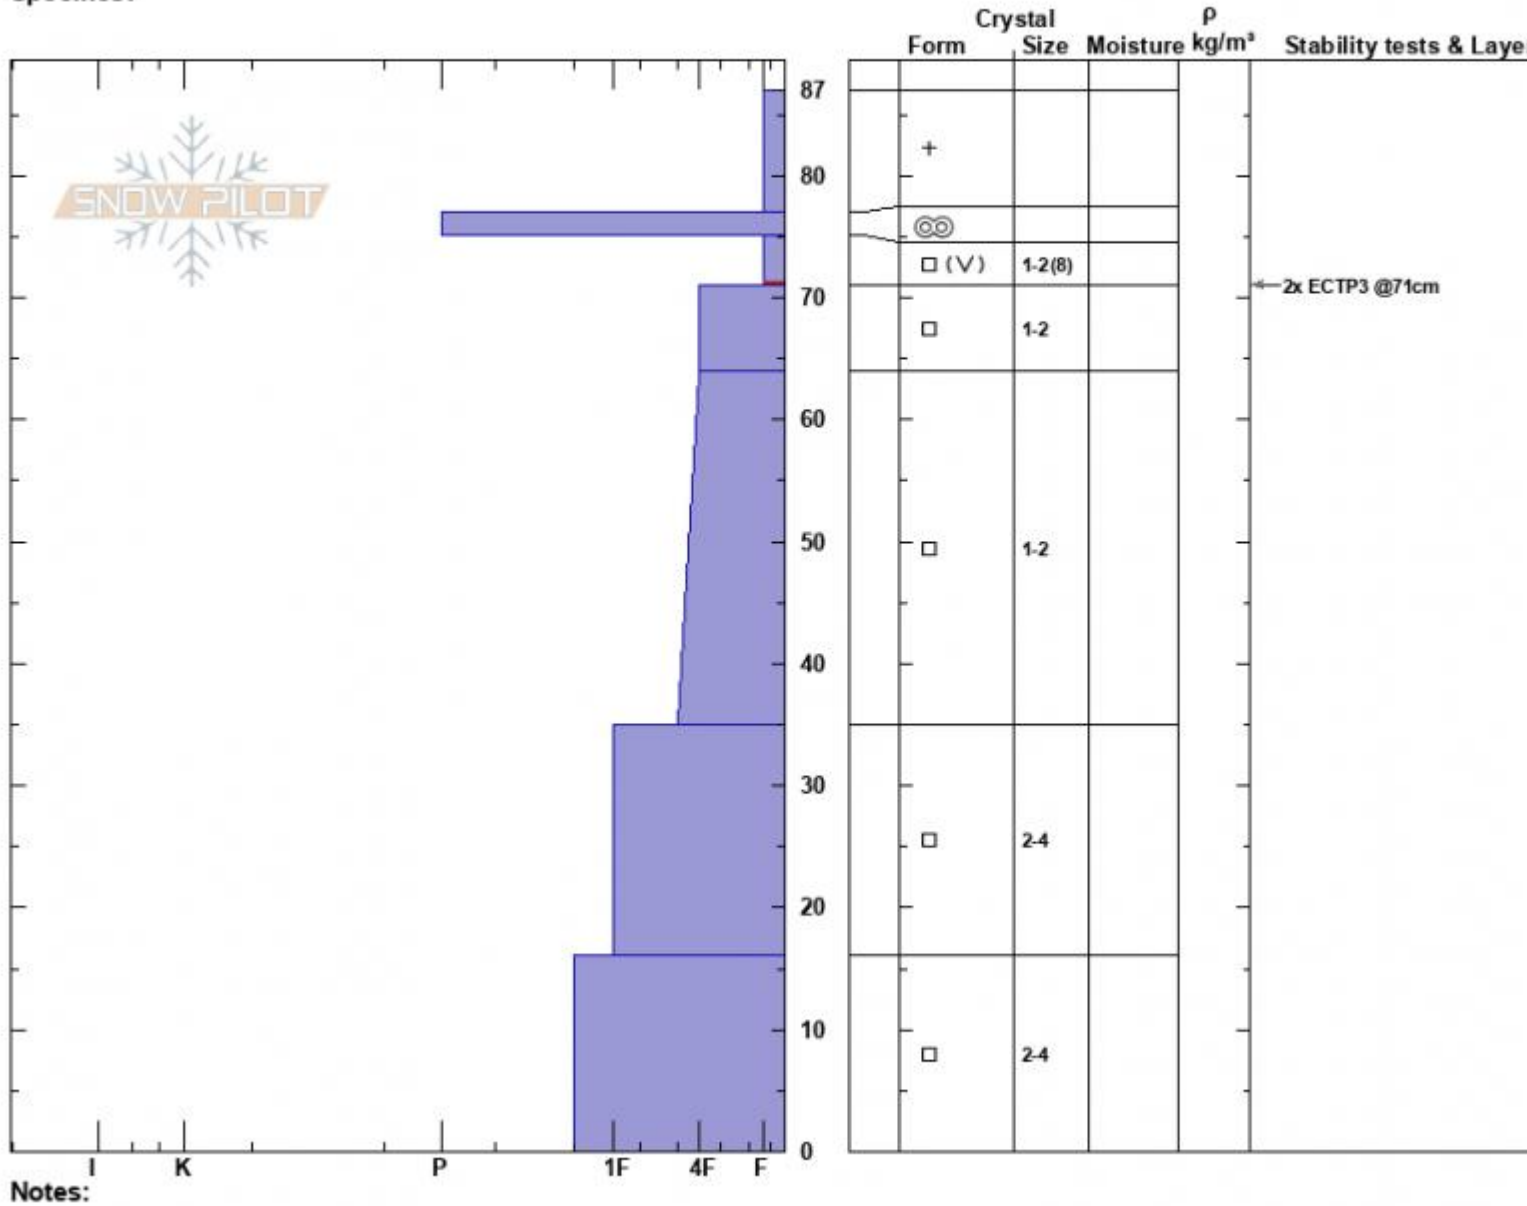

S Bacon Rind Meadow  
 Madison Range-S  
 MT  
 Elevation: 7550 ft  
 Aspect: 126°  
 Specifics:

Alex Haddad  
 02/16/2023 - 10:48am  
 Co-ord: 44.96854N, -111.08536W  
 Slope Angle: 34°  
 Wind Loading: no

Stability: Fair  
 Air Temperature:  
 Sky Cover: CLR  
 Precipitation: NO  
 Wind: Calm

HS:87  
 PF:70  
 PS:40  
 Layer Notes:  
 75-71cm:Problematic layer

Advisory Region  
 Southern Madison  
 Longitude  
 -111.10W  
 Latitude  
 44.96N  
 Southern Madison, 2023-02-16