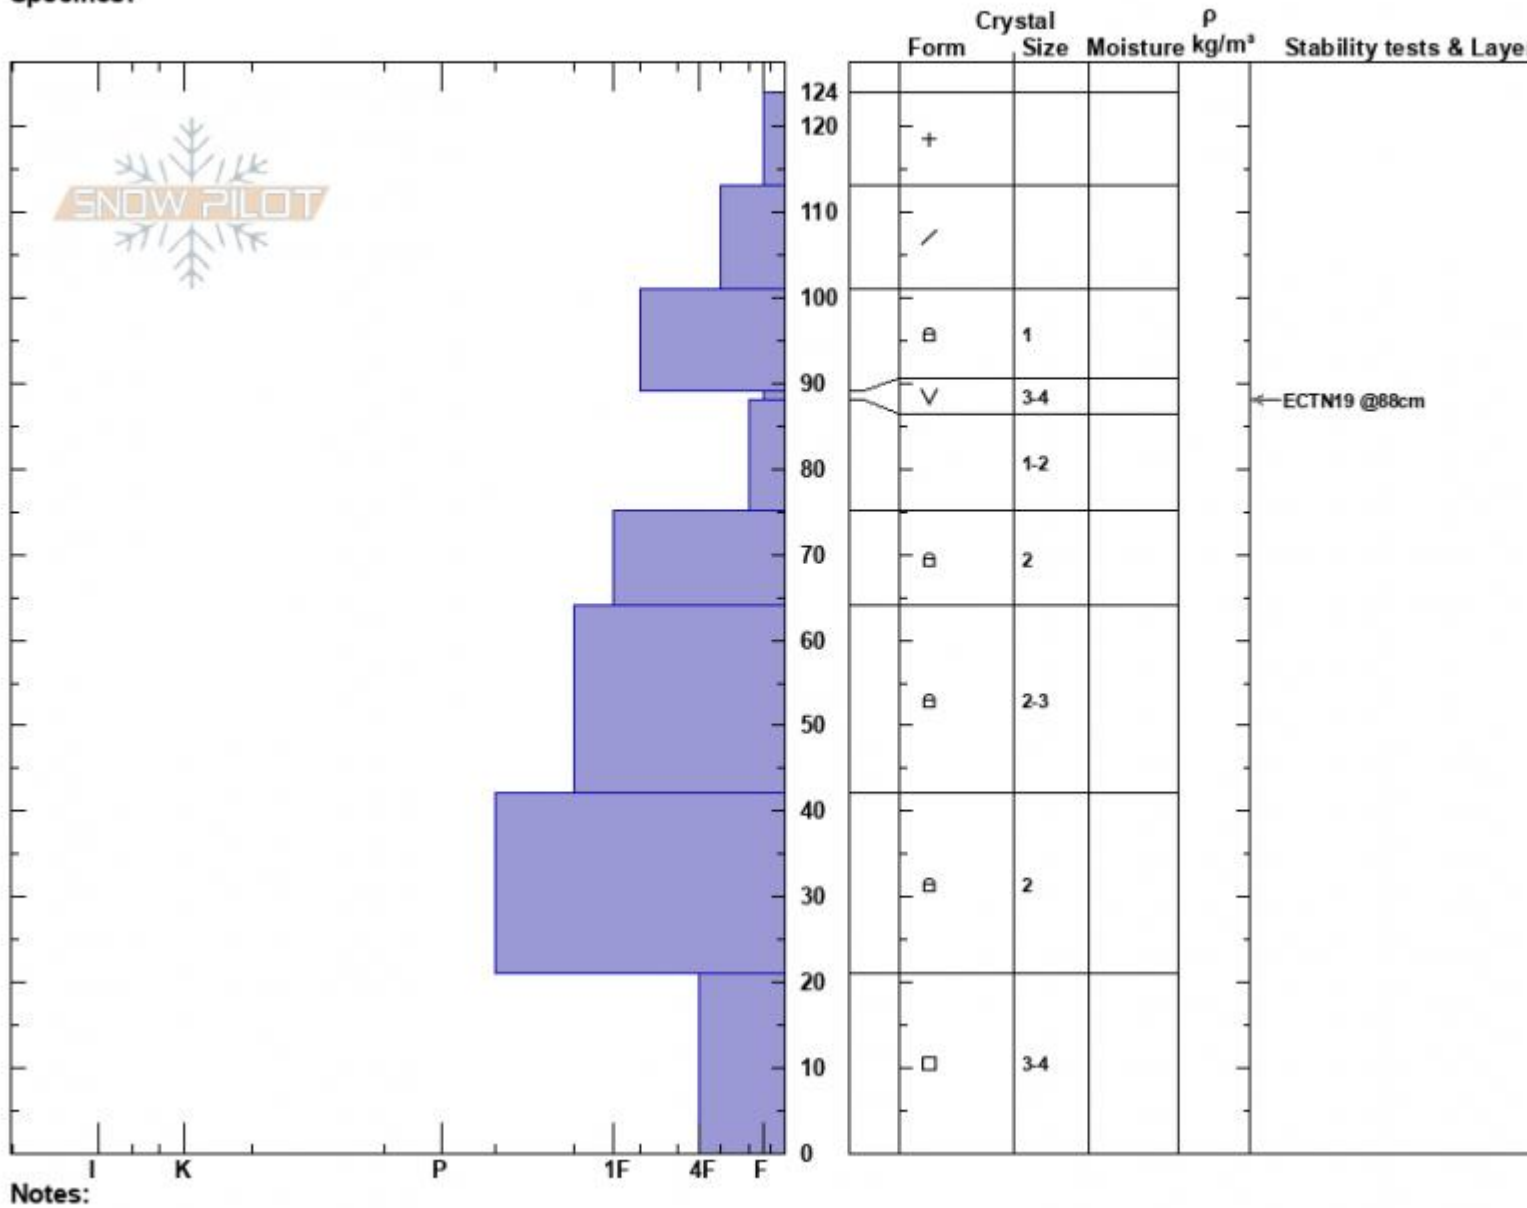

Bacon Rind Meadow
 Madison Range-S
 MT
 Elevation: 8840 ft
 Aspect: 81°
 Specifics:

Alex Haddad
 02/16/2023 - 12:16pm
 Co-ord: 44.96993N, -111.09609W
 Slope Angle: 11°
 Wind Loading: previous

Stability: Fair
 Air Temperature:
 Sky Cover: CLR
 Precipitation: NO
 Wind: E Light Breeze

HS:124
 PF:25
 PS:15
 Layer Notes:
 89-88cm:Problematic layer

Notes:
 Advisory Region
 Southern Madison
 Longitude
 -111.10W
 Latitude
 44.96N
 Southern Madison, 2023-02-16