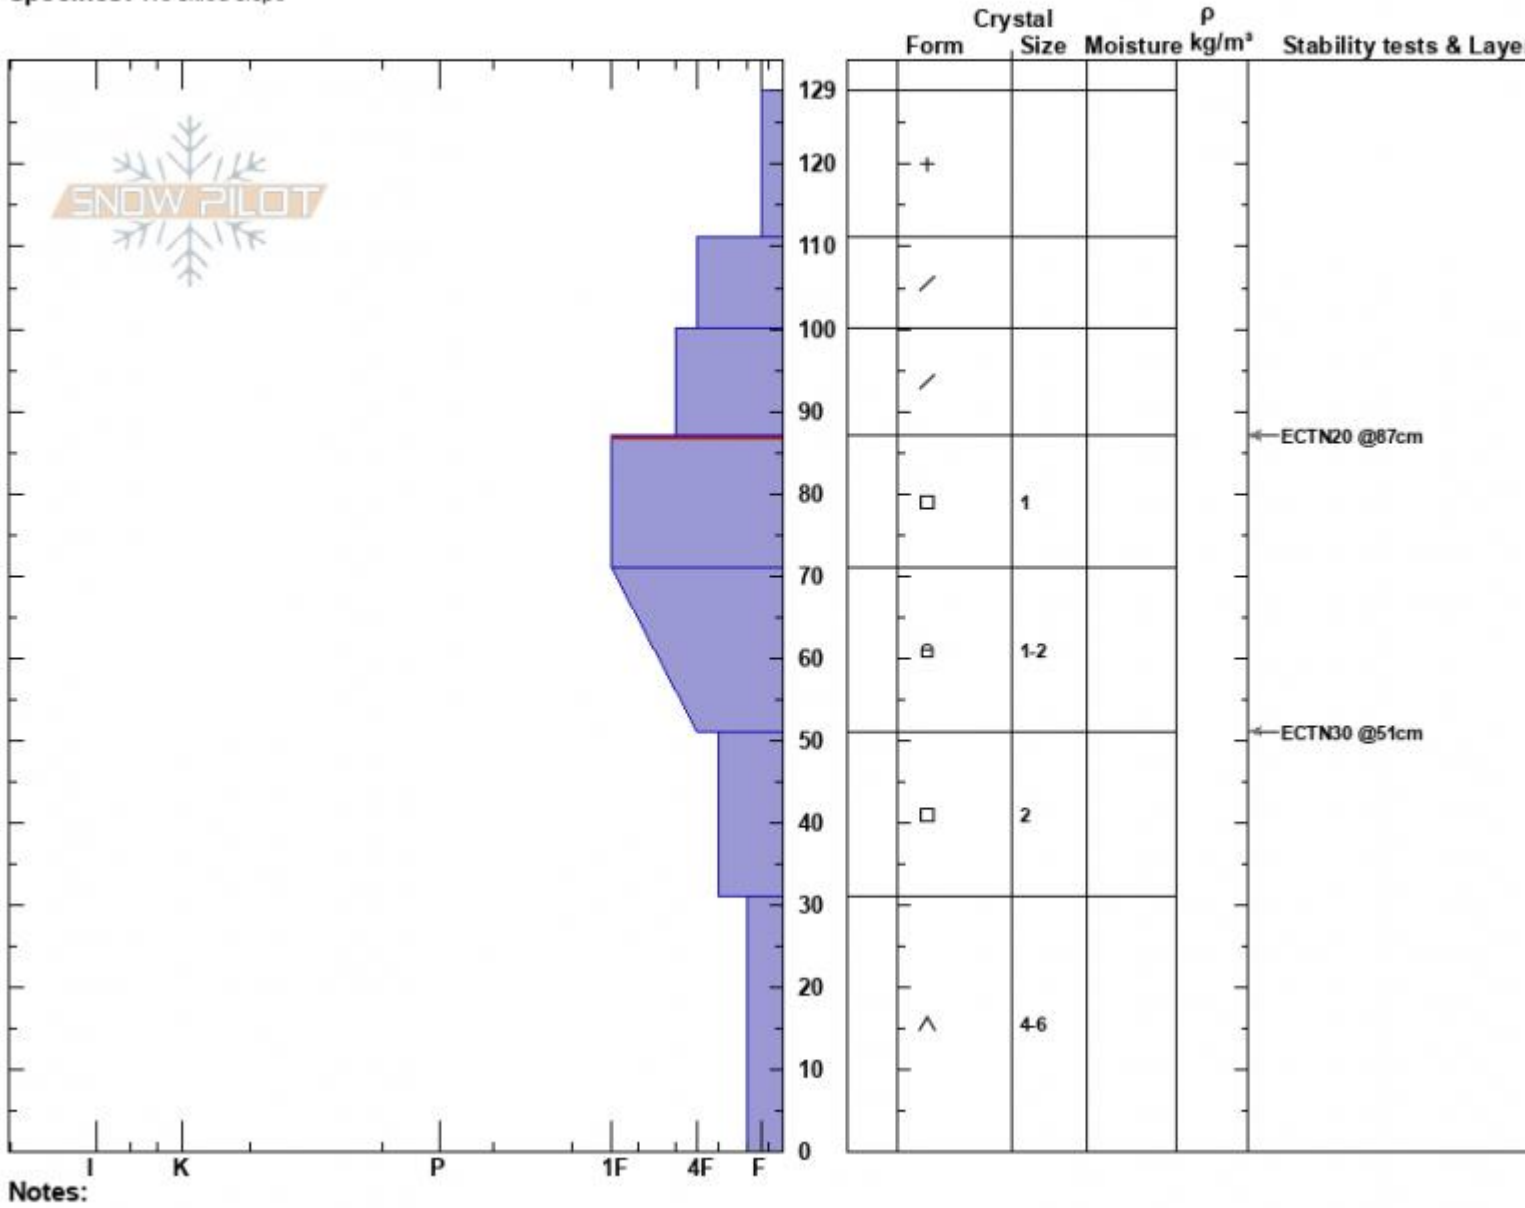

Skillet  
 Madison Range-S  
 MT  
 Elevation: 8900 ft  
 Aspect: 111°  
 Specifics: We skied slope

Alex Haddad  
 02/16/2023 - 1:03pm  
 Co-ord: 44.97238N, -111.09730W  
 Slope Angle: 36°  
 Wind Loading: no

Stability: Fair  
 Air Temperature:  
 Sky Cover: CLR  
 Precipitation: NO  
 Wind: E Light Breeze

HS:129  
 PF:35 87-71cm:Problematic layer  
 PS: 15

Advisory Region  
 Southern Madison  
 Longitude  
 -111.10W  
 Latitude  
 44.96N  
 Southern Madison, 2023-02-16