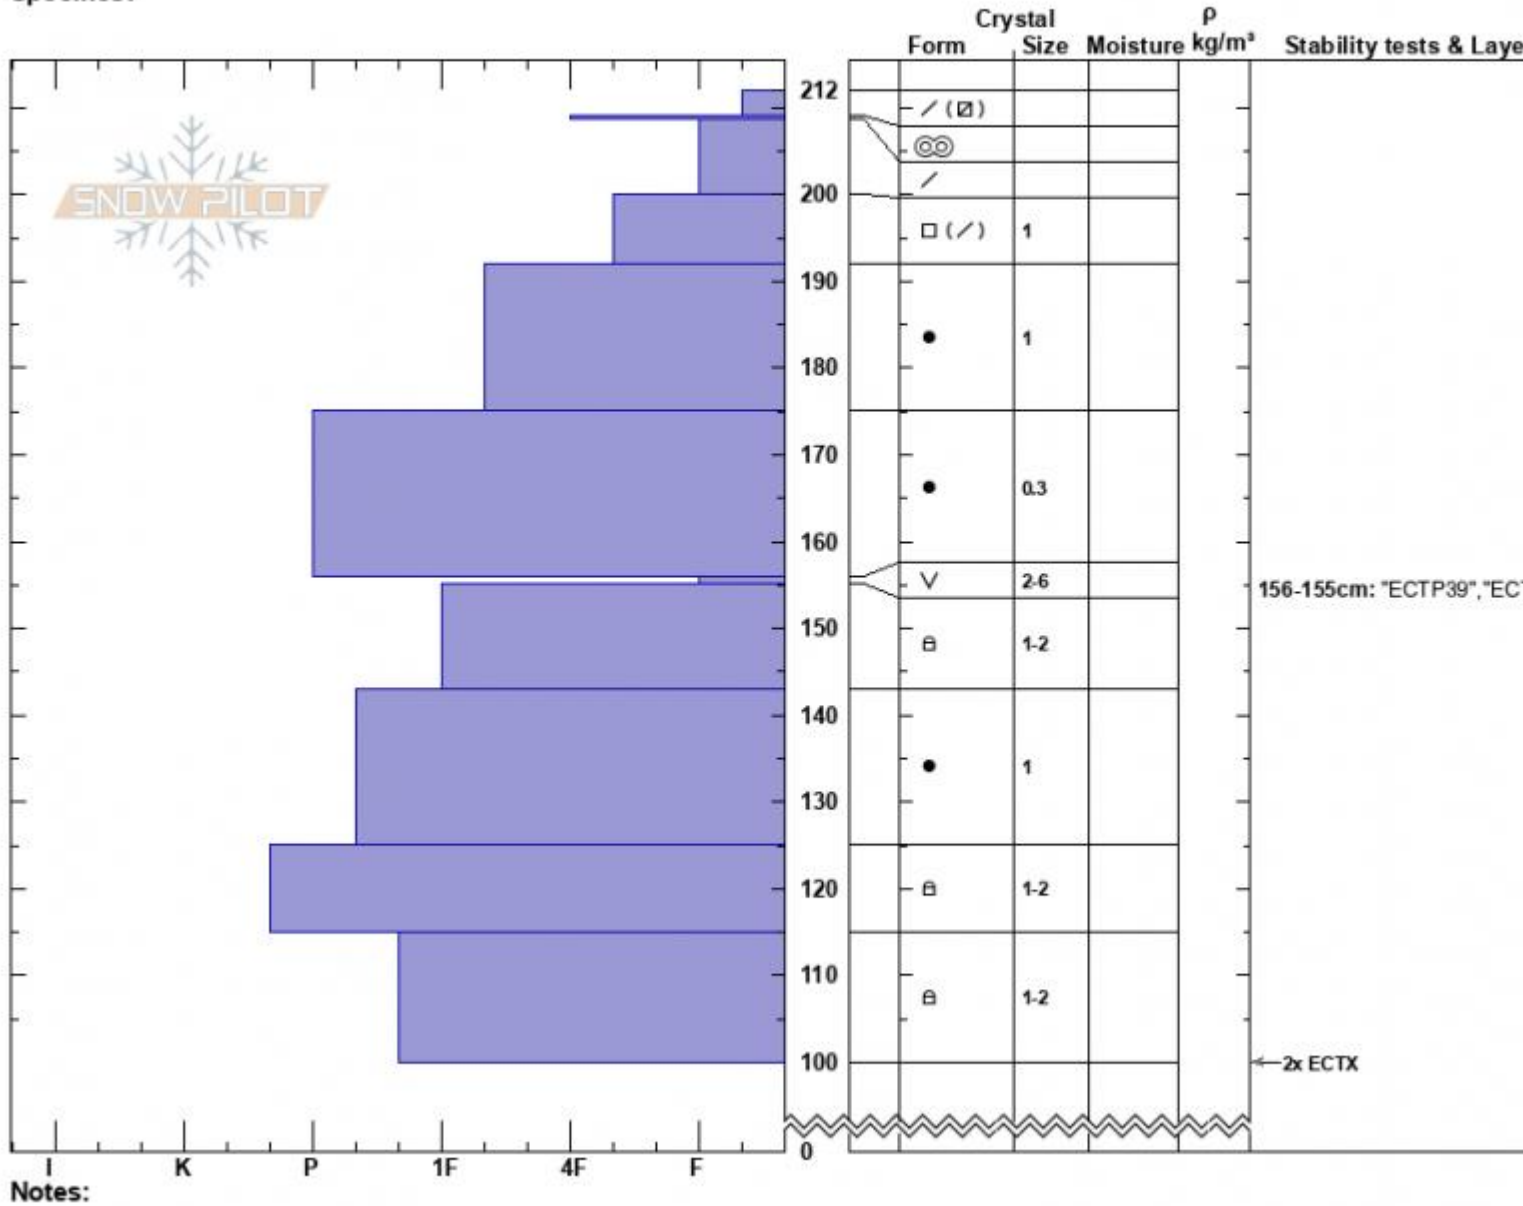

Bear Creek  
 Madison Range-N  
 MT  
 Elevation: 9520 ft  
 Aspect: 345°  
 Specifics:

Alex Marienthal  
 02/16/2023 - 12:30am  
 Co-ord: 45.18517N, -111.46799W  
 Slope Angle: 33°  
 Wind Loading: no

Stability: Good  
 Air Temperature:  
 Sky Cover: CLR  
 Precipitation: NO  
 Wind: Calm

HS:212 **Layer Notes:**  
 156-155cm: "ECTP39", "ECTN32"  
 156-155cm: Problematic layer

Advisory Region  
 Northern Madison  
 Longitude  
 -111.38W  
 Latitude  
 45.17N  
 Northern Madison, 2023-02-18