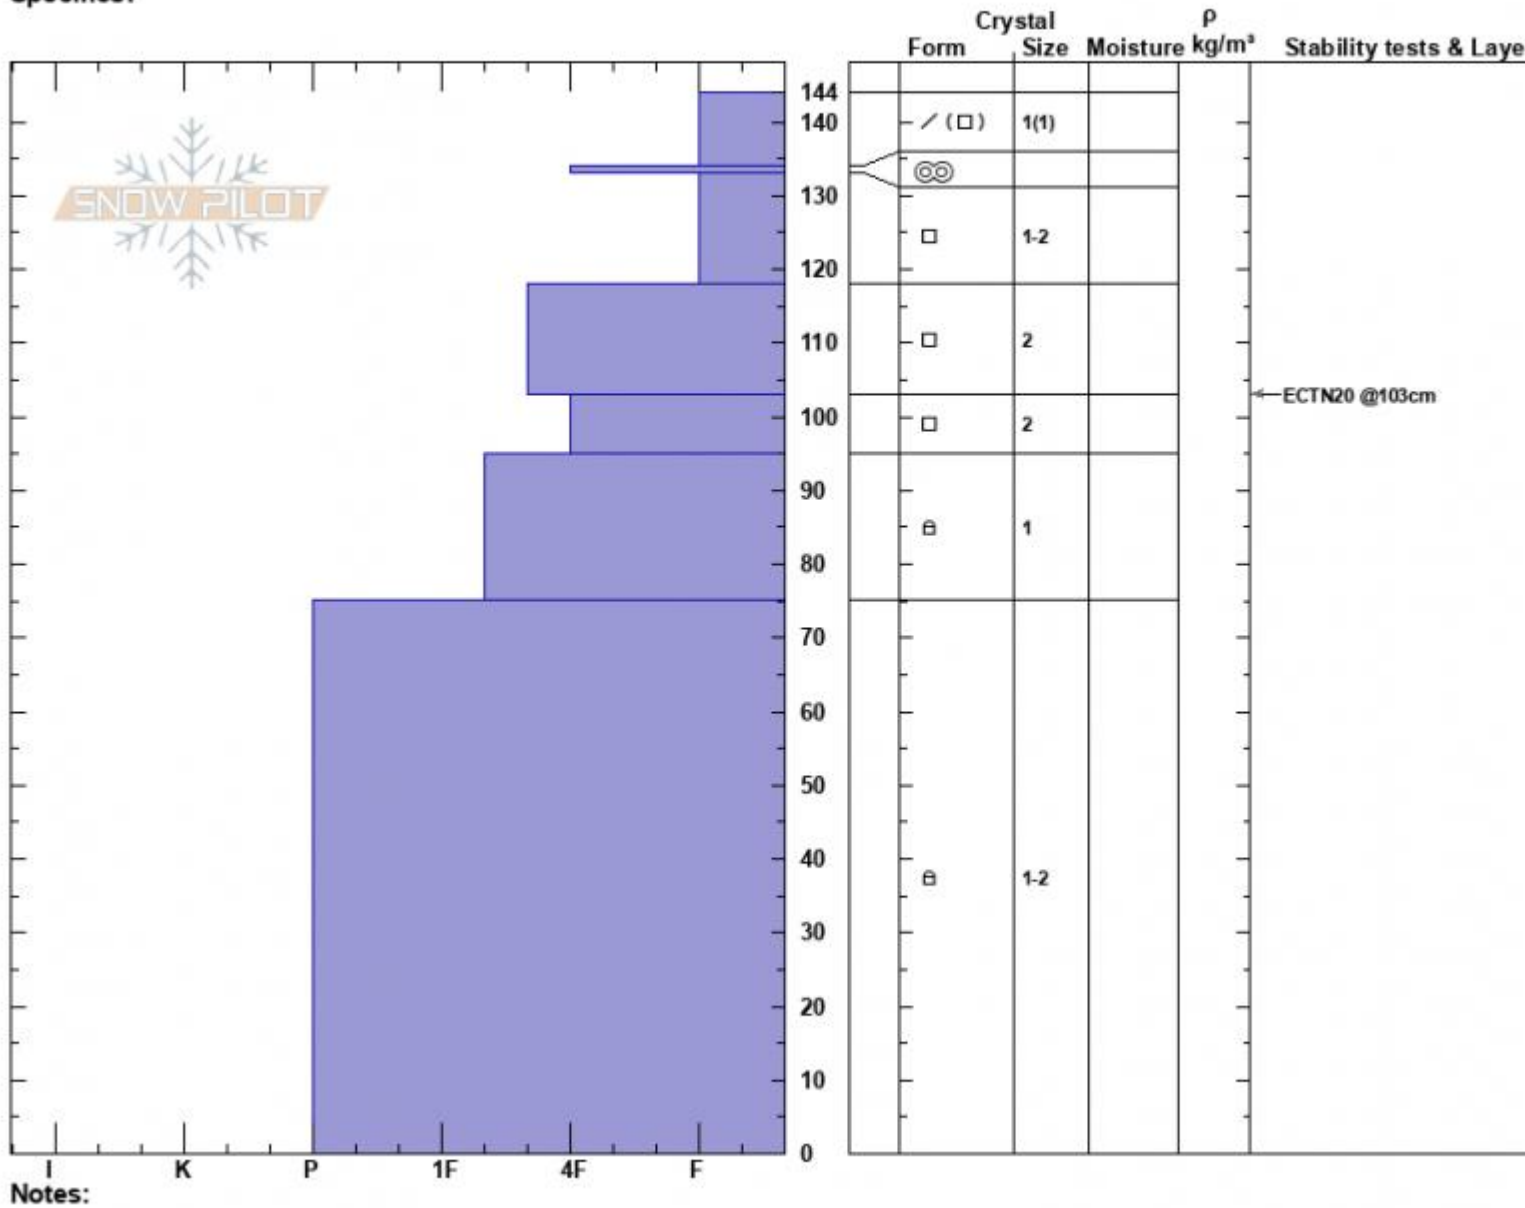

Airplane Bowl
 Lionhead Range
 MT
 Elevation: 9333 ft
 Aspect: 80°
 Specifics:

Alex Marienthal
 02/17/2023 - 12:09am
 Co-ord: 44.72433N, -111.32342W
 Slope Angle: 31°
 Wind Loading: previous

Stability: Good
 Air Temperature: -10.5°C
 Sky Cover: SCT
 Precipitation: NO
 Wind: SW Light Breeze

HS:144
 Layer Notes:
 103-95cm: Problematic layer

Advisory Region
 Lionhead Range
 Longitude
 -111.32W
 Latitude
 44.71N
 Lionhead Range, 2023-02-18