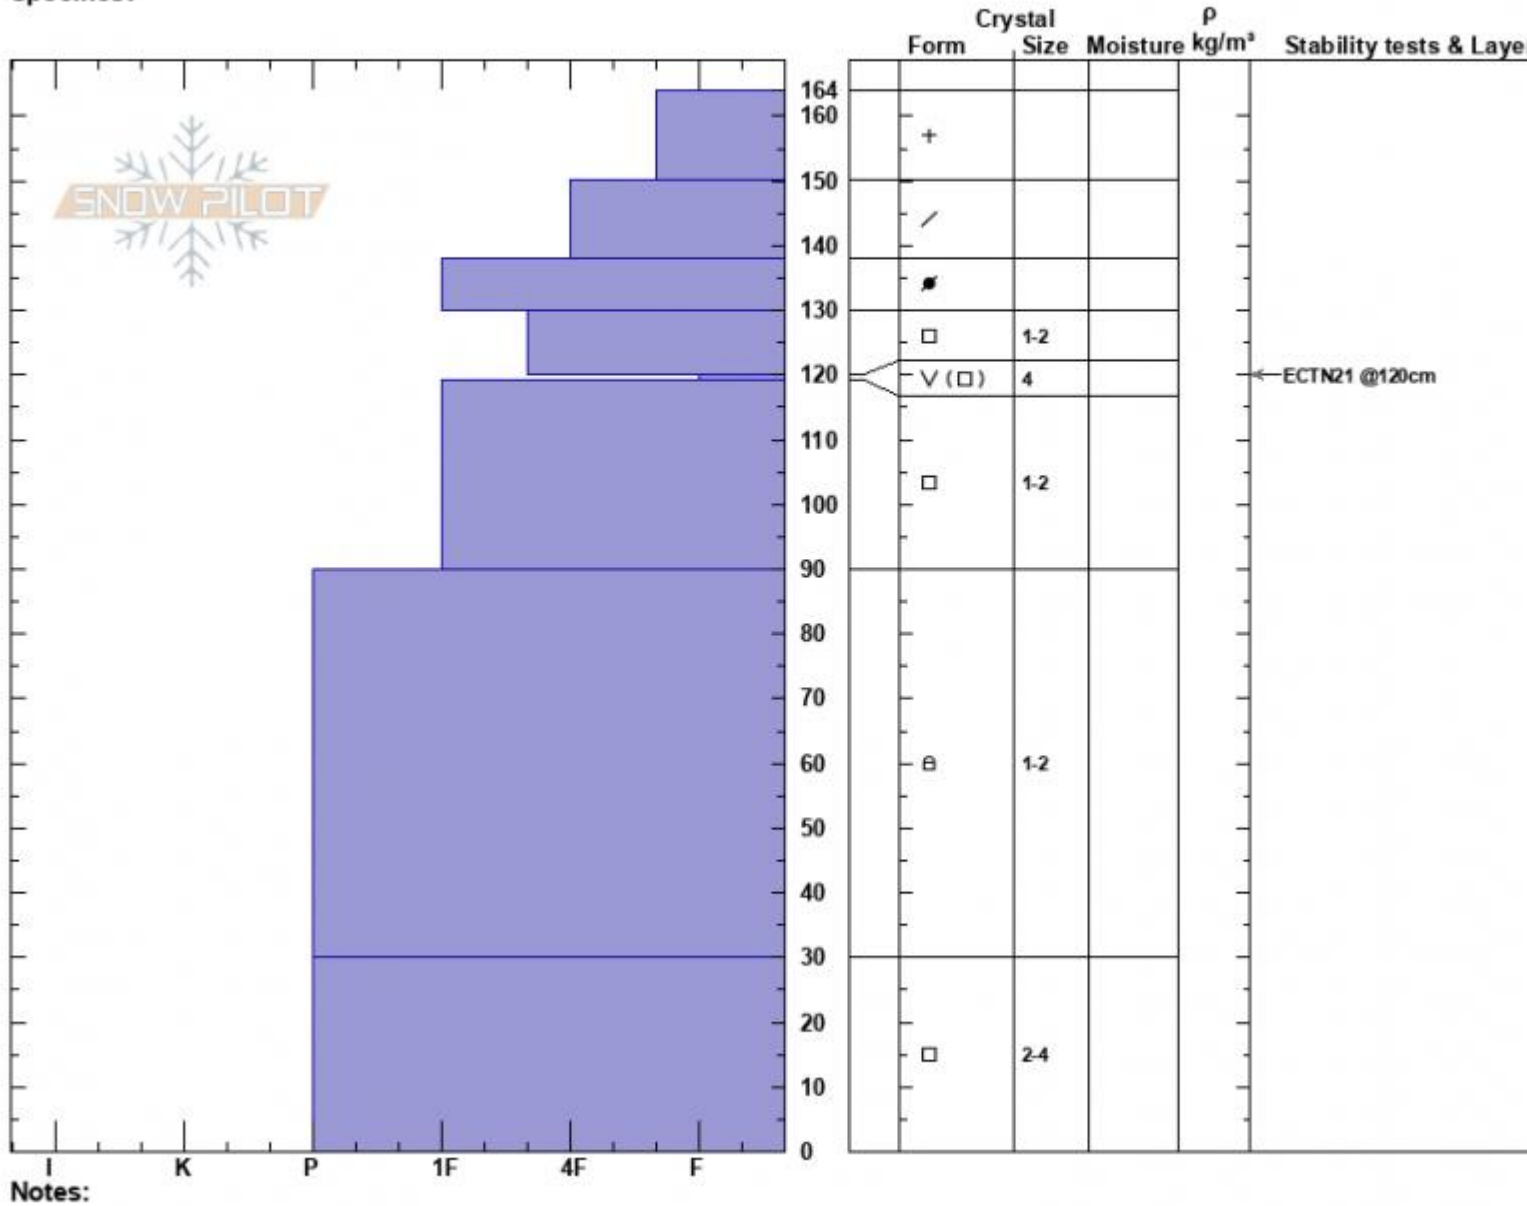

Lionhead-Ski Hill
 Lionhead Range
 MT
 Elevation: 8050 ft
 Aspect: 60°
 Specifics:

Alex Marienthal
 02/17/2023 - 10:50am
 Co-ord: 44.70273N, -111.29618W
 Slope Angle: 29°
 Wind Loading: previous

Stability: Good
 Air Temperature: -7°C
 Sky Cover: SCT
 Precipitation:
 Wind: W Light Breeze

HS:164 Layer Notes:

Notes:
 Advisory Region
 Lionhead Range
 Longitude
 -111.32W
 Latitude
 44.71N
 Lionhead Range, 2023-02-18