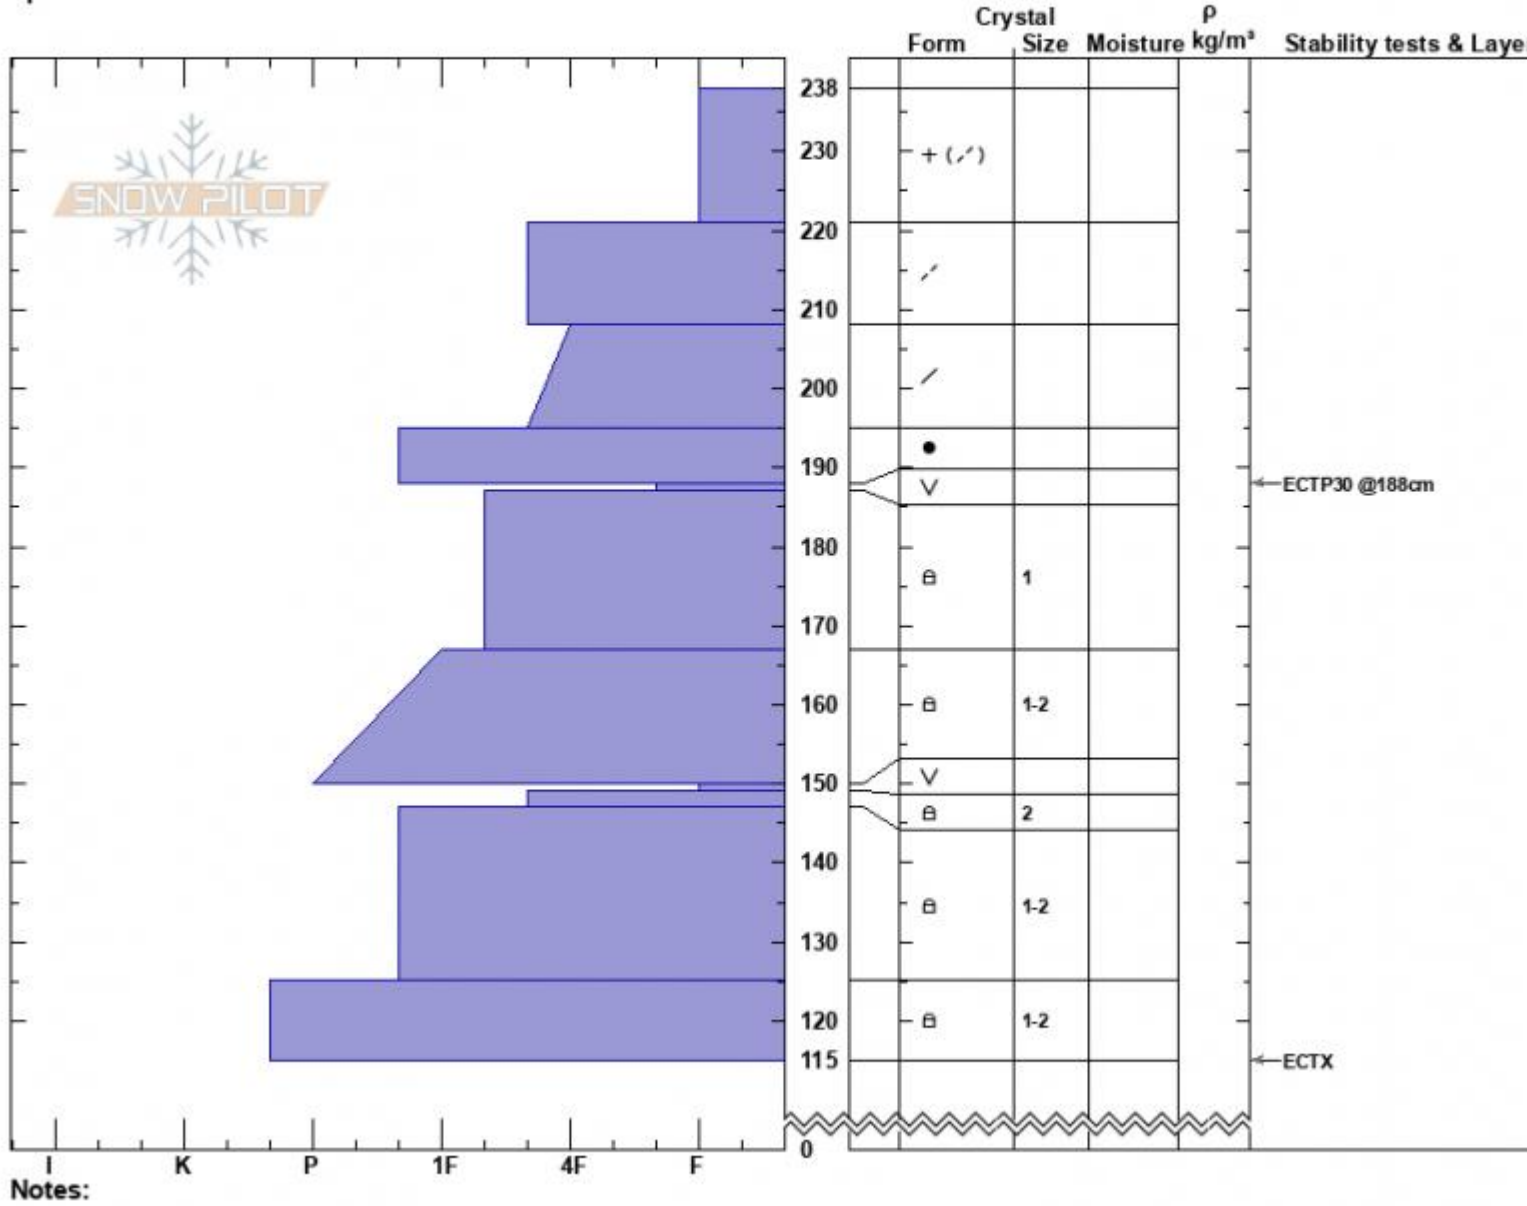

Independence Peak
 Beartooths
 MT
 Elevation: 9815 ft
 Aspect: 120°
 Specifics:

Alex Marienthal
 02/24/2023 - 1:40pm
 Co-ord: 45.20864N, -110.22116W
 Slope Angle: 17°
 Wind Loading: yes

Stability: Fair
 Air Temperature:
 Sky Cover: BKN
 Precipitation: NO
 Wind: NE Strong

HS:238 Layer Notes:
 238-221cm: Problematic layer

Advisory Region
 Out of Advisory Area
 Out of Advisory Area, 2023-02-25