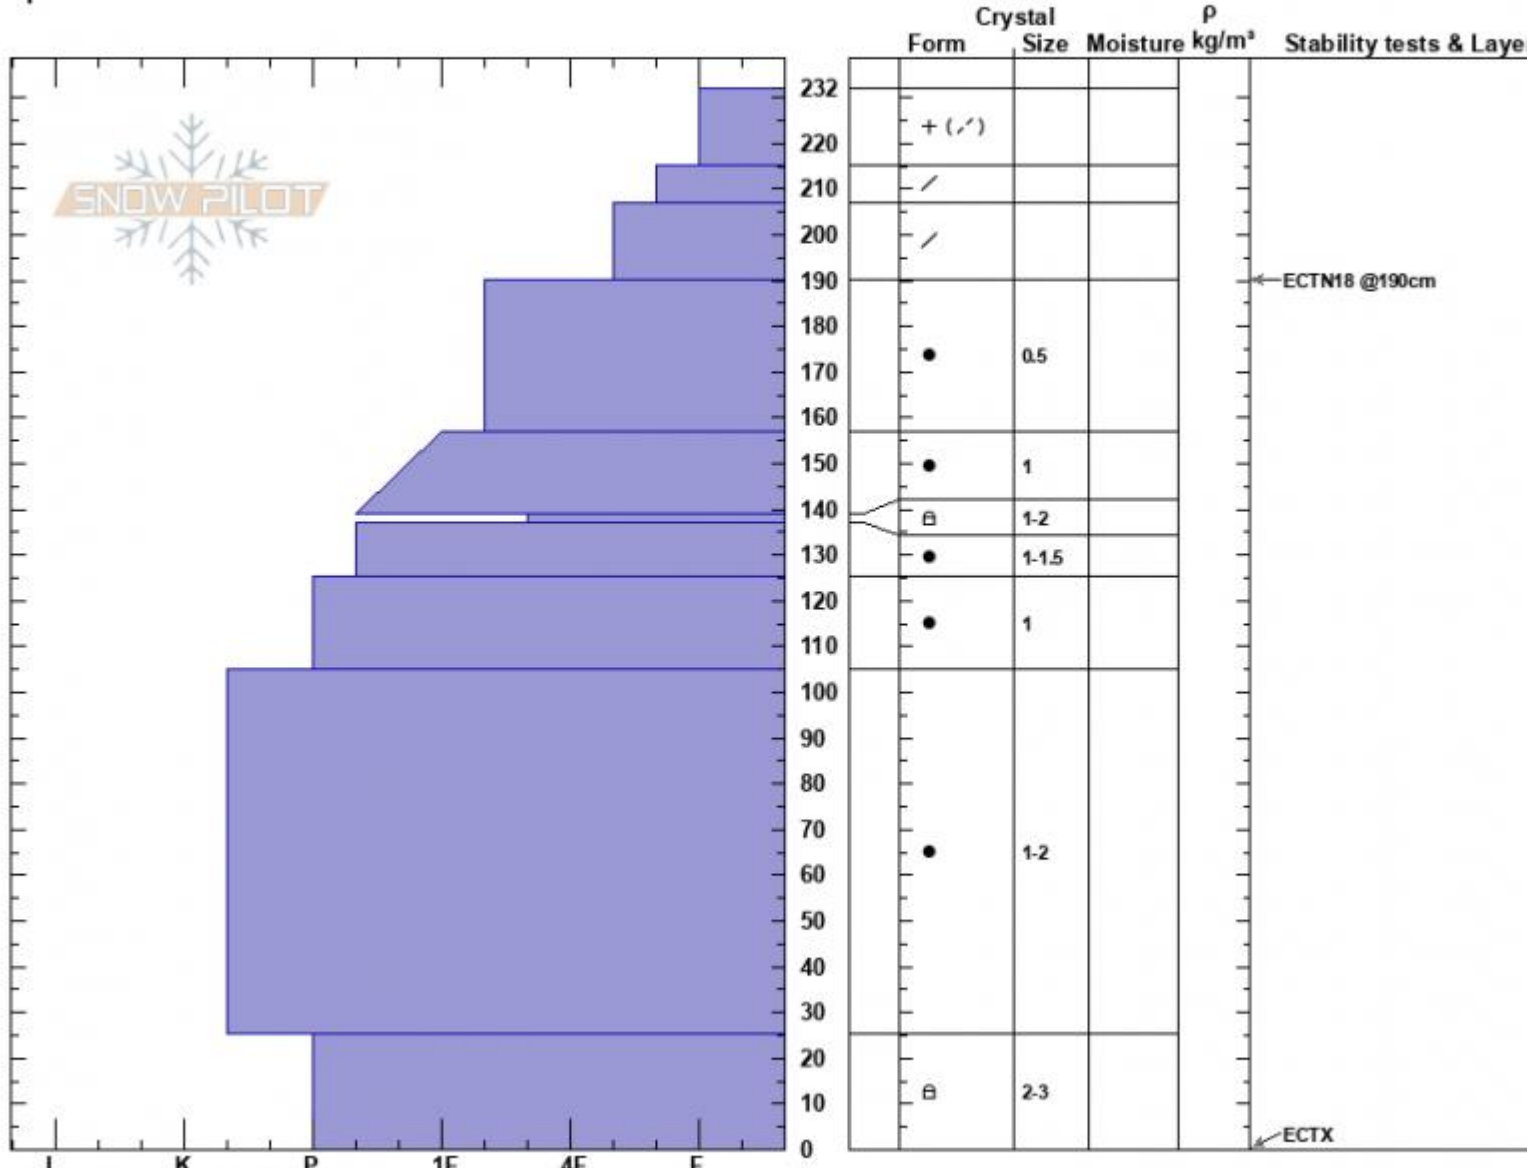

Monument Peak
 Beartooths
 MT
 Elevation: 9525 ft
 Aspect: 300°
 Specifics:

Alex Marienthal
 02/24/2023 - 12:01pm
 Co-ord: 45.20119N, -110.21245W
 Slope Angle: 23°
 Wind Loading: yes

Stability: Fair
 Air Temperature: -13°C
 Sky Cover: OVC
 Precipitation: S-1
 Wind: SE Moderate

HS:232 Layer Notes:
 232-215cm: Problematic layer

Notes: Measured 2.5" of SWE in top 18" of snowpack, assumed to be new snow from past week.

Advisory Region
 Out of Advisory Area
 Out of Advisory Area, 2023-02-25