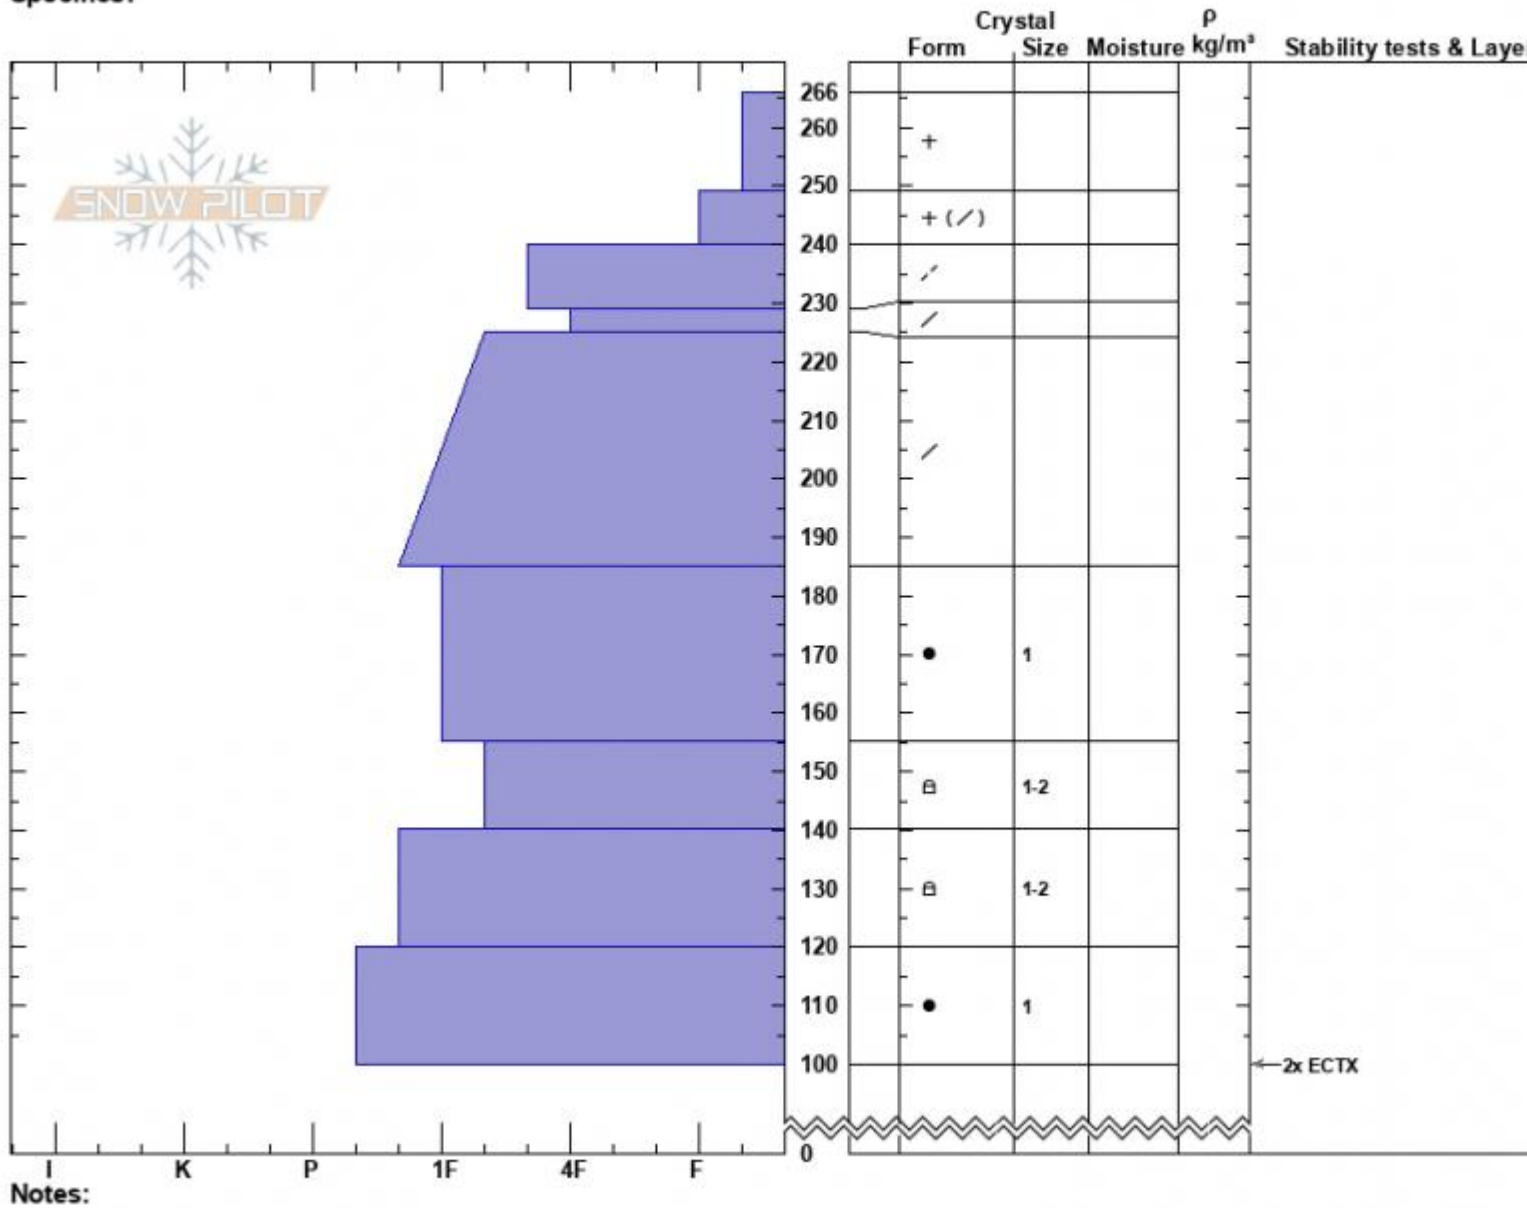

Henderson-Almost Died
 Cooke City
 MT
 Elevation: 9569 ft
 Aspect: 60°
 Specifics:

Alex Marienthal
 02/27/2023 - 10:50am
 Co-ord: 45.05086N, -109.93334W
 Slope Angle: 23°
 Wind Loading: previous

Stability: Fair
 Air Temperature:
 Sky Cover: OVC
 Precipitation: S-1
 Wind: Calm

HS:266
 PF:65
 Layer Notes:

Advisory Region
 Cooke City
 Longitude
 -109.96W
 Latitude
 45.07N
 Cooke City, 2023-02-28