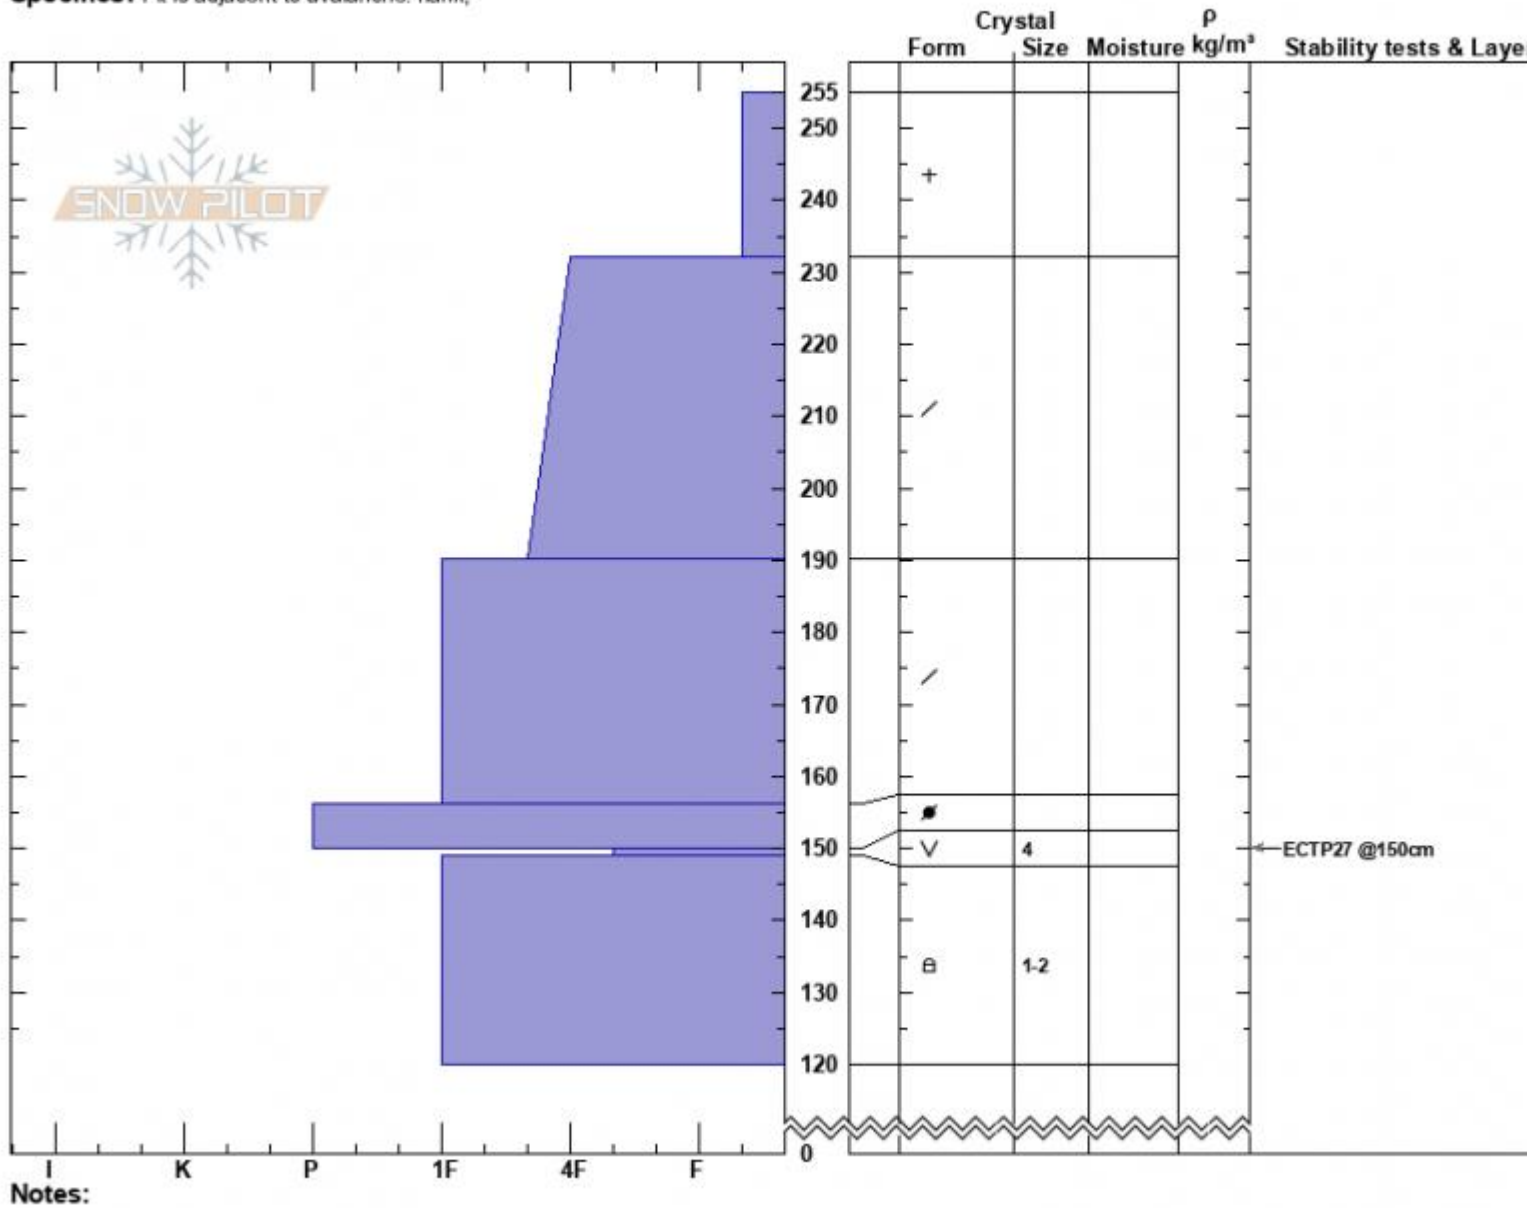

Sage Basin Avalanche
 Madison Range-S
 MT
 Elevation: 9200 ft
 Aspect: 19°
 Specifics: Pit is adjacent to avalanche: flank;

Dave Zinn
 03/01/2023 - 11:15am
 Co-ord: 44.95055N, -111.31178W
 Slope Angle: 38°
 Wind Loading: previous

Stability: Fair
 Air Temperature:
 Sky Cover: OVC
 Precipitation: S-1
 Wind: Calm

HS:255 **Layer Notes:**
 150-149cm: Problematic layer

Advisory Region
 Southern Madison
 Longitude
 -111.27W
 Latitude
 45.06N

Avalanche Details: [Natural Avalanche Sage Basin](#)
 Southern Madison, 2023-03-01