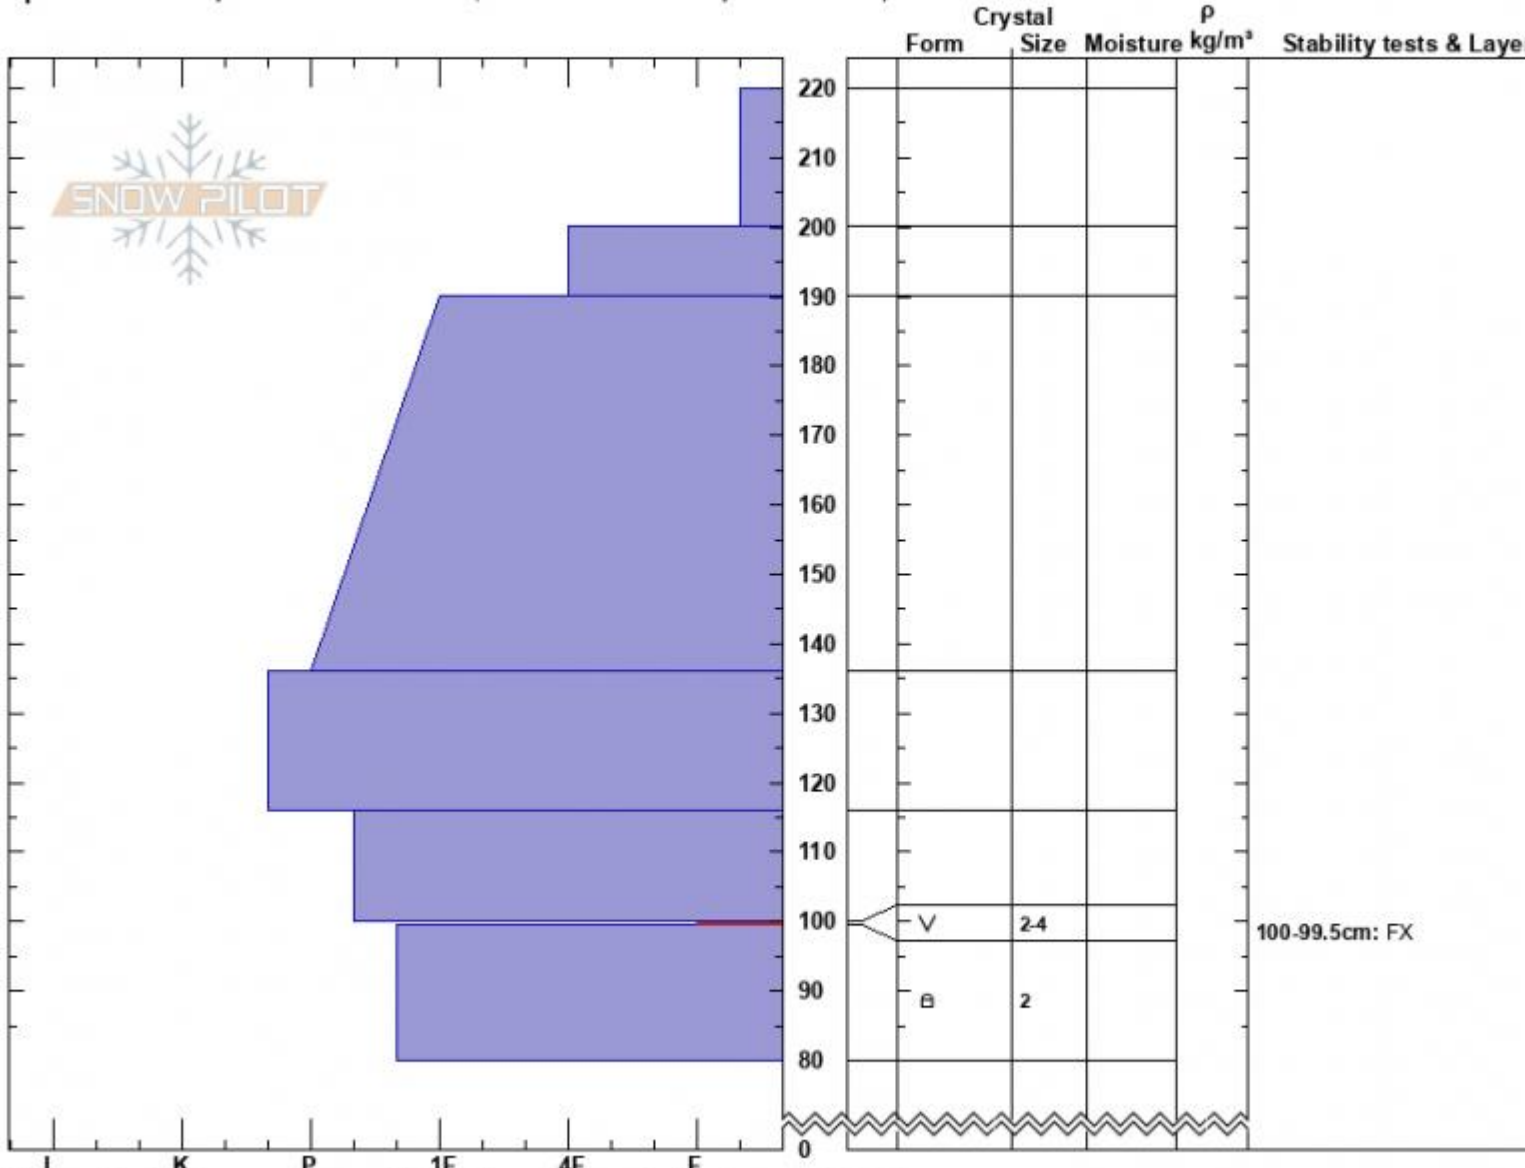

Daisy Pass Ava
 Cooke City
 MT
 Elevation: 10200 ft
 Aspect: 212°
 Specifics: Pit is adjacent to avalanche: crown;

Doug Chabot-Admin
 03/04/2023 - 10:20am
 Co-ord: 45.05537N, -109.95263W
 Slope Angle: 31°
 Wind Loading: previous

Stability:
 Air Temperature: -7°C
 Sky Cover: OVC
 Precipitation: NO
 Wind: W Light Breeze

HS:220
 Layer Notes:
 100-99.5cm: FX
 100-99.5cm: Problematic layer

Advisory Region
 Cooke City
 Longitude
 -109.96W
 Latitude
 45.05N
Avalanche Details: [skier triggered large slide near Daisy](#)
 Cooke City, 2023-03-05