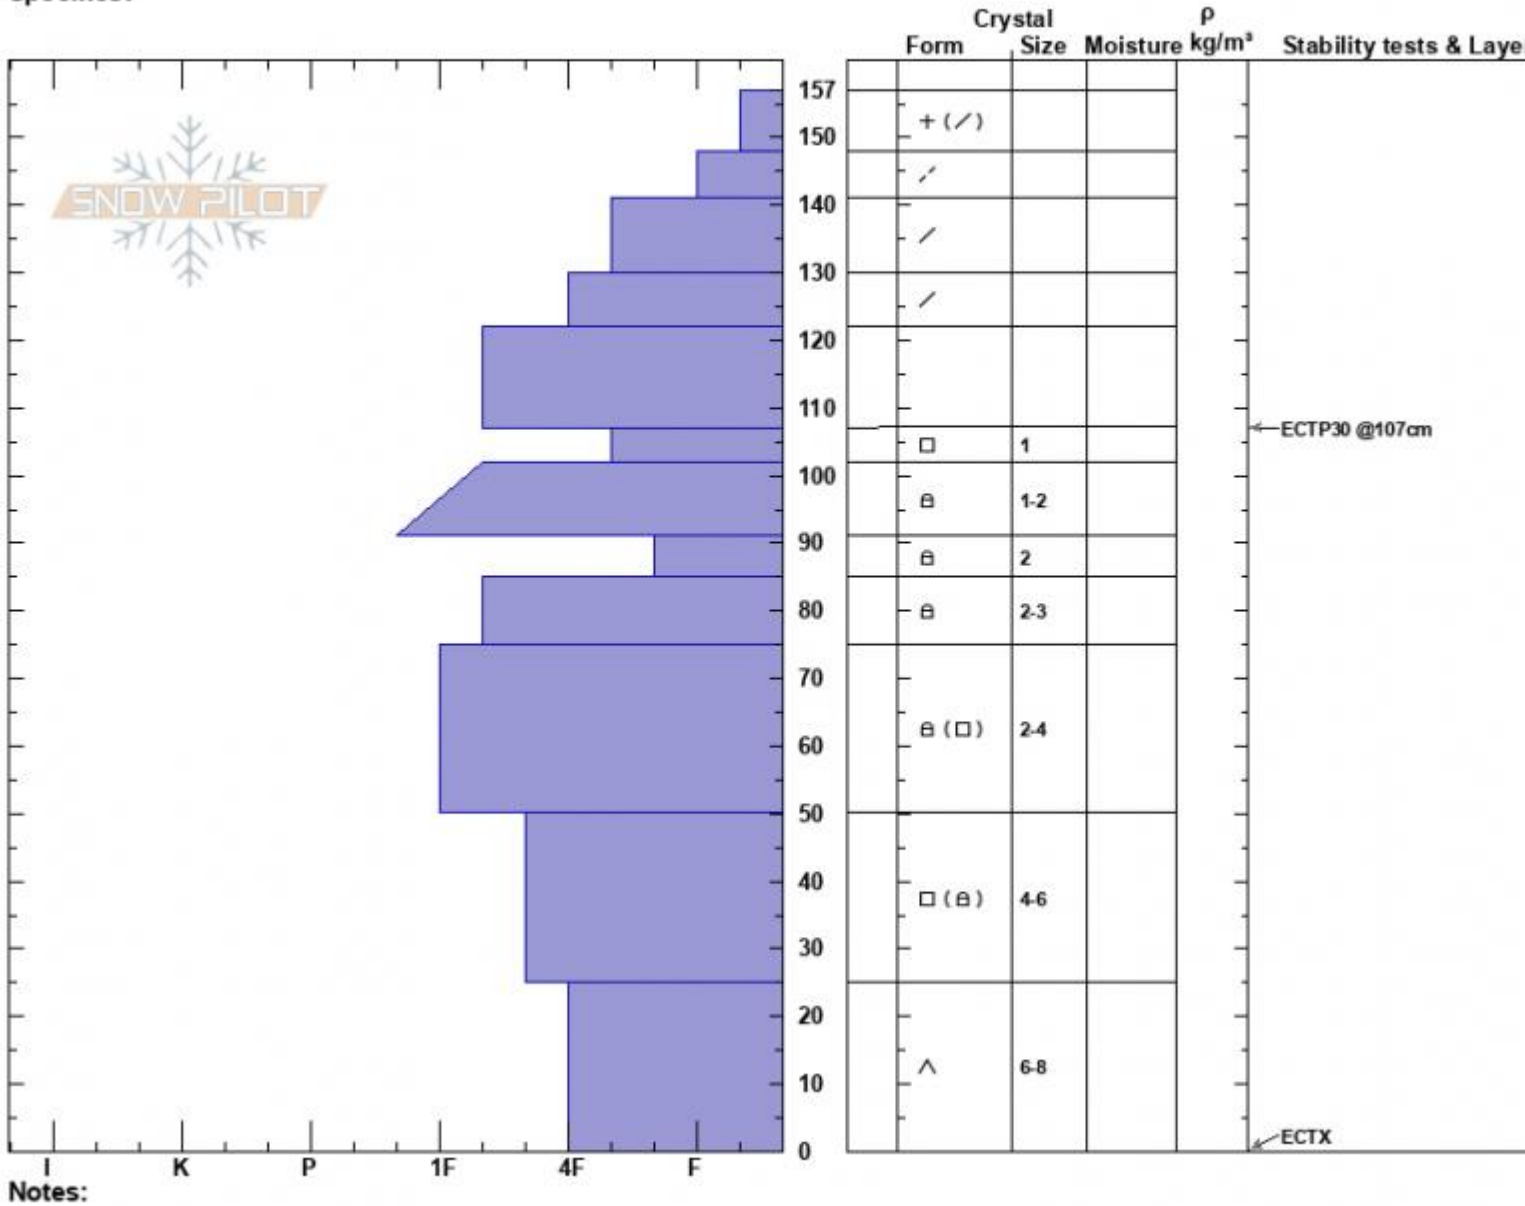

1stYellowmule/BvrCrk
 Madison Range-N
 MT
 Elevation: 9120 ft
 Aspect: 5°
 Specifics:

Alex Marienthal
 03/05/2023 - 11:00am
 Co-ord: 45.17925N, -111.36854W
 Slope Angle: 29°
 Wind Loading: yes

Stability: Fair
 Air Temperature:
 Sky Cover: OVC
 Precipitation: S-1
 Wind: SE Moderate

HS:157 Layer Notes:
 107-102cm:Problematic layer

Notes:
 Advisory Region
 Northern Madison
 Longitude
 -111.38W
 Latitude
 45.17N
 Northern Madison, 2023-03-06