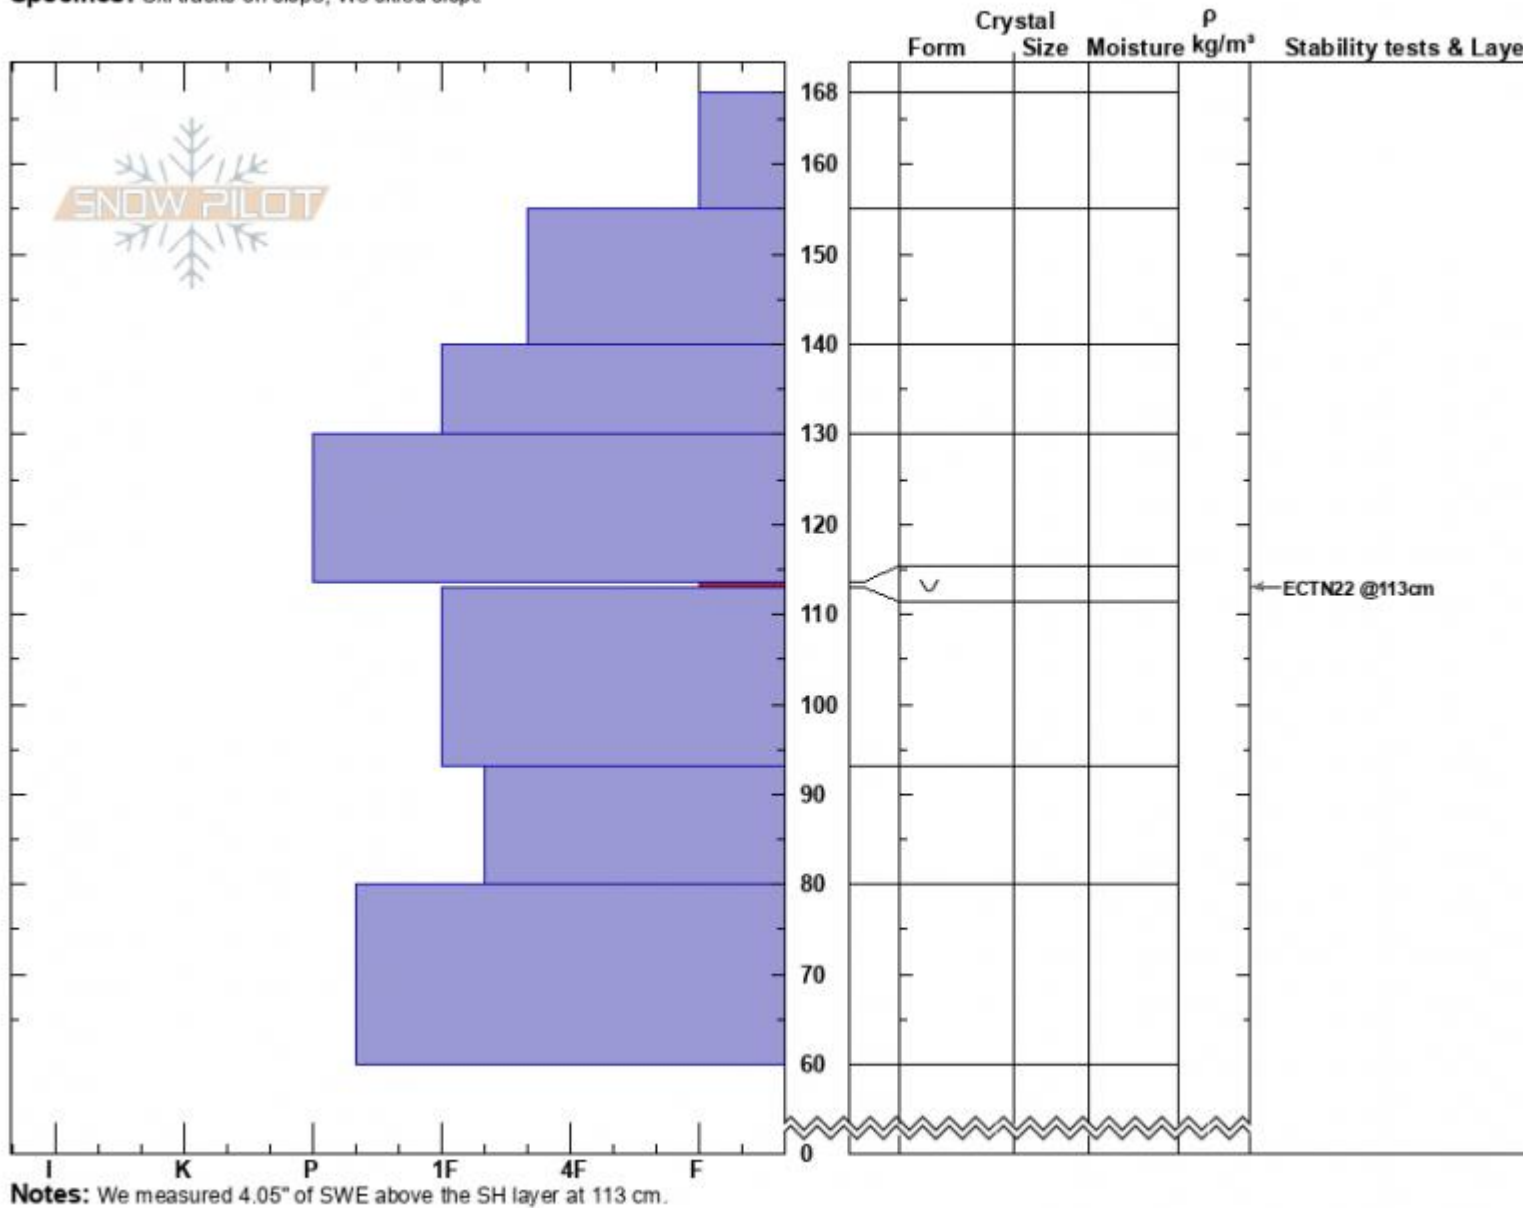

Bacon Rind Mdw  
 Madison Range-S  
 MT  
 Elevation: 8800 ft  
 Aspect: 81°  
 Specifics: Ski tracks on slope; We skied slope

Doug Chabot-Admin  
 03/08/2023 - 11:30am  
 Co-ord: 44.96971N, -111.09409W  
 Slope Angle: 22°  
 Wind Loading:

Stability: Good  
 Air Temperature:  
 Sky Cover: CLR  
 Precipitation: NO  
 Wind: Calm

HS:168    **Layer Notes:**  
 113.5-113cm: Problematic layer

Advisory Region  
 Southern Madison  
 Longitude  
 -111.10W  
 Latitude  
 44.96N  
 Southern Madison, 2023-03-08