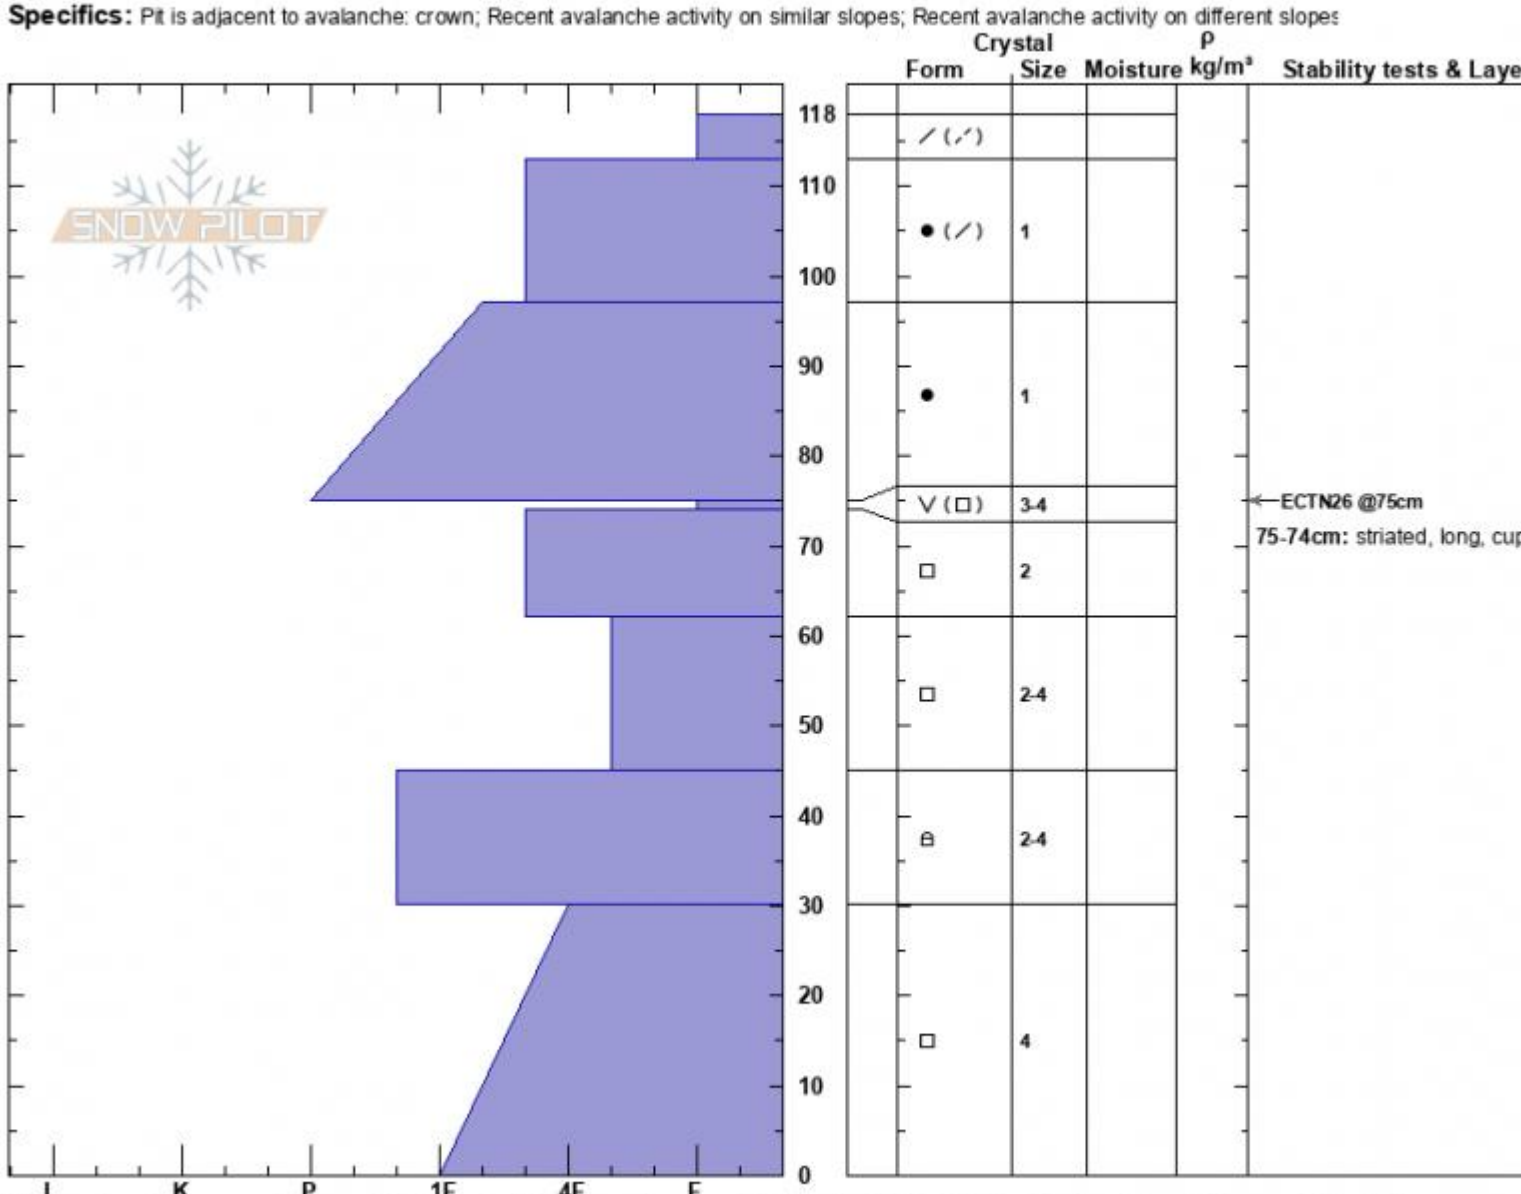

CrownButte AMu-R3-D2  
 Cooke City  
 MT  
 Elevation: 9635 ft  
 Aspect: 250°  
 Specifics: Pit is adjacent to avalanche: crown; Recent avalanche activity on similar slopes;

Alex Marienthal  
 03/12/2023 - 4:10pm  
 Co-ord: 45.05207N, -109.96487W  
 Slope Angle: 35°  
 Wind Loading: previous

Stability: Poor  
 Air Temperature:  
 Sky Cover: CLR  
 Precipitation: NO  
 Wind: Calm

HS:118 Layer Notes:  
 75-74cm: striated, long, cupped  
 75-74cm: Problematic layer

Notes: Dug at the crown of snowmobile triggered slide from previous day (3/11/23). HS-AMu-R3-D2-O. 30-100cm deep. 150' wide x150' vertical.

Advisory Region  
 Cooke City  
 Longitude  
 -109.94W  
 Latitude  
 45.02N  
 Cooke City, 2023-03-13