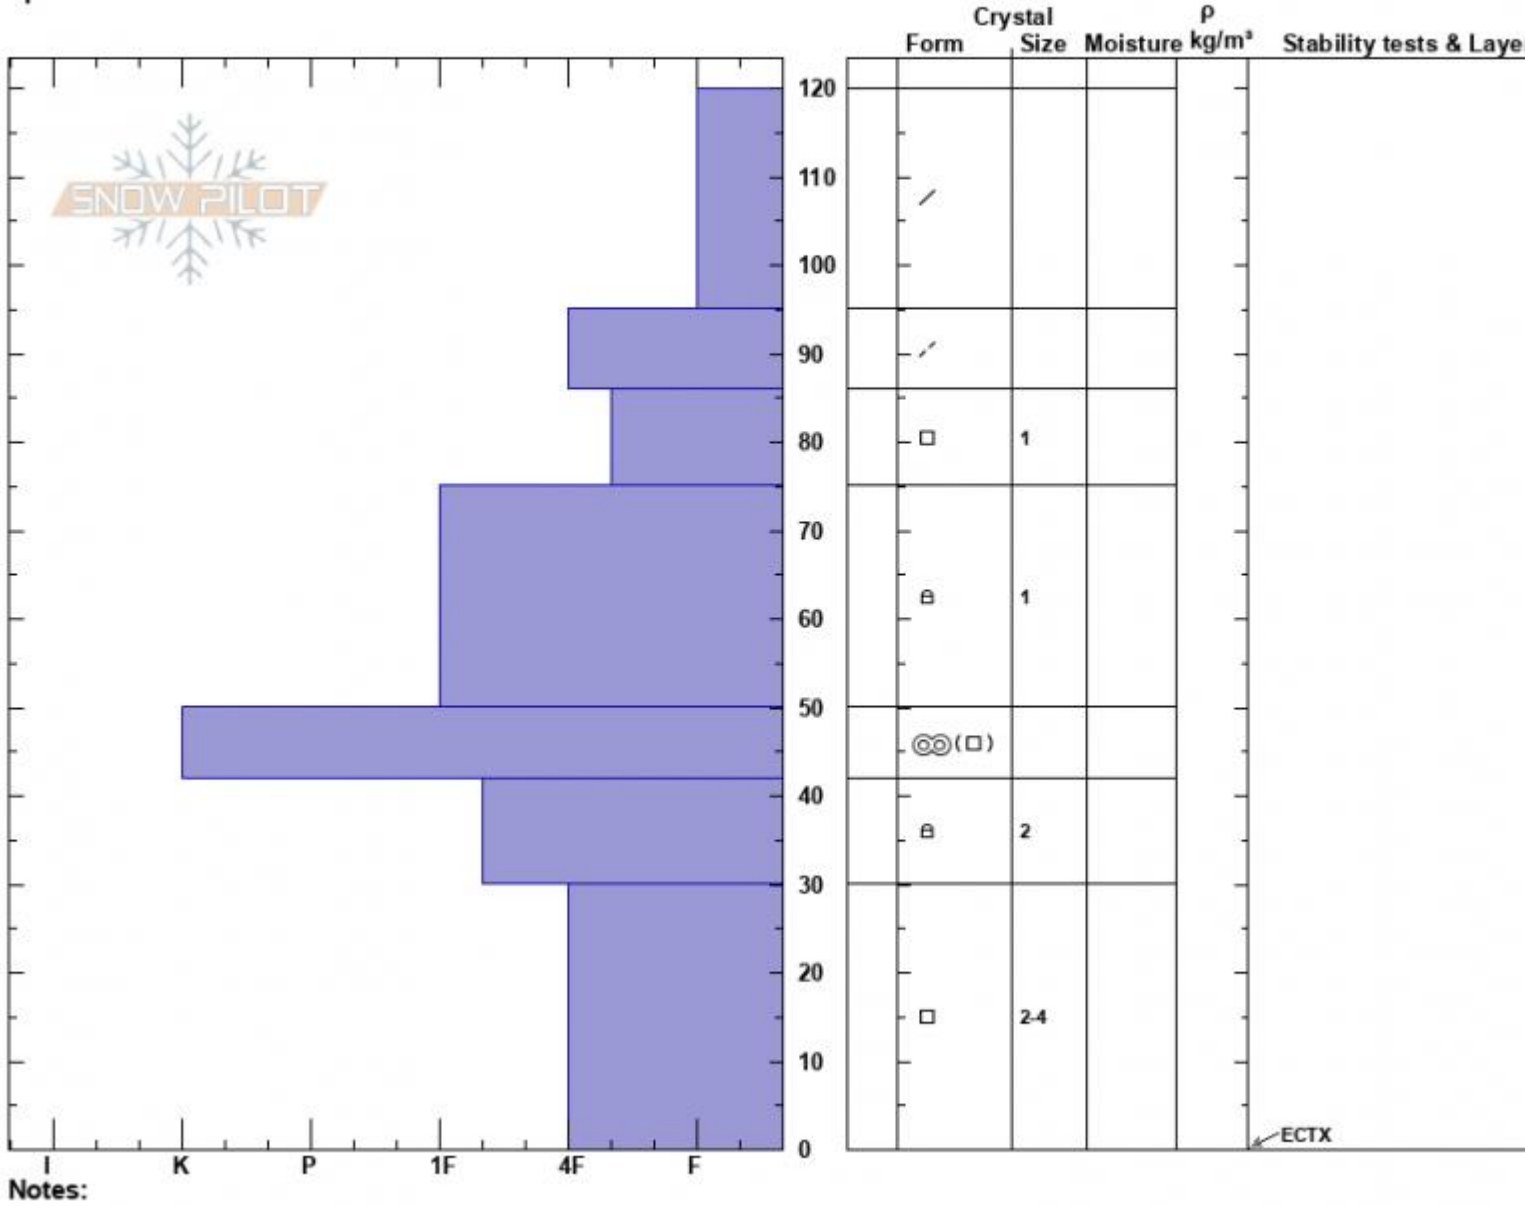

Throne, high north  
 Bridger Range  
 MT  
 Elevation: 8345 ft  
 Aspect: 330°  
 Specifics:

Alex Marienthal  
 03/09/2023 - 12:04pm  
 Co-ord: 45.88264N, -110.95239W  
 Slope Angle: 23°  
 Wind Loading:

Stability: Fair  
 Air Temperature:  
 Sky Cover: SCT  
 Precipitation: NO  
 Wind: Calm

HS:120 Layer Notes:  
 120-95cm: Problematic layer

Notes:  
 Advisory Region  
 Bridger Range  
 Longitude  
 -110.95W  
 Latitude  
 45.88N  
 Bridger Range, 2023-03-10