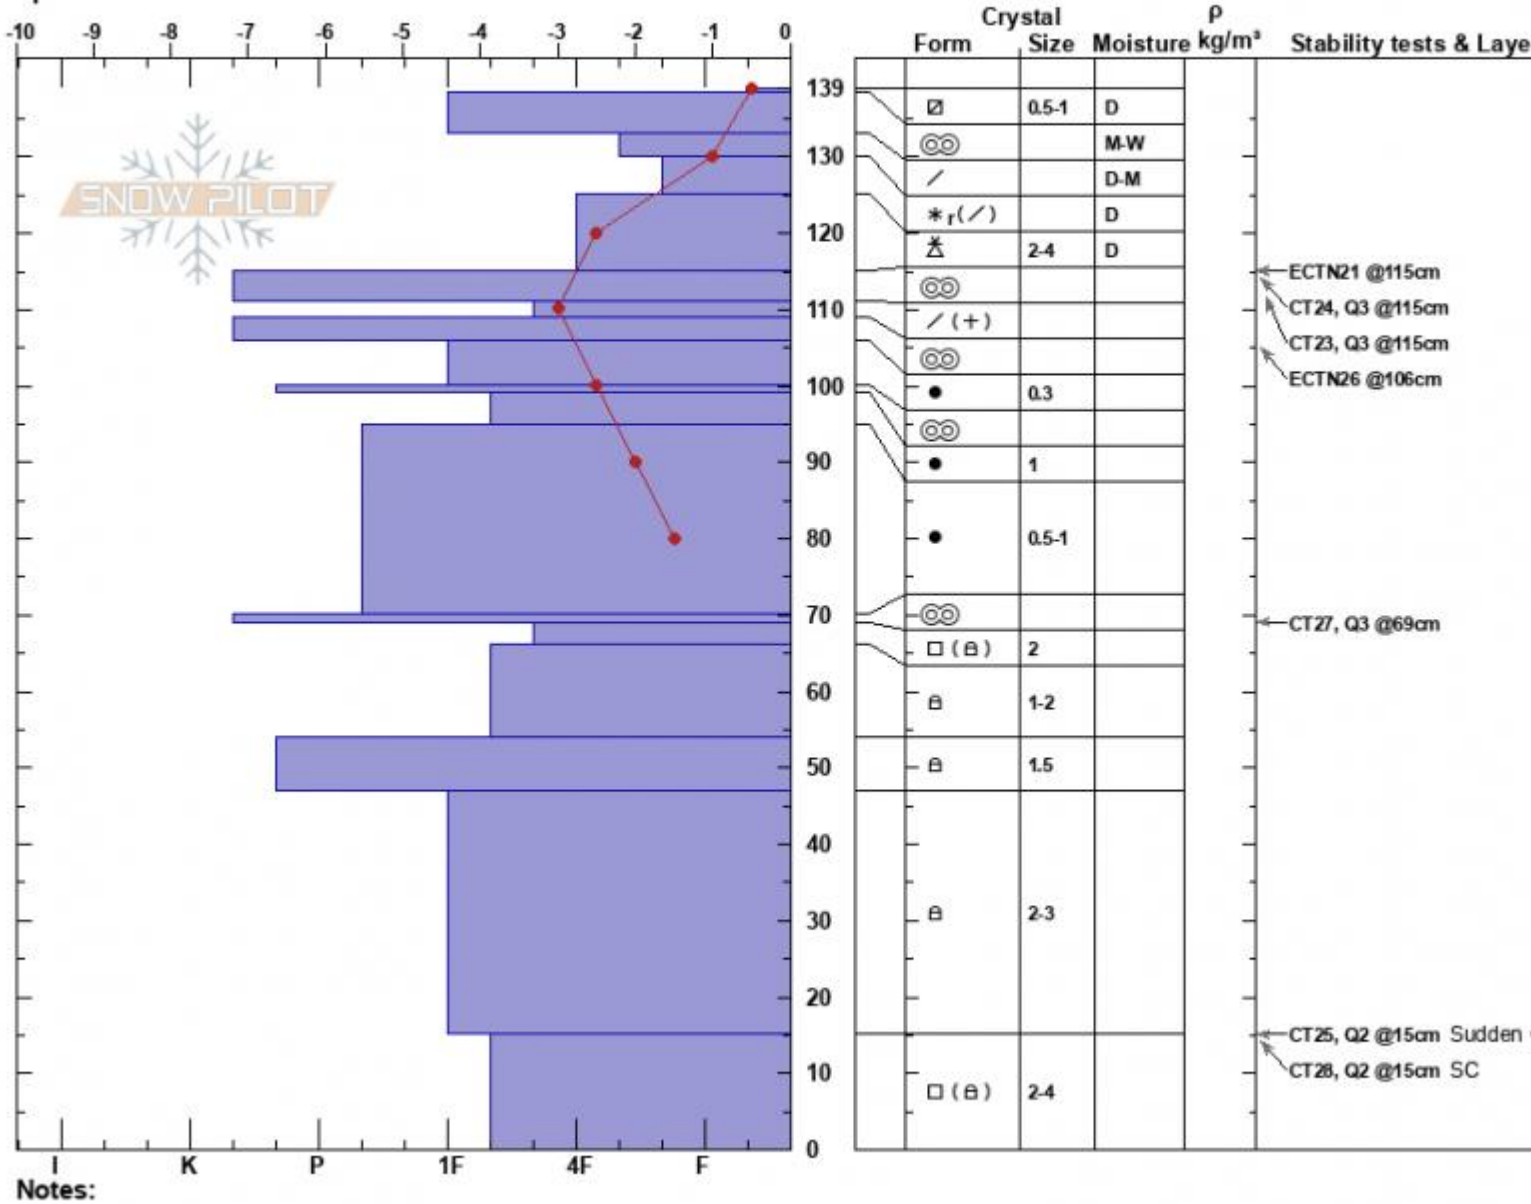

Texas Meadow, low SE
 Bridger Range
 MT
 Elevation: 7622 ft
 Aspect: 125°
 Specifics:

Alex Marienthal
 03/18/2023 - 3:00pm
 Co-ord: 45.83964N, -110.93243W
 Slope Angle: 27°
 Wind Loading: no

Stability: Good
 Air Temperature:
 Sky Cover: CLR
 Precipitation: NO
 Wind: S Light Breeze

HS:139 Layer Notes:
 47-15cm:Problematic layer

Notes:
 Advisory Region
 Bridger Range
 Longitude
 -110.93W
 Latitude
 45.84N
 Bridger Range, 2023-03-18