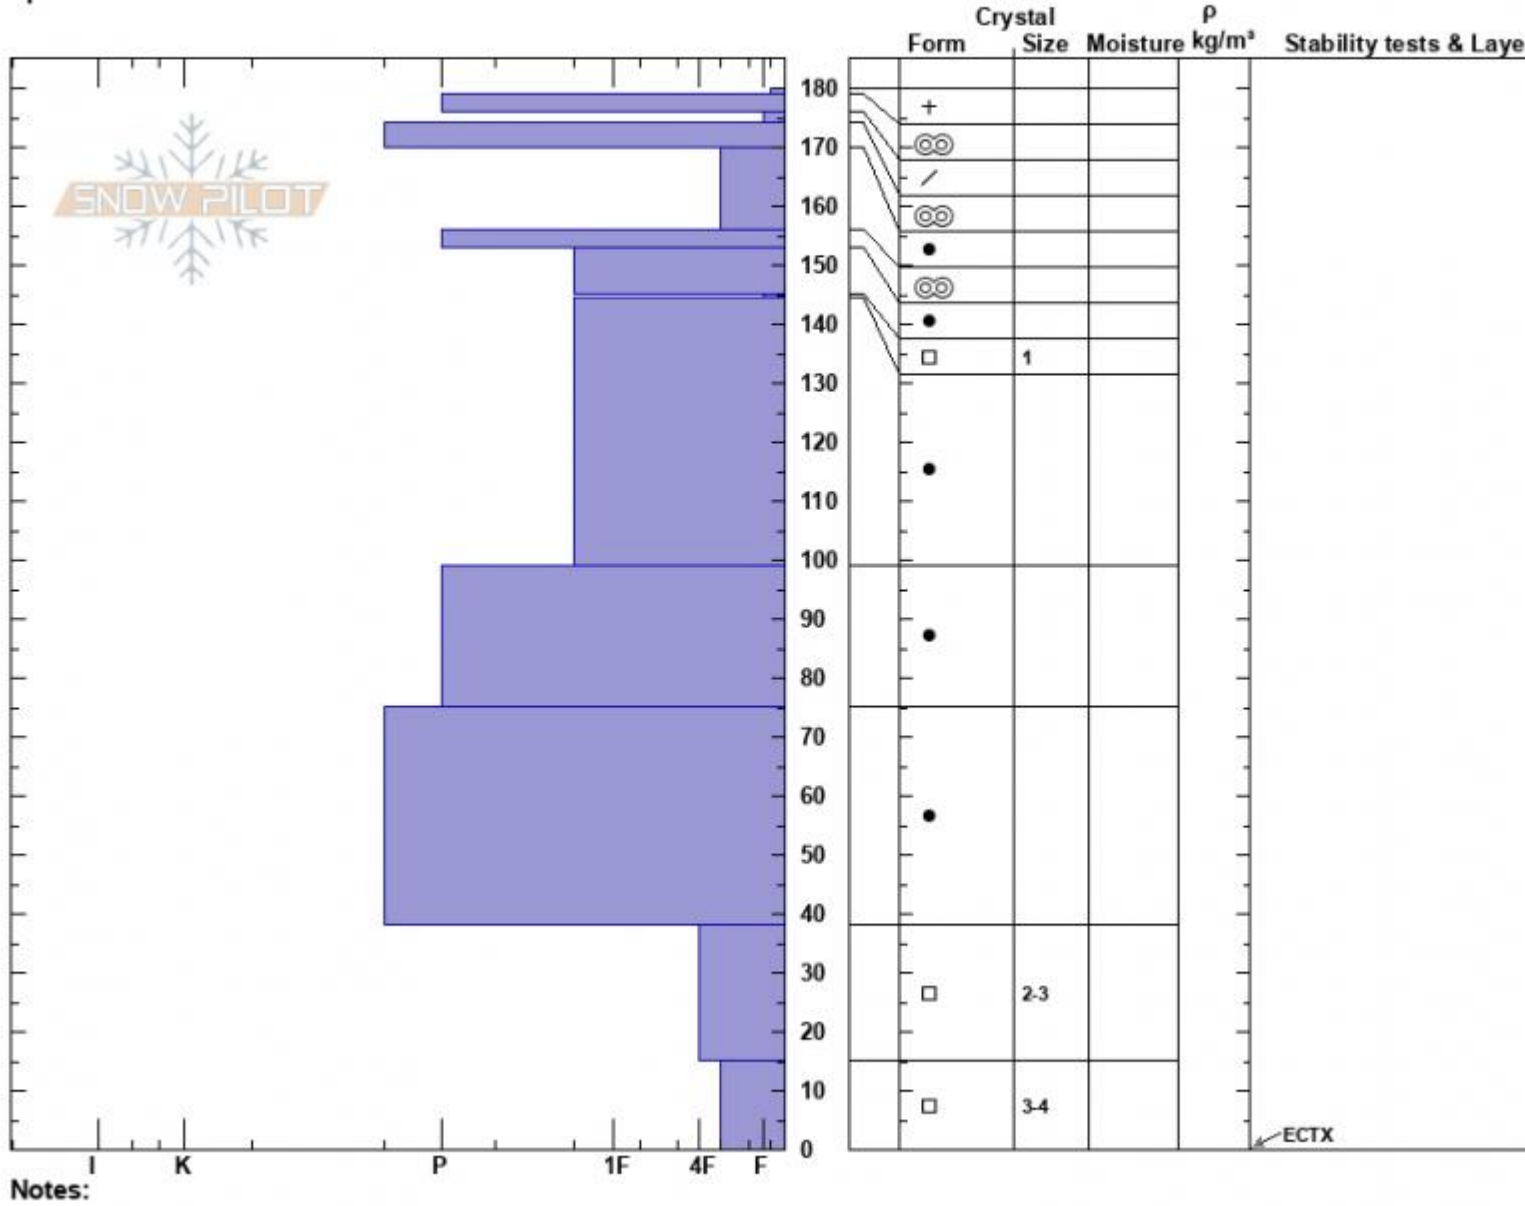

Throne South  
 Bridger Range  
 MT  
 Elevation: 8360 ft  
 Aspect: 191°  
 Specifics:

Alex Haddad  
 03/23/2023 - 11:36am  
 Co-ord: 45.88027N, -110.95219W  
 Slope Angle: 25°  
 Wind Loading: no

Stability: Good  
 Air Temperature:  
 Sky Cover: CLR  
 Precipitation: NO  
 Wind: S Calm

HS:180  
 PF:5  
 PS: 25  
 Layer Notes: 145-144.5cm: Problematic layer

PS: 5, PF: 25

Advisory Region  
 Bridger Range  
 Longitude  
 -110.95W  
 Latitude  
 45.88N

Bridger Range, 2023-03-23