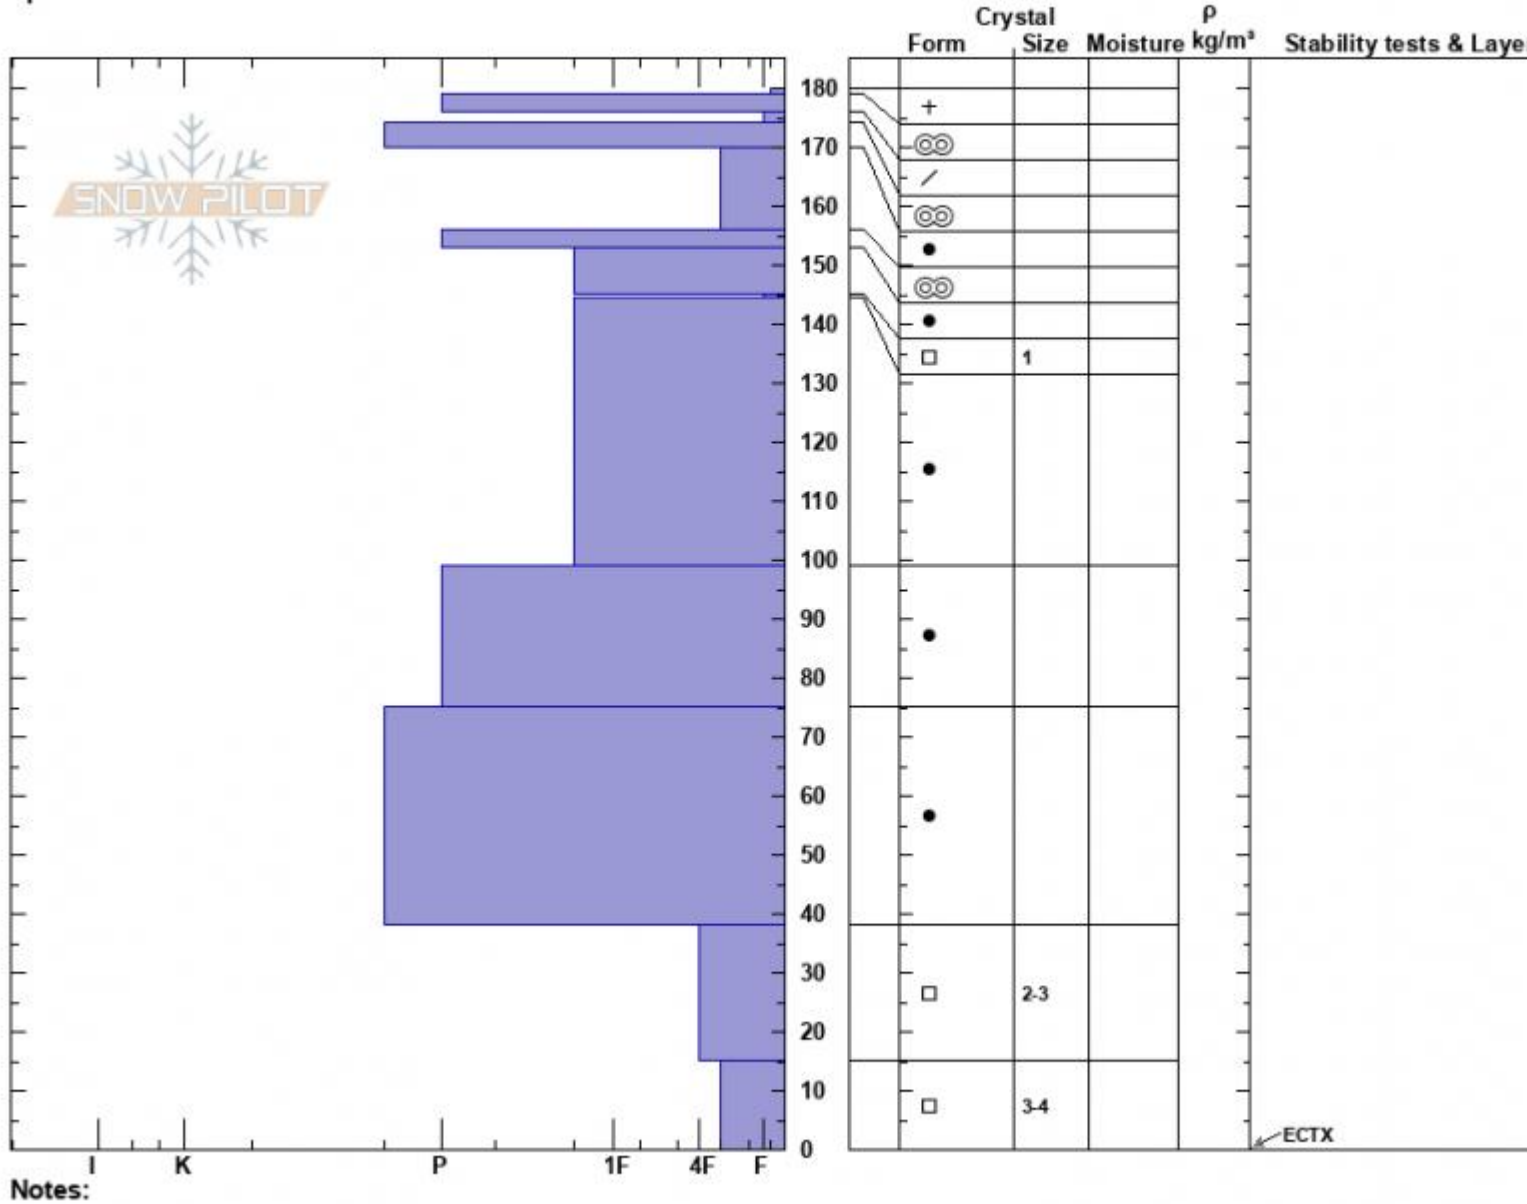

Throne South
 Bridger Range
 MT
 Elevation: 8360 ft
 Aspect: 191°
 Specifics:

Alex Haddad
 03/23/2023 - 11:36am
 Co-ord: 45.88027N, -110.95219W
 Slope Angle: 25°
 Wind Loading: no

Stability: Good
 Air Temperature:
 Sky Cover: CLR
 Precipitation: NO
 Wind: S Calm

HS:180
 PF:5
 PS: 25
 Layer Notes: 145-144.5cm: Problematic layer

PS: 5, PF: 25

Advisory Region
 Bridger Range
 Longitude
 -110.95W
 Latitude
 45.88N

Bridger Range, 2023-03-23