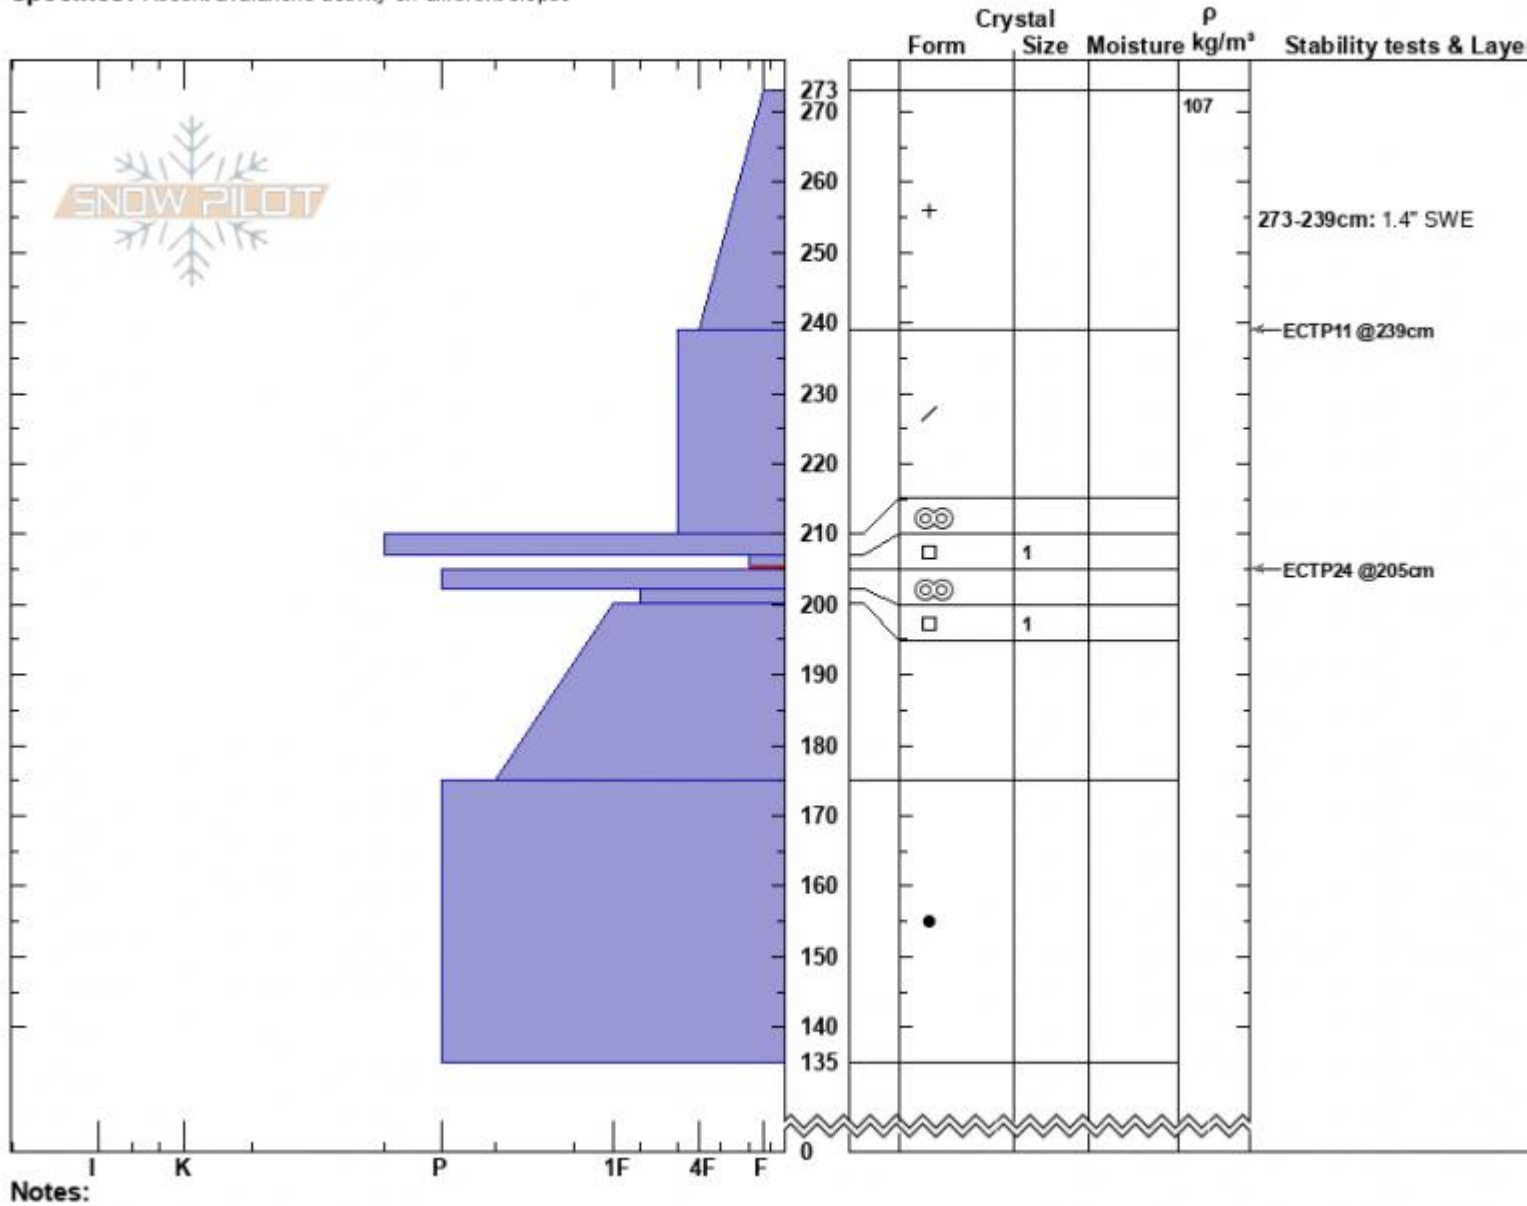

Wilderness Boundary
 Madison Range-S
 MT
 Elevation: 8850 ft
 Aspect: 245°
 Specifics: Recent avalanche activity on different slopes

Alex Haddad
 04/02/2023 - 12:21pm
 Co-ord: 44.97682N, -111.35953W
 Slope Angle: 30°
 Wind Loading: previous

Stability: Poor
 Air Temperature:
 Sky Cover:
 Precipitation: S-1
 Wind: SE Light Breeze

HS:273 Layer Notes:
 PF:45 273-239cm: 1.4" SWE
 207-205cm: Problematic layer

Advisory Region
 Southern Madison
 Longitude
 -111.36W
 Latitude
 44.87N
 Southern Madison, 2023-04-02