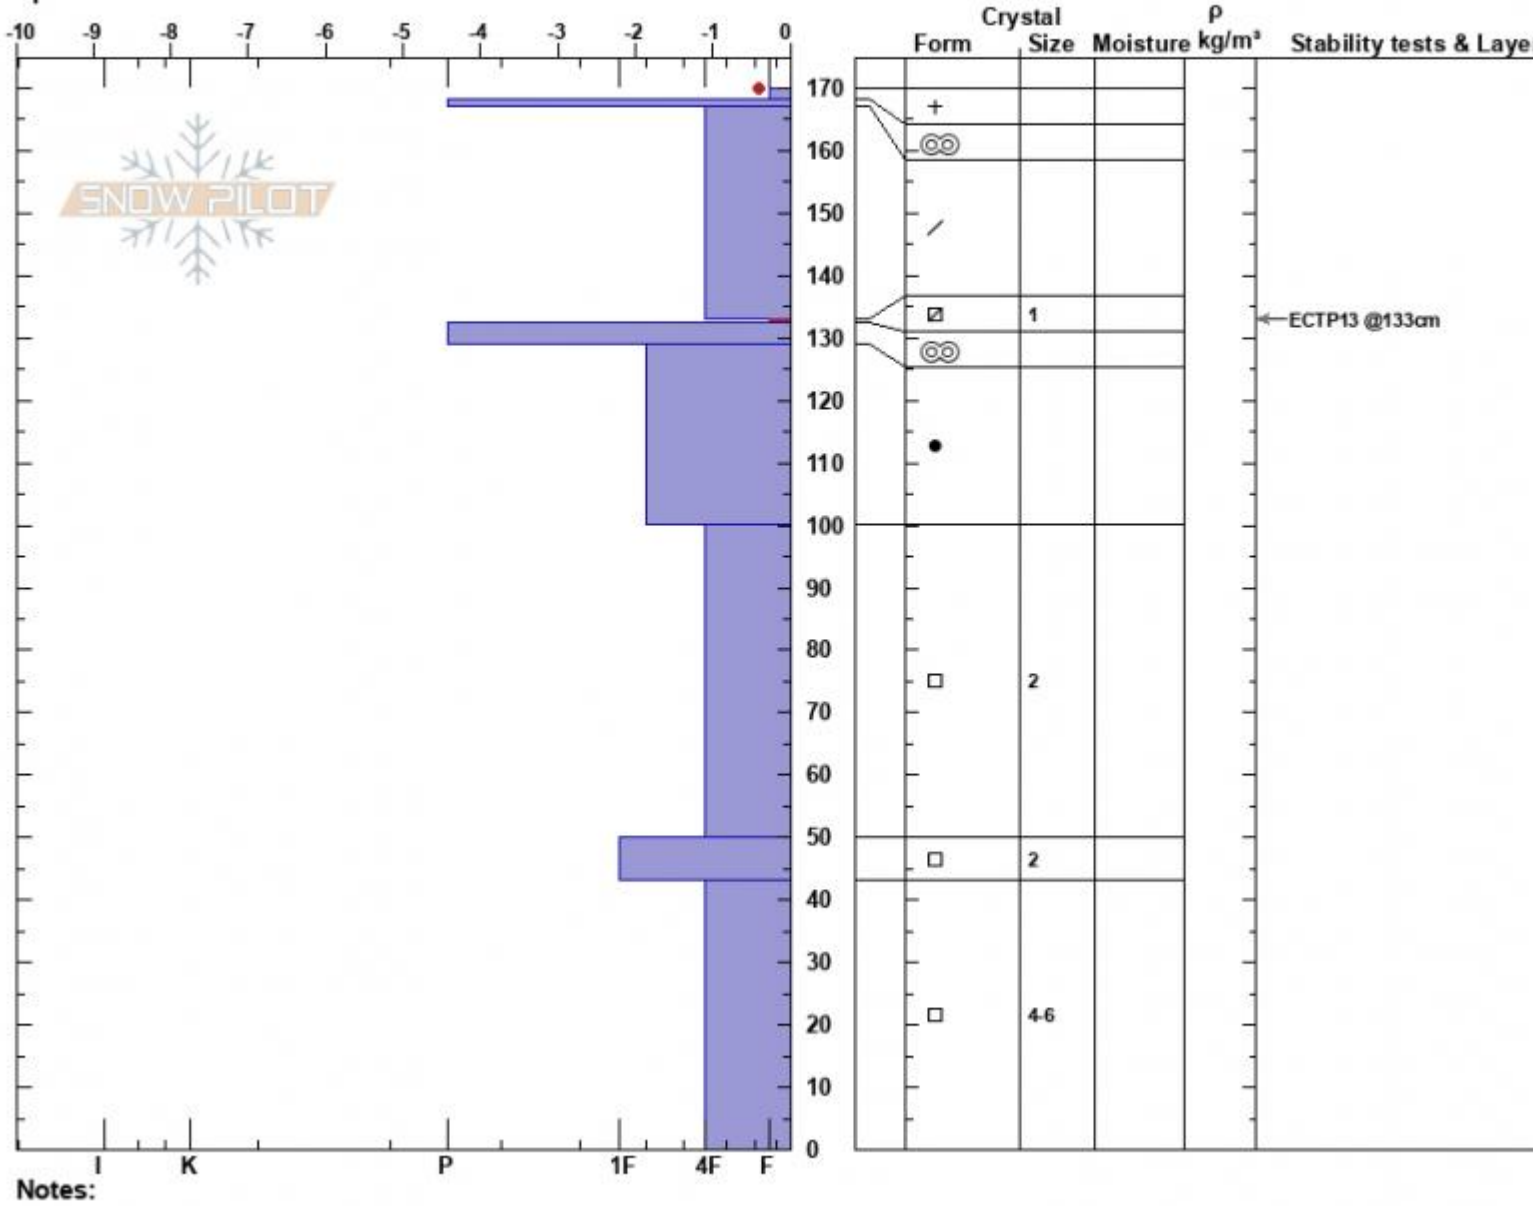

Consolation Hill
 Madison Range-S
 MT
 Elevation: 9230 ft
 Aspect: 112°
 Specifics:

Alex Haddad
 04/06/2023 - 12:52pm
 Co-ord: 44.97243N, -111.27129W
 Slope Angle: 29°
 Wind Loading: no

Stability: Poor
 Air Temperature: -8°C
 Sky Cover: FEW
 Precipitation: NO
 Wind: S Light Breeze

HS:170 Layer Notes:
 PF:25 133-132.5cm:Problematic layer

Advisory Region
 Southern Madison
 Longitude
 -111.27W
 Latitude
 45.06N
 Southern Madison, 2023-04-06