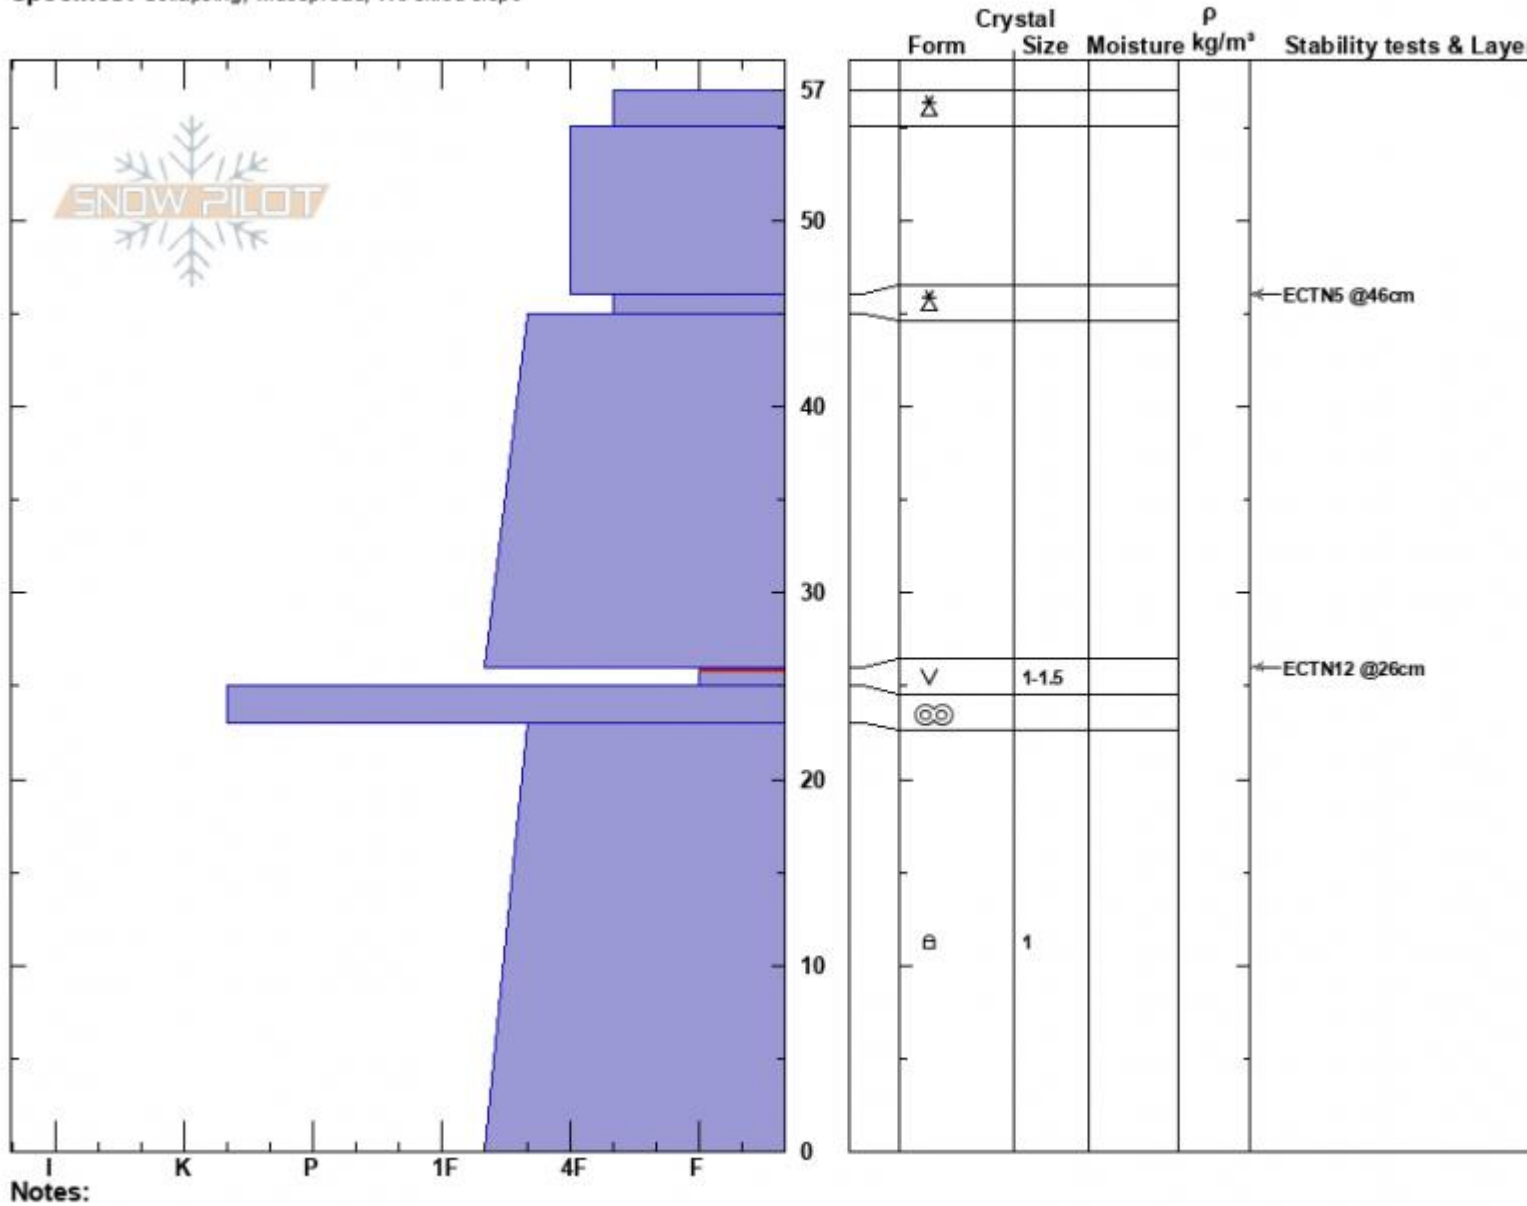

sw Mt. Henderson
 Beartooths
 MT
 Elevation: 9830 ft
 Aspect: 203°
 Specifics: Collapsing, widespread; We skied slope

Beau Fredlund
 11/07/2023 - 11:00am
 Co-ord: 45.04933N, -109.94392E
 Slope Angle: 22°
 Wind Loading:

Stability:
 Air Temperature:
 Sky Cover: BKN
 Precipitation:
 Wind:

HS:57
 Layer Notes:
 26-25cm: Problematic layer

Advisory Region
 Cooke City
 Longitude
 -109.95W
 Latitude
 45.05N
 Cooke City, 2023-11-08