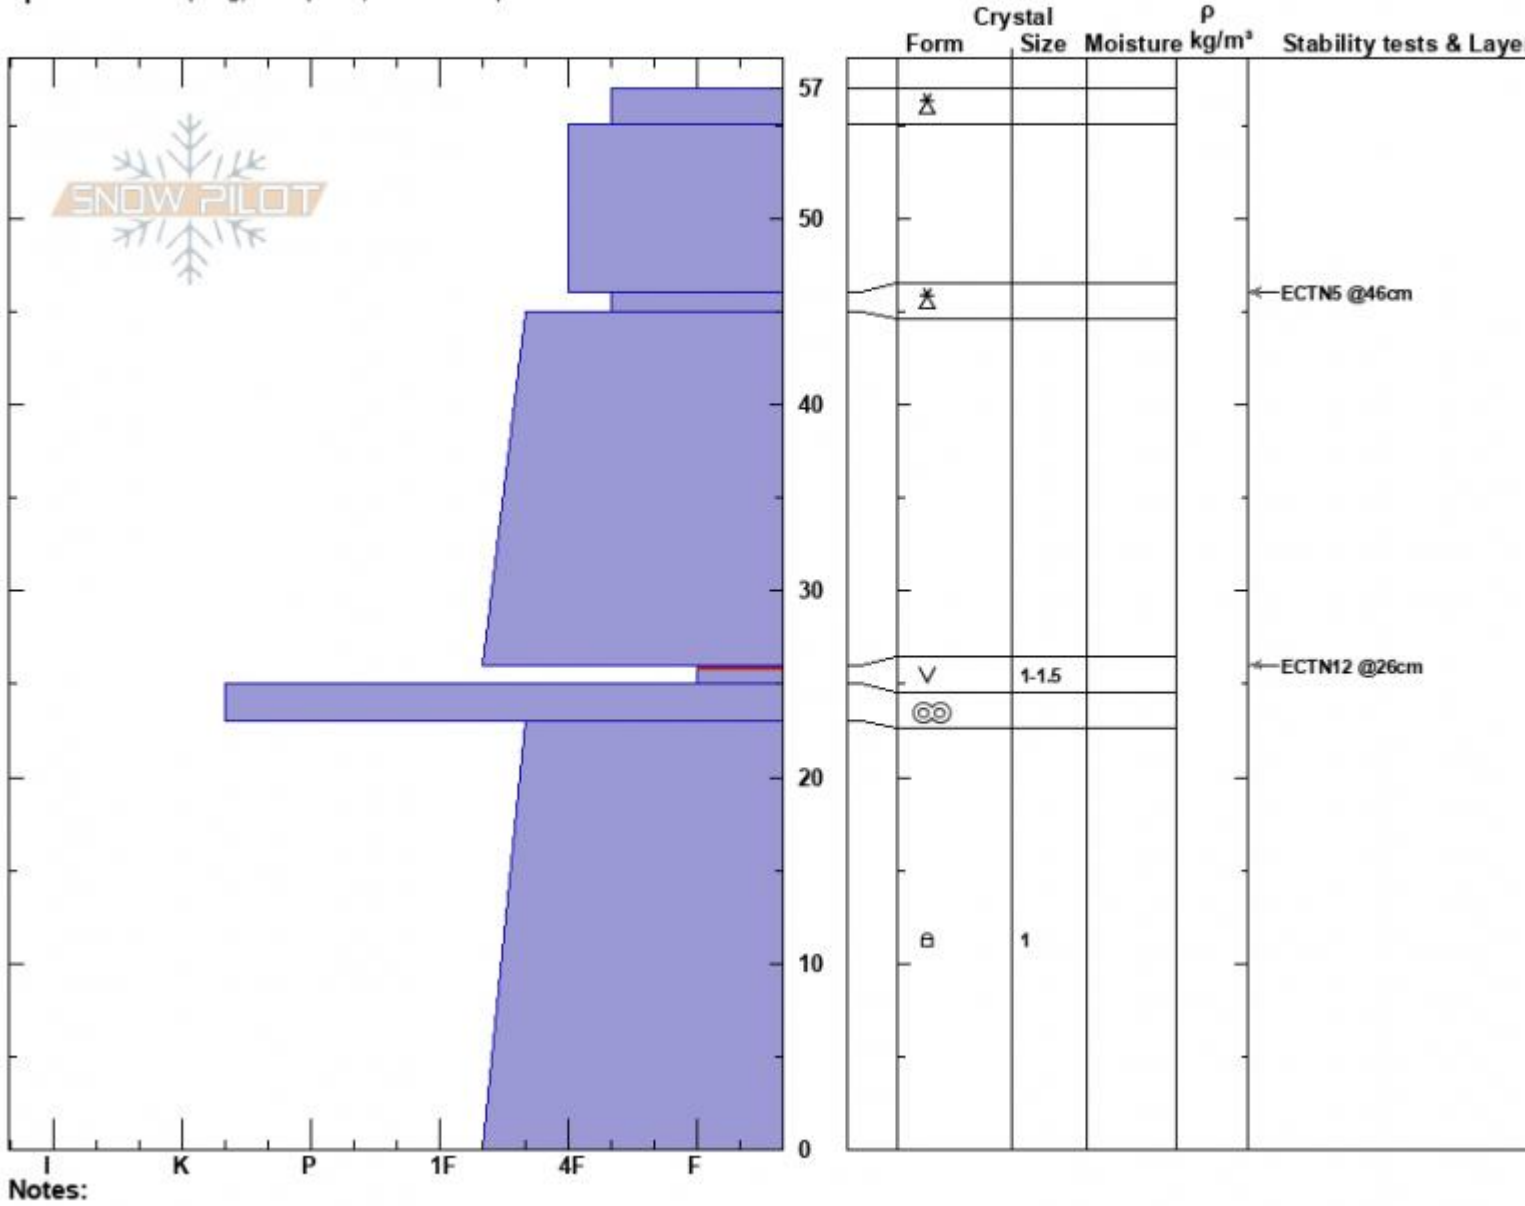

sw Mt. Henderson
 Beartooths
 MT
 Elevation: 9830 ft
 Aspect: 203°
 Specifics: Collapsing, widespread; We skied slope

Beau Fredlund
 11/07/2023 - 11:00am
 Co-ord: 45.04933N, -109.94392E
 Slope Angle: 22°
 Wind Loading:

Stability:
 Air Temperature:
 Sky Cover: BKN
 Precipitation:
 Wind:

HS:57
 Layer Notes:
 26-25cm: Problematic layer

Advisory Region
 Cooke City
 Longitude
 -109.95W
 Latitude
 45.05N
 Cooke City, 2023-11-08