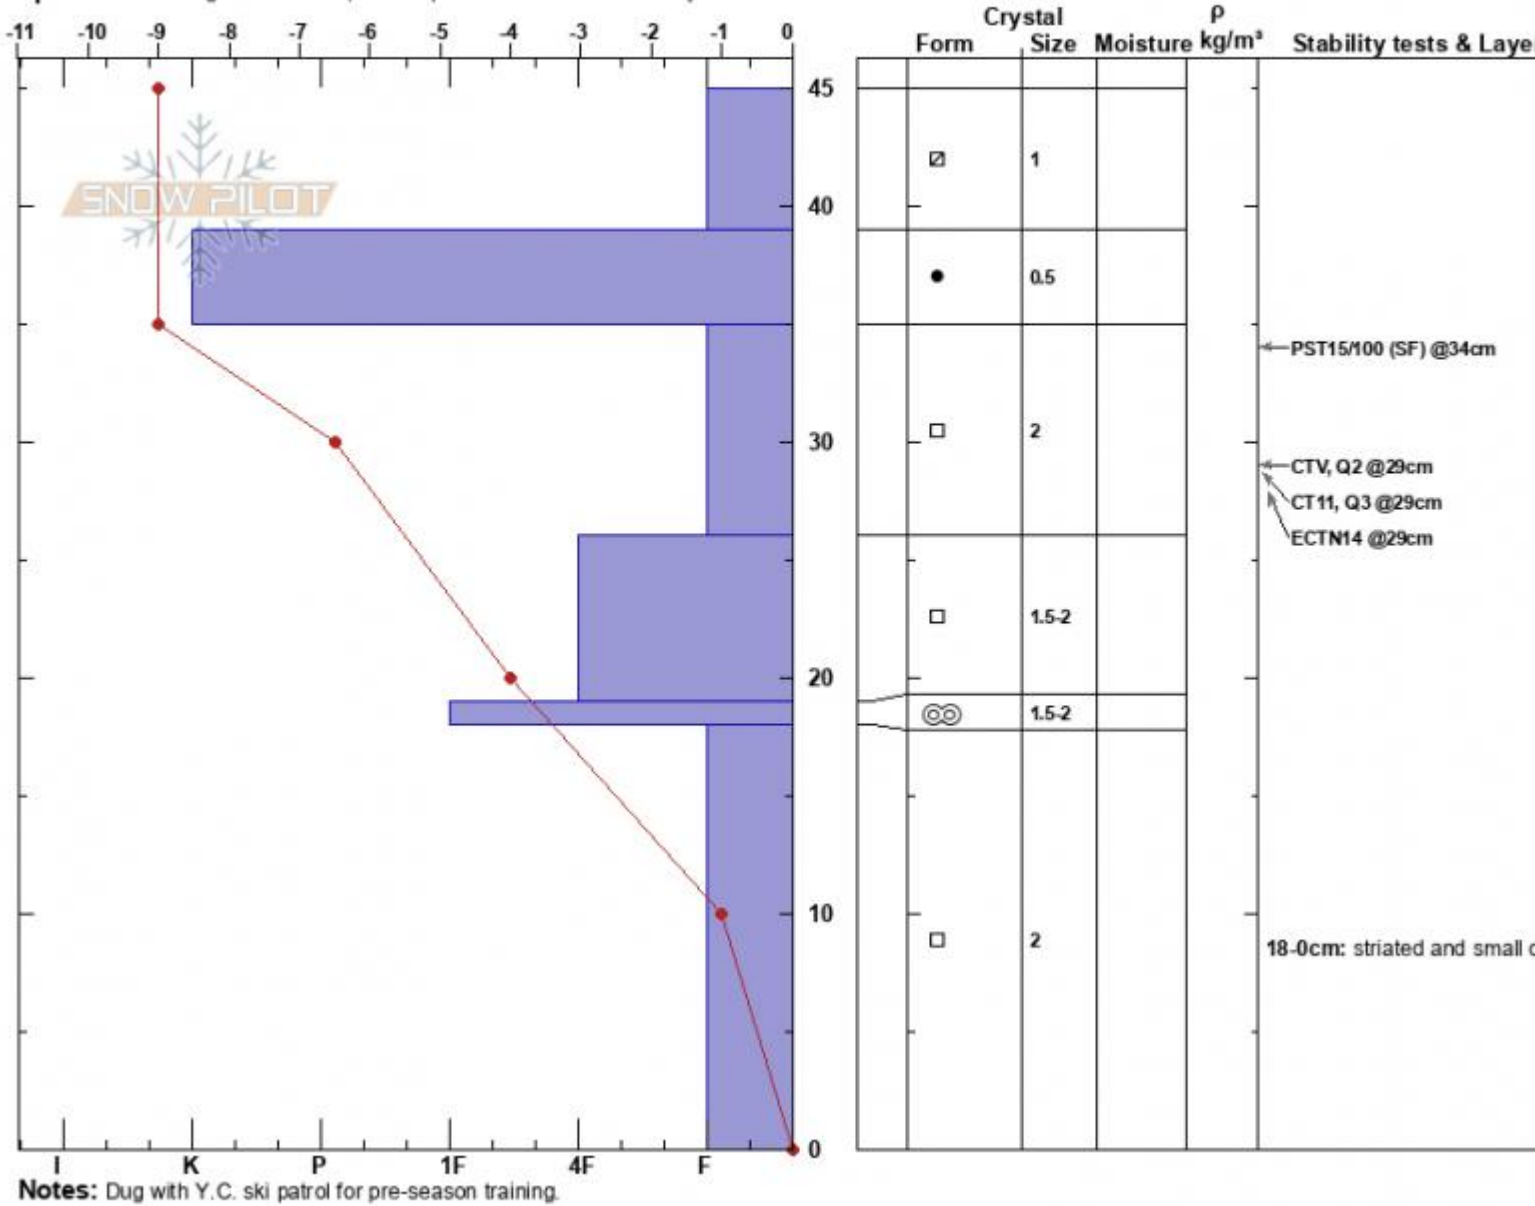

Y.C. 9,350' NE
 Madison Range-N
 MT
 Elevation: 9350 ft
 Aspect: 60°
 Specifics: Pit dug in a Ski Area; Pit is representative of backcountry

Alex Marienthal
 11/30/2023 - 12:20pm
 Co-ord: 45.23322N, -111.44754W
 Slope Angle: 25°
 Wind Loading: previous

Stability:
 Air Temperature: -6°C
 Sky Cover: BKN
 Precipitation: NO
 Wind: Calm

HS:45
 Layer Notes:
 35-26cm: Problematic layer
 18-0cm: striated and small cups

Advisory Region
 Northern Madison
 Longitude
 -111.44W
 Latitude
 45.23N
 Northern Madison, 2023-12-03