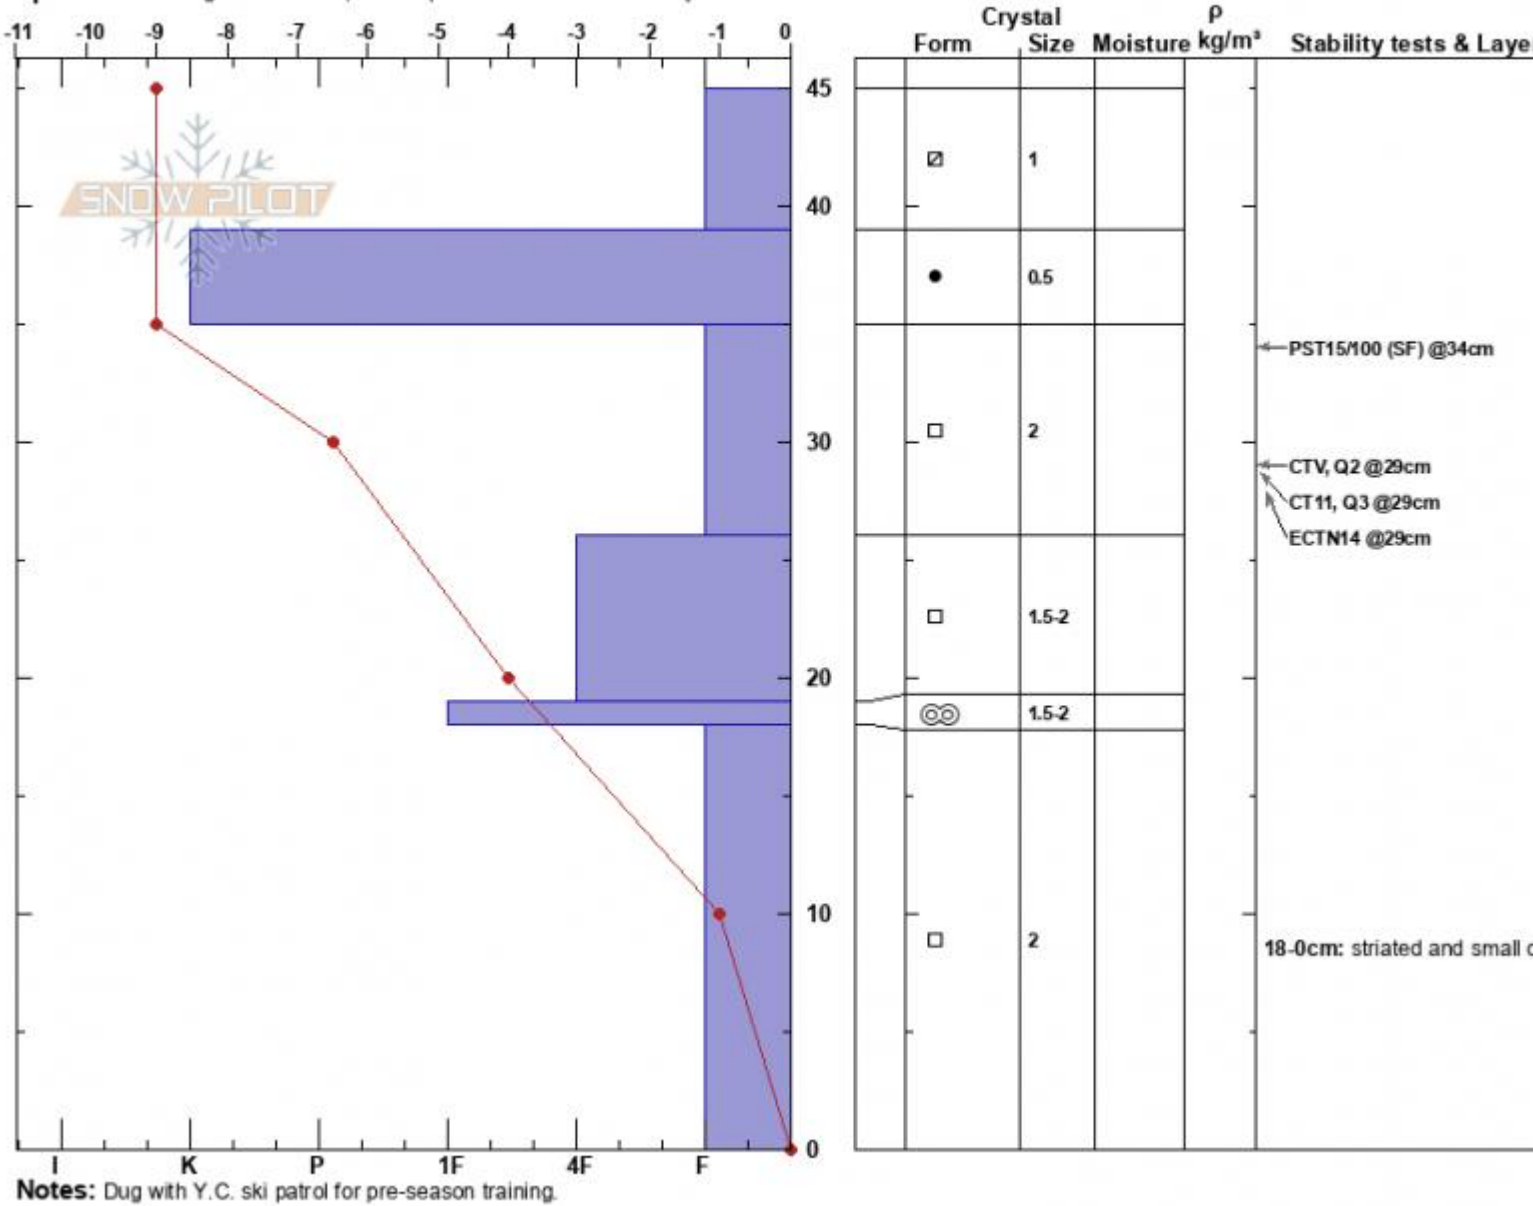

Y.C. 9,350' NE
 Madison Range-N
 MT
 Elevation: 9350 ft
 Aspect: 60°
 Specifics: Pit dug in a Ski Area; Pit is representative of backcountry

Alex Marienthal
 11/30/2023 - 12:20pm
 Co-ord: 45.23322N, -111.44754W
 Slope Angle: 25°
 Wind Loading: previous

Stability:
 Air Temperature: -6°C
 Sky Cover: BKN
 Precipitation: NO
 Wind: Calm

HS:45
 Layer Notes:
 35-26cm: Problematic layer
 18-0cm: striated and small cups

Advisory Region
 Northern Madison
 Longitude
 -111.44W
 Latitude
 45.23N
 Northern Madison, 2023-12-03