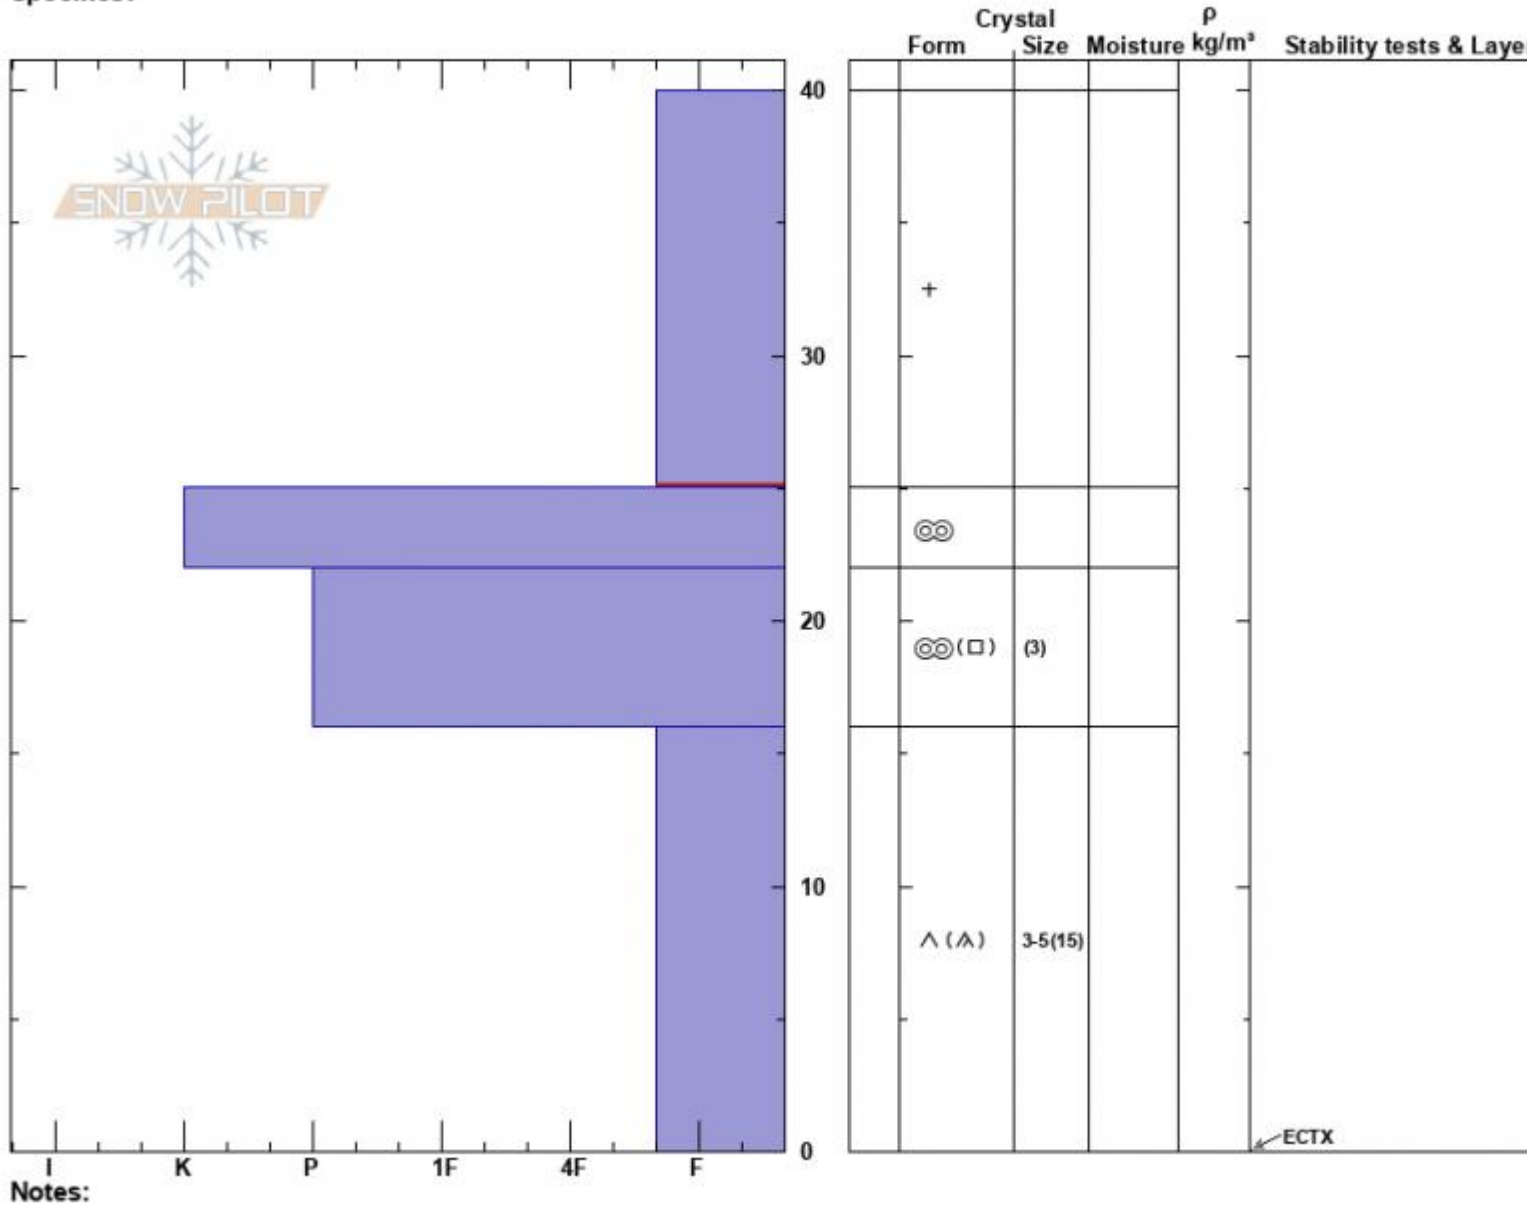

Ski Hill
 Lionhead Range
 MT
 Elevation: 8000 ft
 Aspect: 47°
 Specifics:

Zach Peterson
 12/03/2023 - 1:00pm
 Co-ord:
 Slope Angle: 18°
 Wind Loading: no

Stability:
 Air Temperature:
 Sky Cover: OVC
 Precipitation: NO
 Wind: SW Light Breeze

HS:40
 Layer Notes:
 40-25cm: Problematic layer

Notes:
 Advisory Region
 Lionhead Range
 Longitude
 -111.29W
 Latitude
 44.70N
 Lionhead Range, 2023-12-03