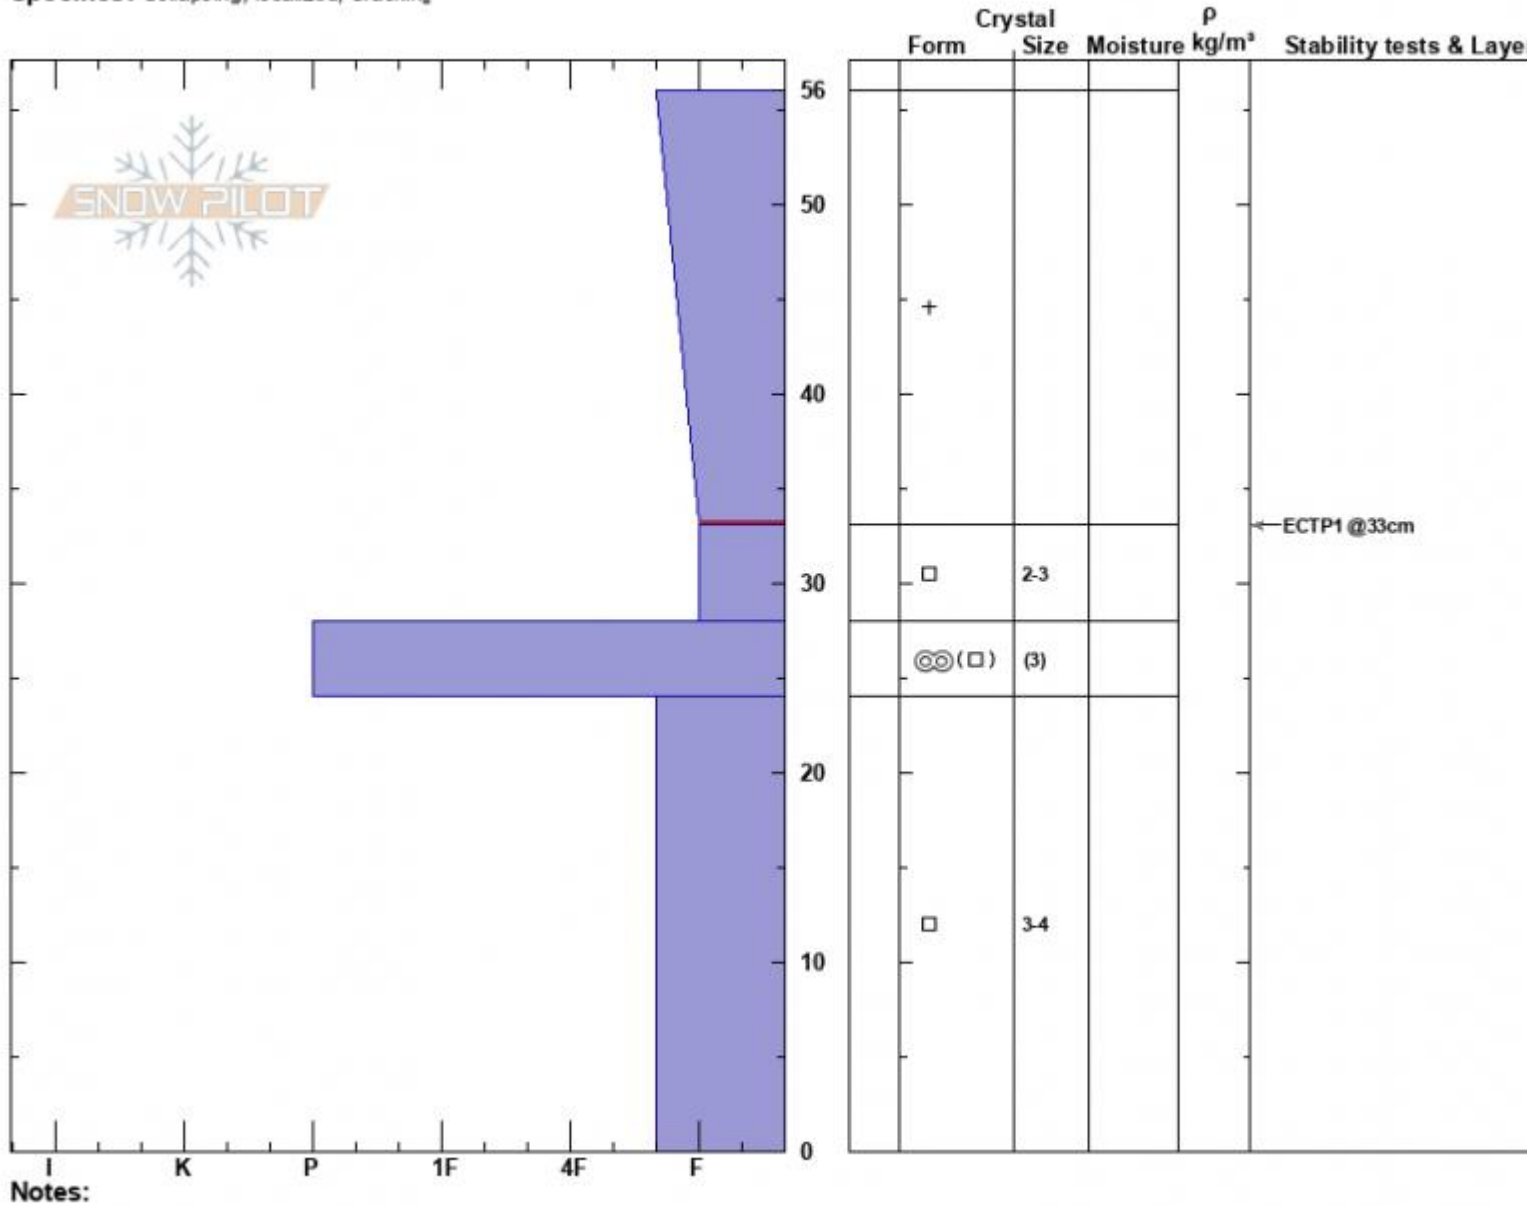

Lower Lionhead Ridge
 Lionhead Range
 MT
 Elevation: 8700 ft
 Aspect: 36°
 Specifics: Collapsing, localized; Cracking

Zach Peterson
 12/03/2023 - 2:00pm
 Co-ord:
 Slope Angle: 27°
 Wind Loading: previous

Stability:
 Air Temperature:
 Sky Cover: OVC
 Precipitation: NO
 Wind: W Moderate

HS:56
 Layer Notes:
 56-33cm: Problematic layer

Advisory Region
 Lionhead Range
 Longitude
 -111.32W
 Latitude
 44.71N
 Lionhead Range, 2023-12-03