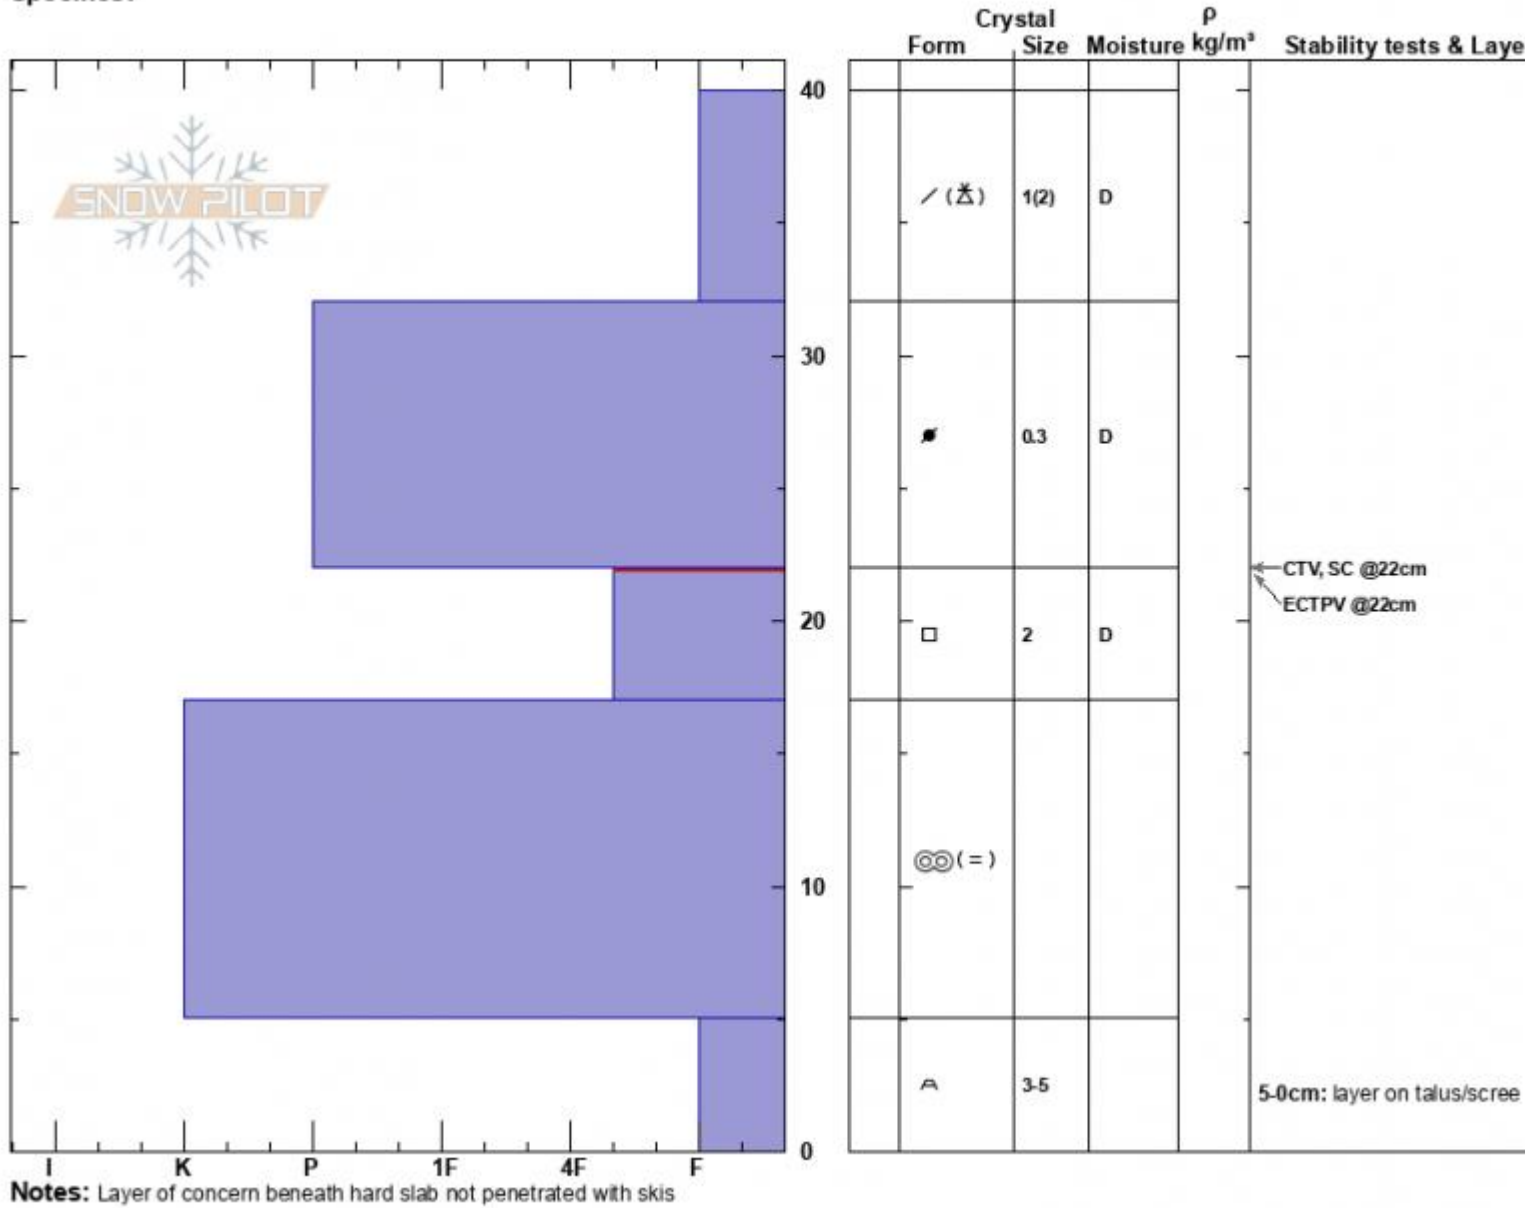

Turnstile runout
 Bridger Range
 MT
 Elevation: 7860 ft
 Aspect: 90°
 Specifics:

peter carse
 12/04/2023 - 11:00am
 Co-ord: 45.82839N, -110.92929W
 Slope Angle: 27°
 Wind Loading: previous

Stability:
 Air Temperature: -3°C
 Sky Cover: BKN
 Precipitation: NO
 Wind: S Light Breeze

HS:40
 PF:25
 PS: 8
 Layer Notes:
 22-17cm: Problematic layer
 5-0cm: layer on talus/scree

Advisory Region
 Bridger Range
 Bridger Range, 2023-12-04