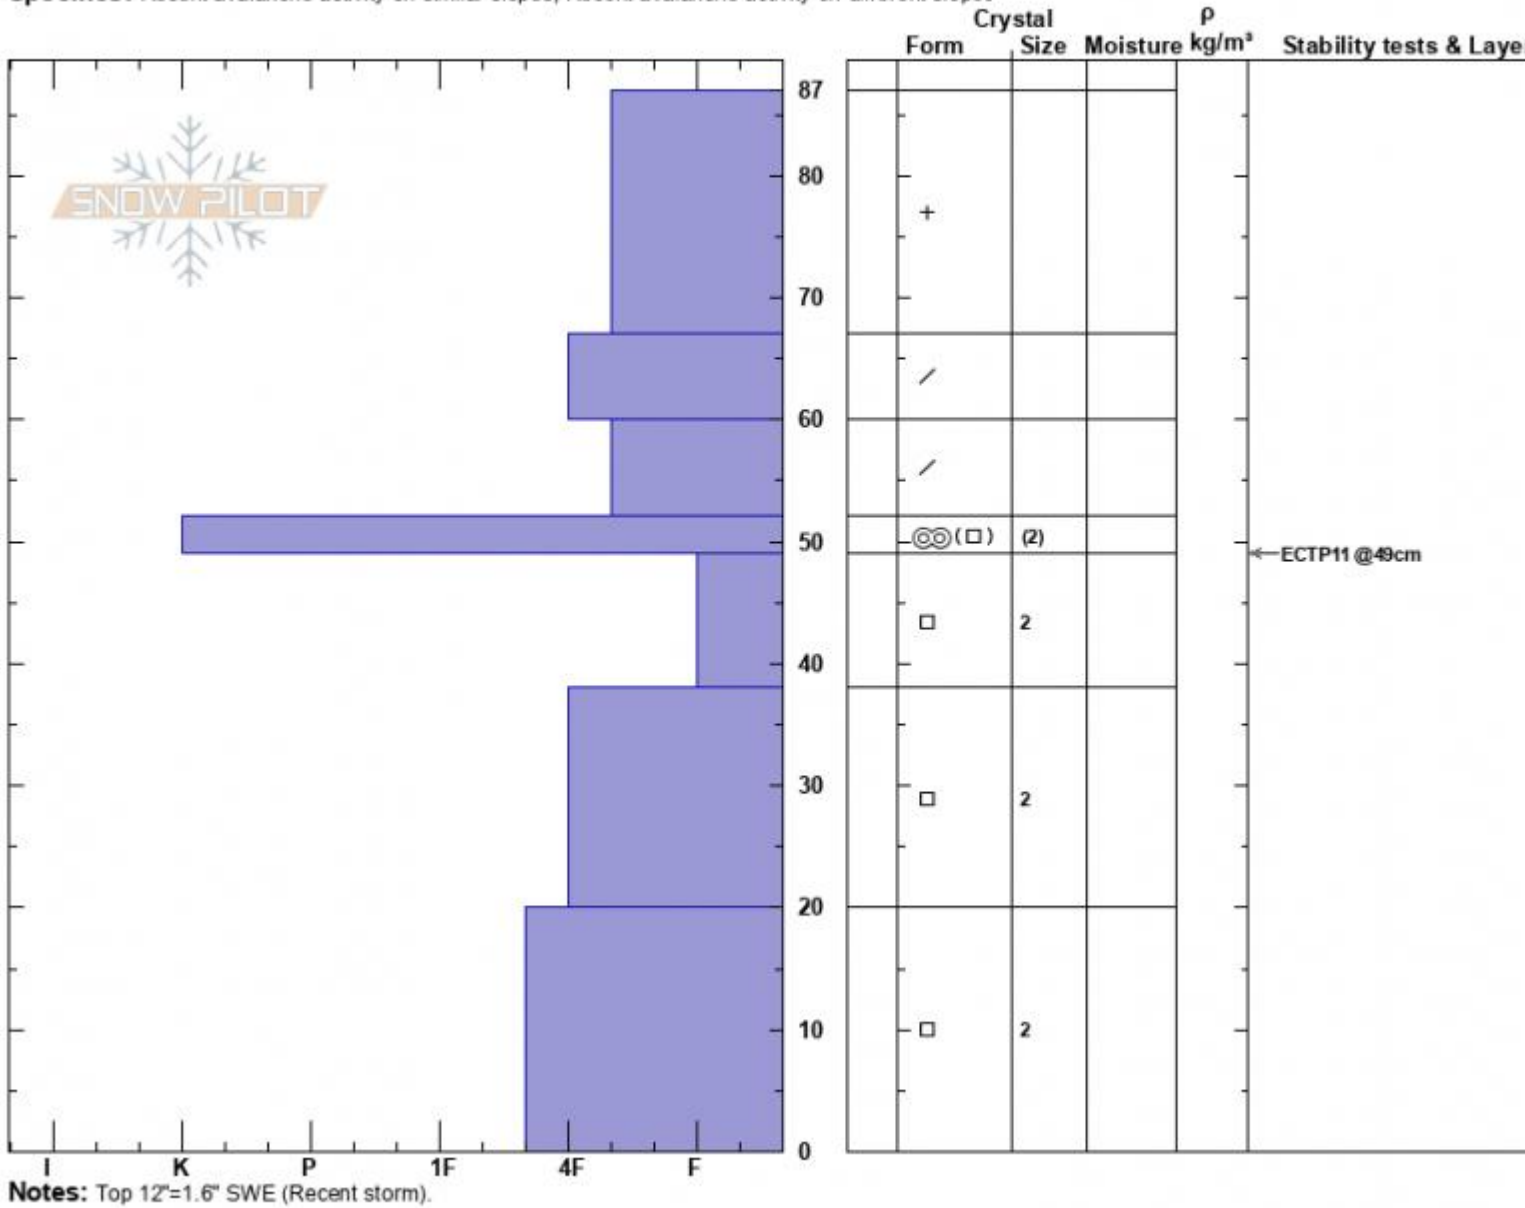

DaisyRd/W.Henderson
 Cooke City
 MT
 Elevation: 9510 ft
 Aspect: 235°
 Specifics: Recent avalanche activity on similar slopes; Recent avalanche activity on different slopes

Alex Marienthal
 12/05/2023 - 10:15am
 Co-ord: 45.05007N, -109.95097W
 Slope Angle: 25°
 Wind Loading: previous

Stability: Poor
 Air Temperature: -2.5°C
 Sky Cover: OVC
 Precipitation: S-1
 Wind: Calm

HS:87
 Layer Notes:
 49-38cm: Problematic layer

Advisory Region
 Cooke City
 Longitude
 -109.95W
 Latitude
 45.05N
 Cooke City, 2023-12-06