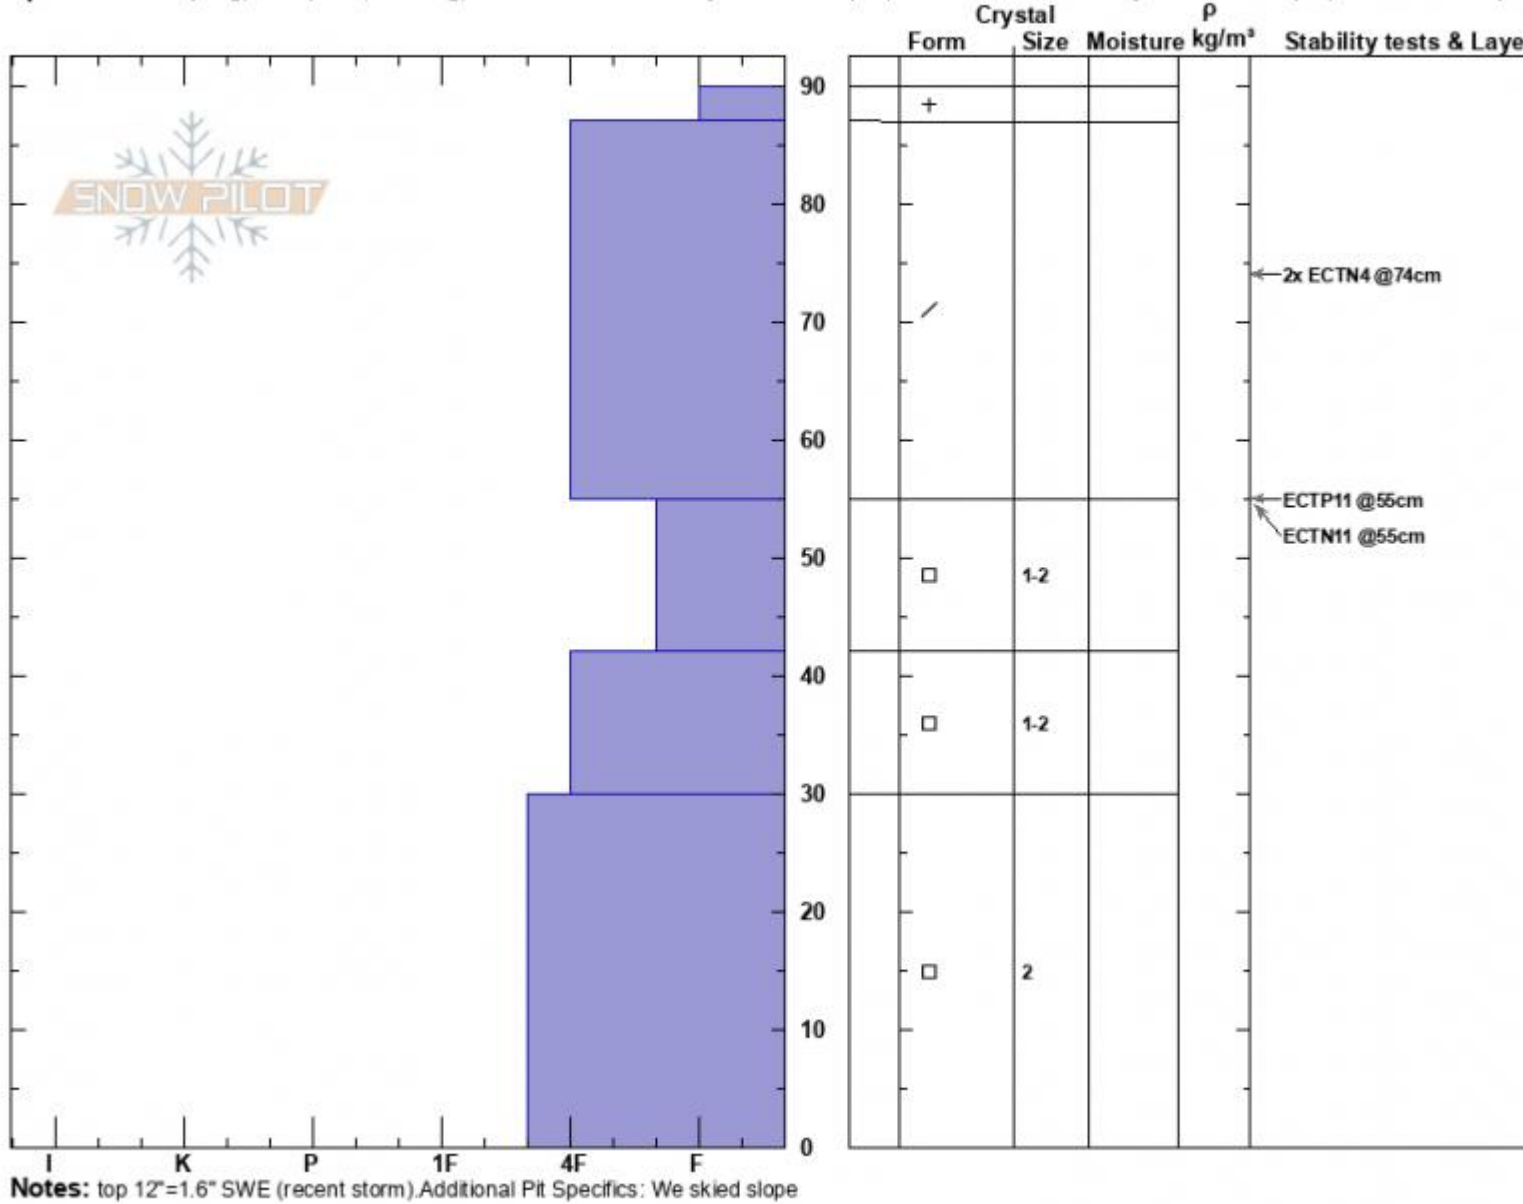

Wade's/Rob's Knob  
 Cooke City  
 MT  
 Elevation: 9520 ft  
 Aspect: 50°

Alex Marienthal  
 12/05/2023 - 11:40am  
 Co-ord: 45.06757N, -109.95193W  
 Slope Angle: 25°  
 Wind Loading: previous

Stability: Poor  
 Air Temperature:  
 Sky Cover: OVC  
 Precipitation: S-1  
 Wind: Calm

HS:90  
 PF:69  
 Layer Notes: 55-42cm:Problematic layer

Specifics: Collapsing, widespread; Cracking; Recent avalanche activity on similar slopes; Recent avalanche activity on different slopes; Ski tracks on slope

Advisory Region  
 Cooke City  
 Longitude  
 -109.95W  
 Latitude  
 45.05N  
 Cooke City, 2023-12-06