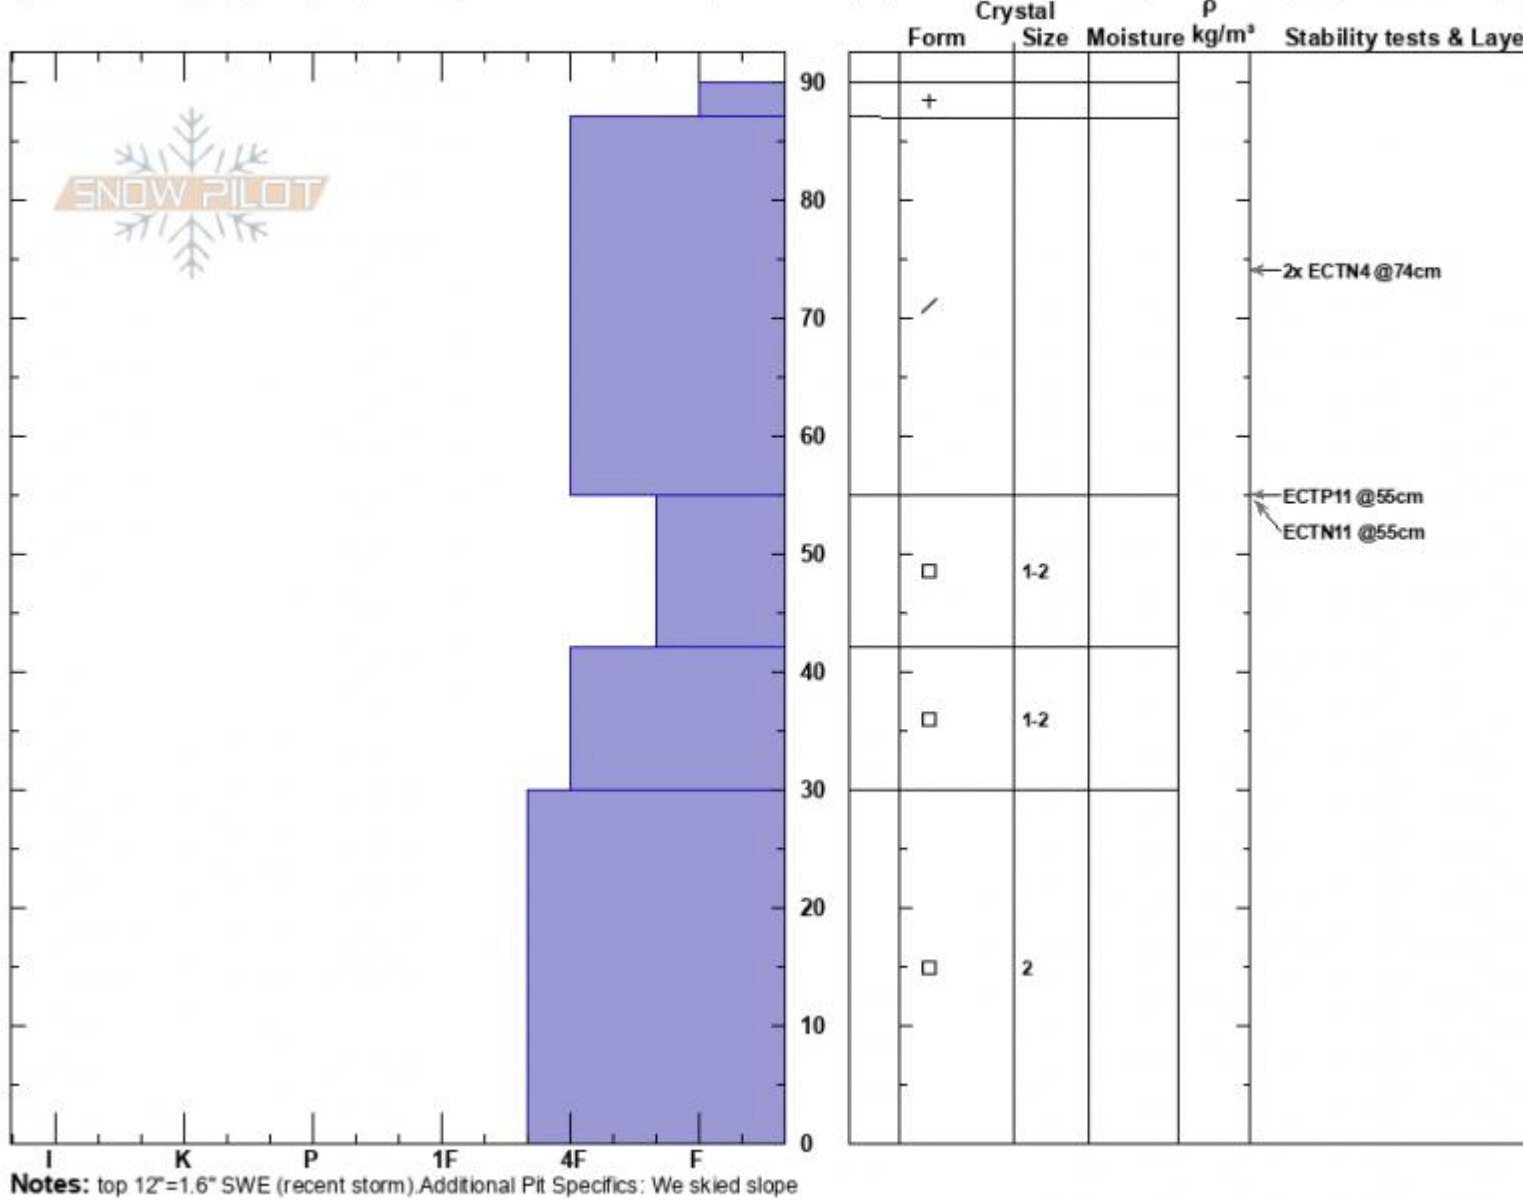

Wade's/Rob's Knob
 Cooke City
 MT
 Elevation: 9520 ft
 Aspect: 50°

Alex Marienthal
 12/05/2023 - 11:40am
 Co-ord: 45.06757N, -109.95193W
 Slope Angle: 25°
 Wind Loading: previous

Stability: Poor
 Air Temperature:
 Sky Cover: OVC
 Precipitation: S-1
 Wind: Calm

HS:90
 PF:69
 Layer Notes: 55-42cm:Problematic layer

Specifics: Collapsing, widespread; Cracking; Recent avalanche activity on similar slopes; Recent avalanche activity on different slopes; Ski tracks on slope

Advisory Region
 Cooke City
 Longitude
 -109.95W
 Latitude
 45.05N
 Cooke City, 2023-12-06