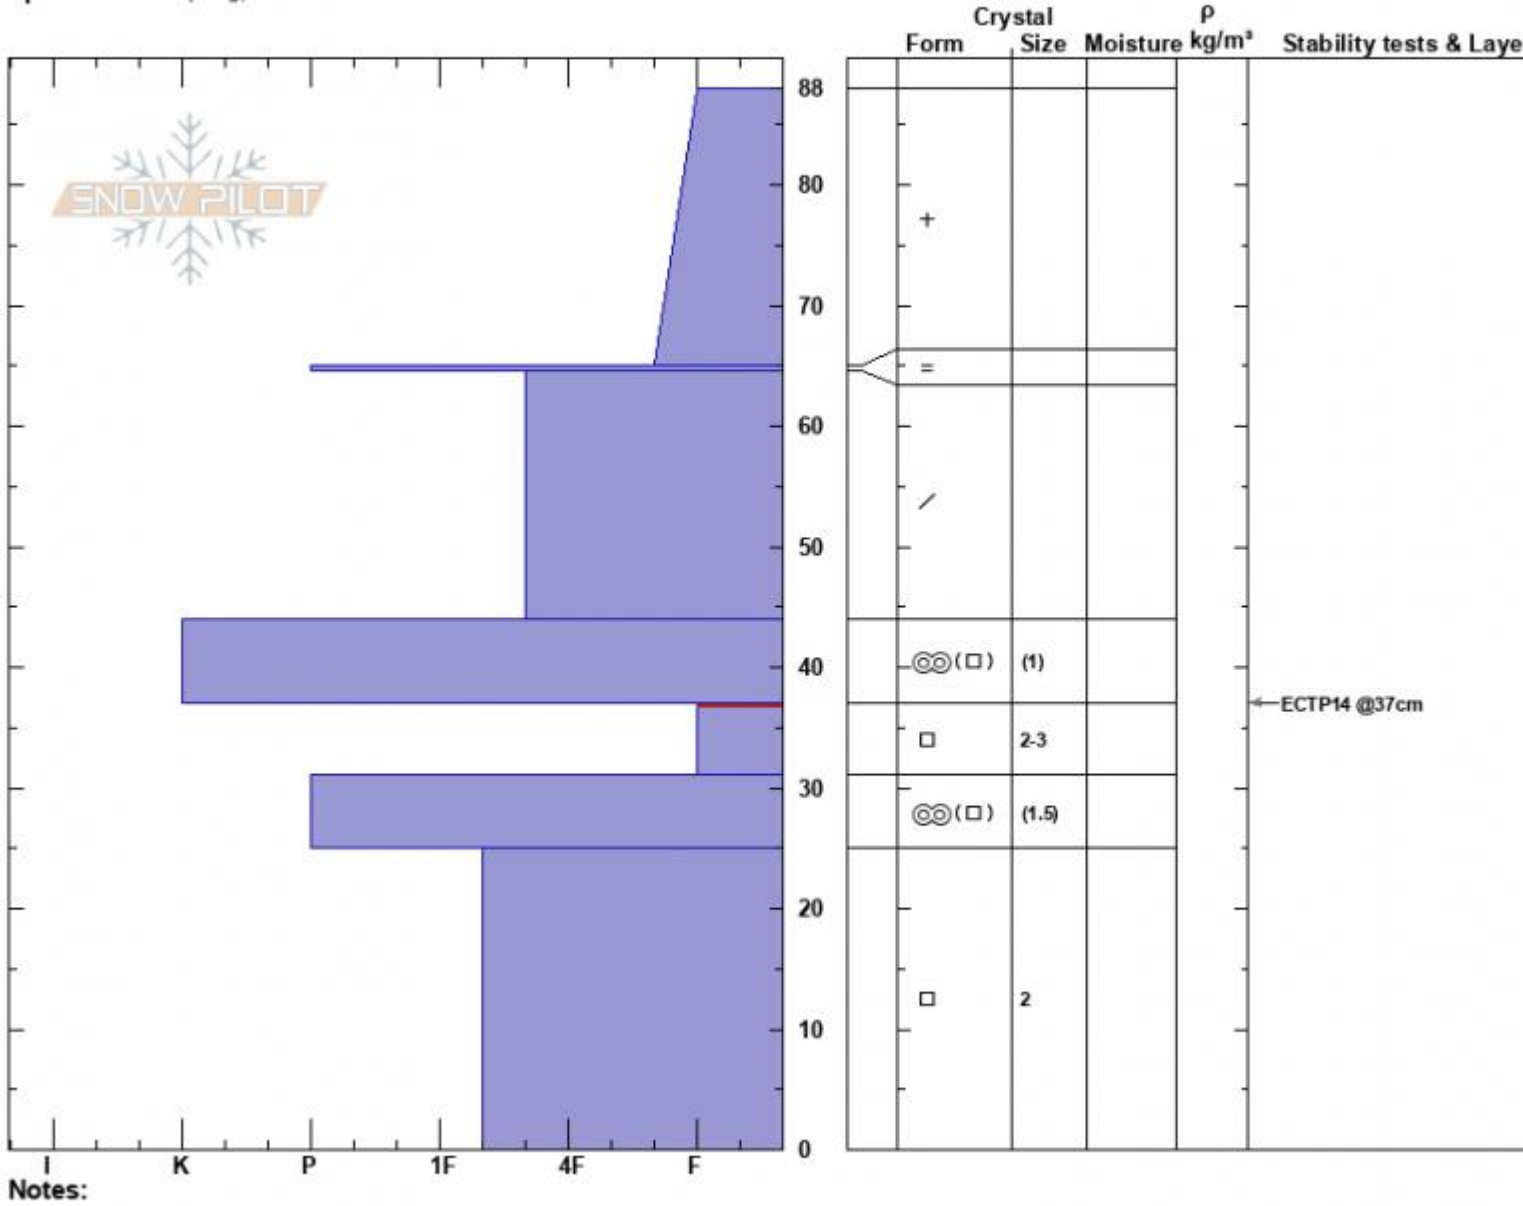

Sawtelle SW Profile
 Centennial Range
 ID
 Elevation: 9070 ft
 Aspect: 220°
 Specifics: Collapsing, localizer

Dave Zinn
 12/07/2023 - 12:30pm
 Co-ord: 44.55473N, -111.44483W
 Slope Angle: 13°
 Wind Loading: no

Stability: Poor
 Air Temperature:
 Sky Cover: BKN
 Precipitation: NO
 Wind: W Moderate

HS:88
 PF:40
 Layer Notes: 37-31cm:Problematic layer

Notes:
 Advisory Region
 Island Park
 Longitude
 -111.44W
 Latitude
 44.56N
 Island Park, 2023-12-07