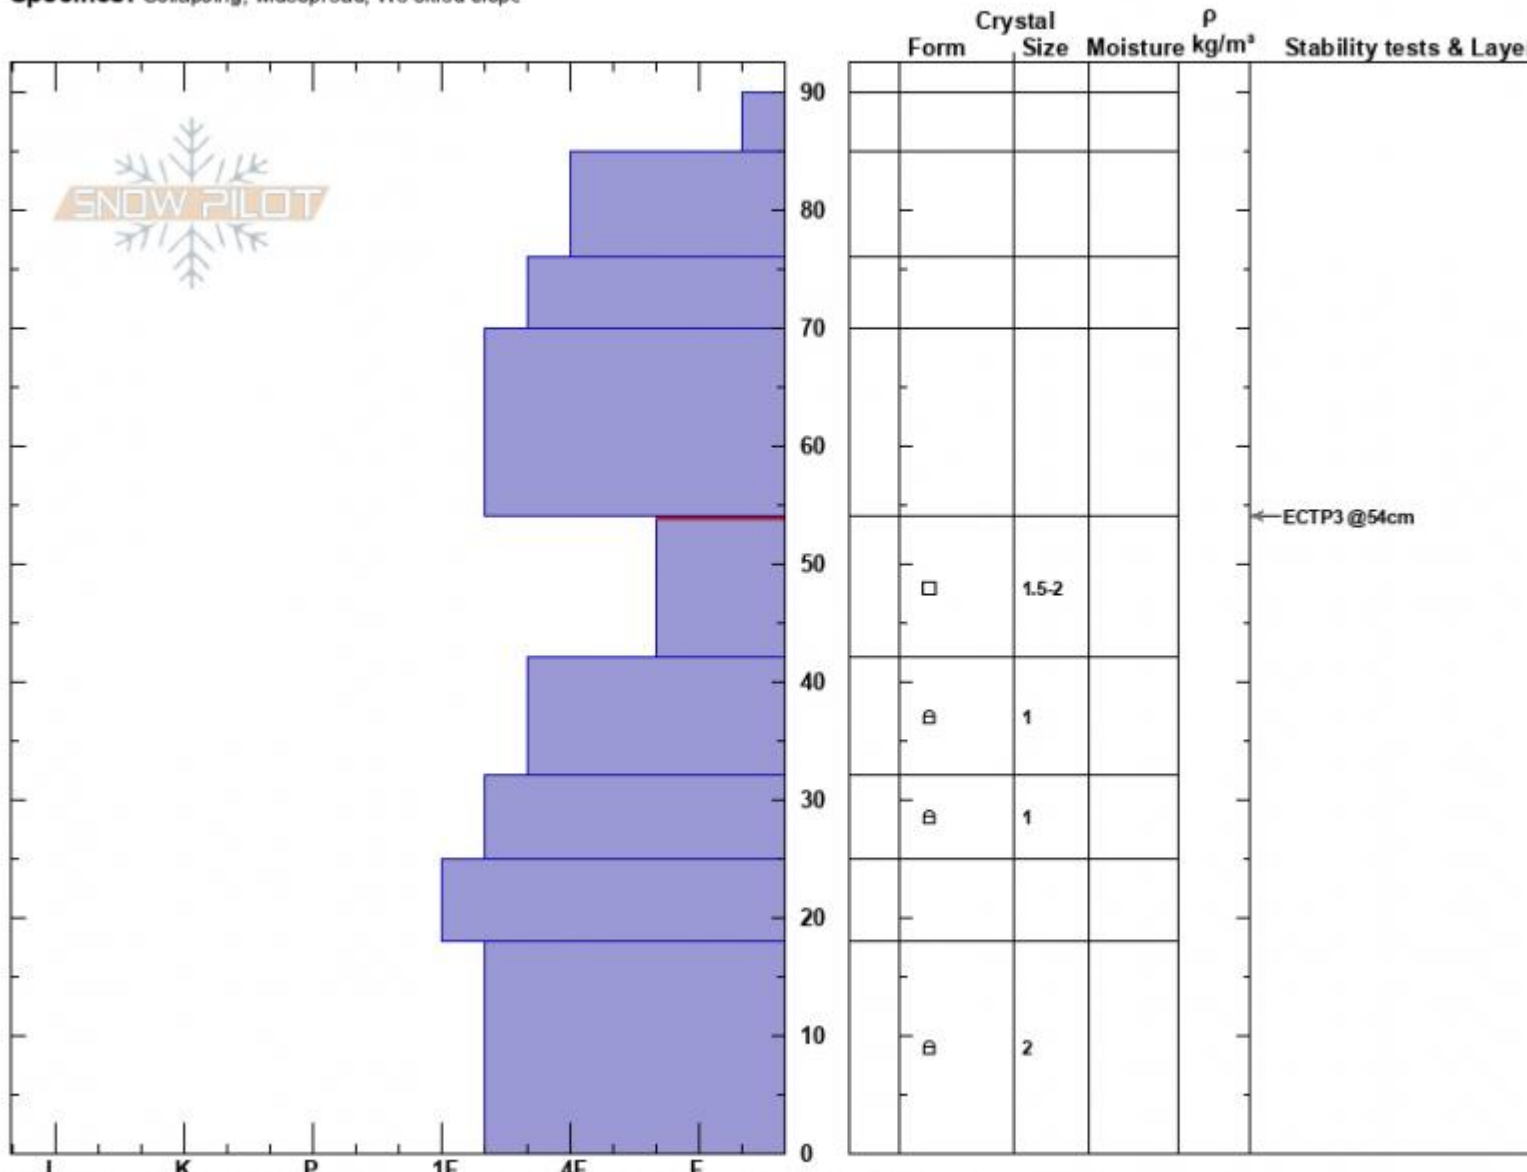

south of Cooke City  
Absaroka Range  
MT  
Elevation: 9750 ft  
Aspect: 270°  
Specifics: Collapsing, widespread; We skied slope

Beau Fredlund  
12/08/2023 - 1:30pm  
Co-ord: 44.98475N, -109.92549E  
Slope Angle: 30°  
Wind Loading:

Stability:  
Air Temperature:  
Sky Cover: BKN  
Precipitation:  
Wind: Calm

HS:90  
Layer Notes:  
54-42cm: Problematic layer

Notes: Counted about 20 large collapses today, about 1/2 in Hayden Creek, 1/2 in Republic Creek, on all aspects.

Advisory Region  
Cooke City  
Longitude  
-109.94W  
Latitude  
44.99N  
Cooke City, 2023-12-08