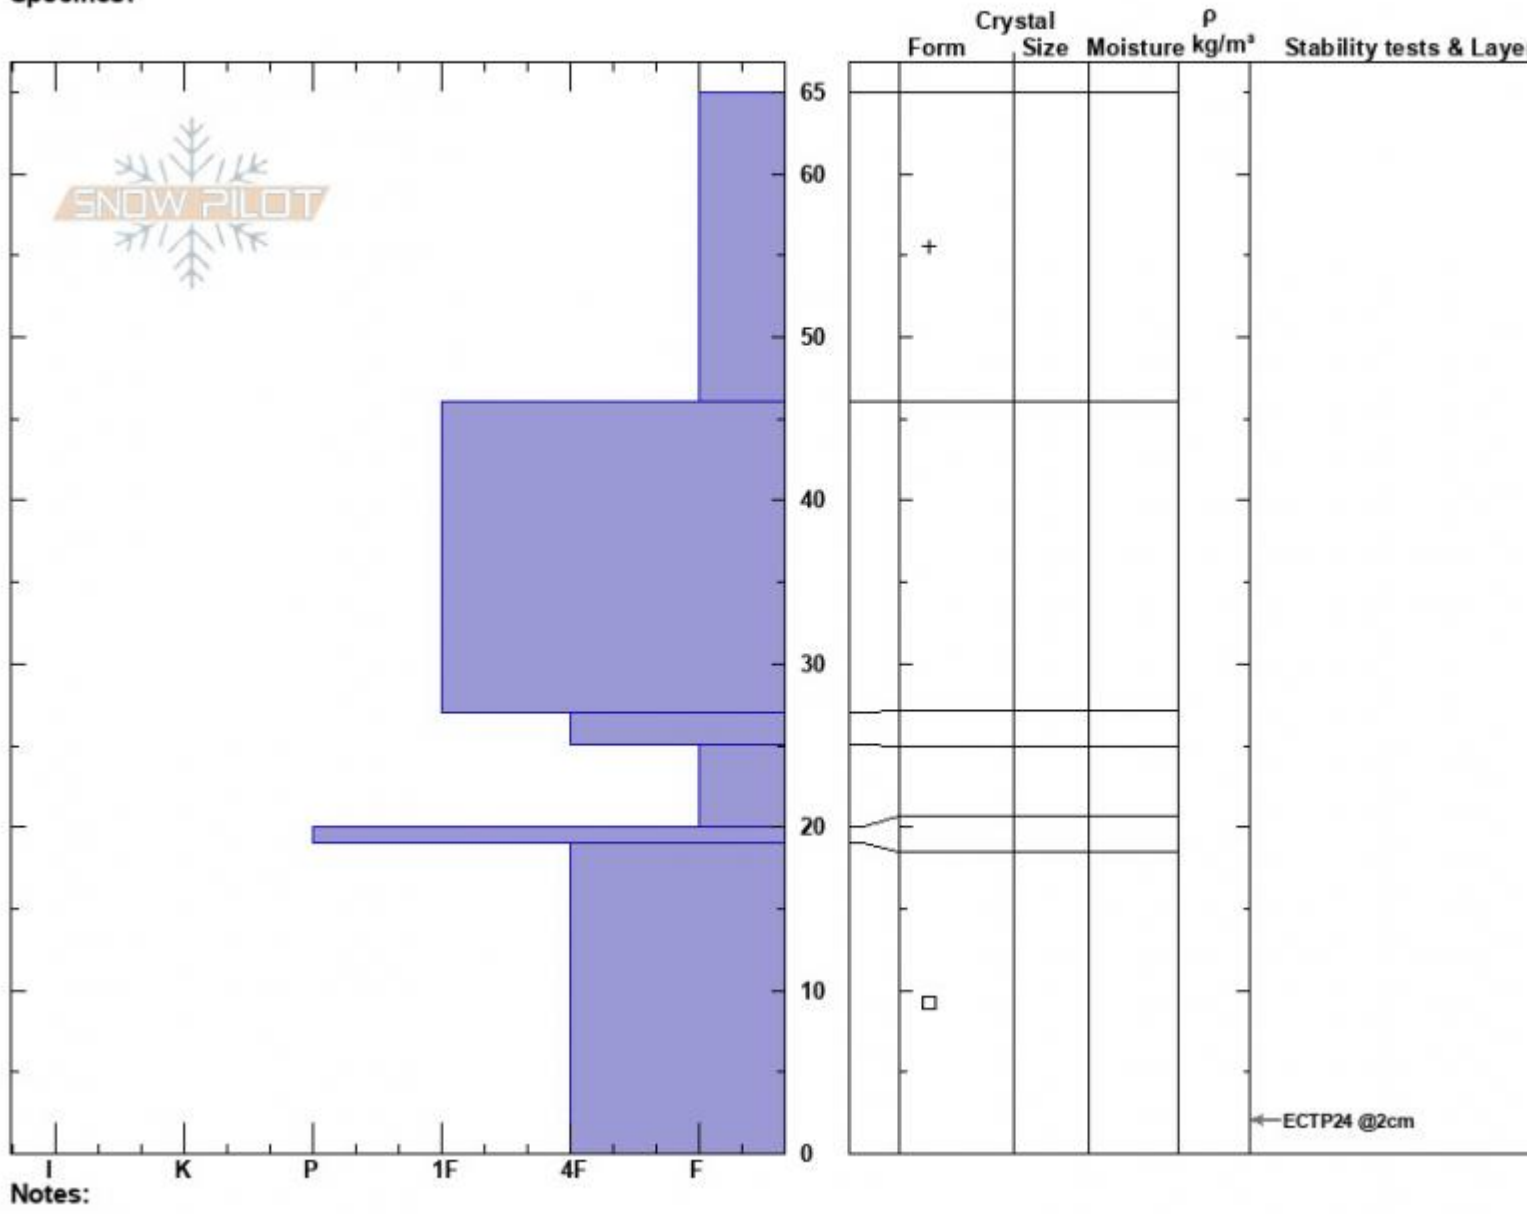

Lionhead Ridge
 Madison Range-S
 MT
 Elevation: 8764 ft
 Aspect: 86°
 Specifics:

Jackson Krause
 12/09/2023 - 1:40pm
 Co-ord: 44.70893N, -111.30850W
 Slope Angle: 15°
 Wind Loading: previous

Stability:
 Air Temperature:
 Sky Cover: BKN
 Precipitation: S-1
 Wind: SW Moderate

HS:65
 PF:65
 Layer Notes:
 19-0cm: Problematic layer

Advisory Region
 Lionhead Range
 Longitude
 -111.32W
 Latitude
 44.71N
 Lionhead Range, 2023-12-09