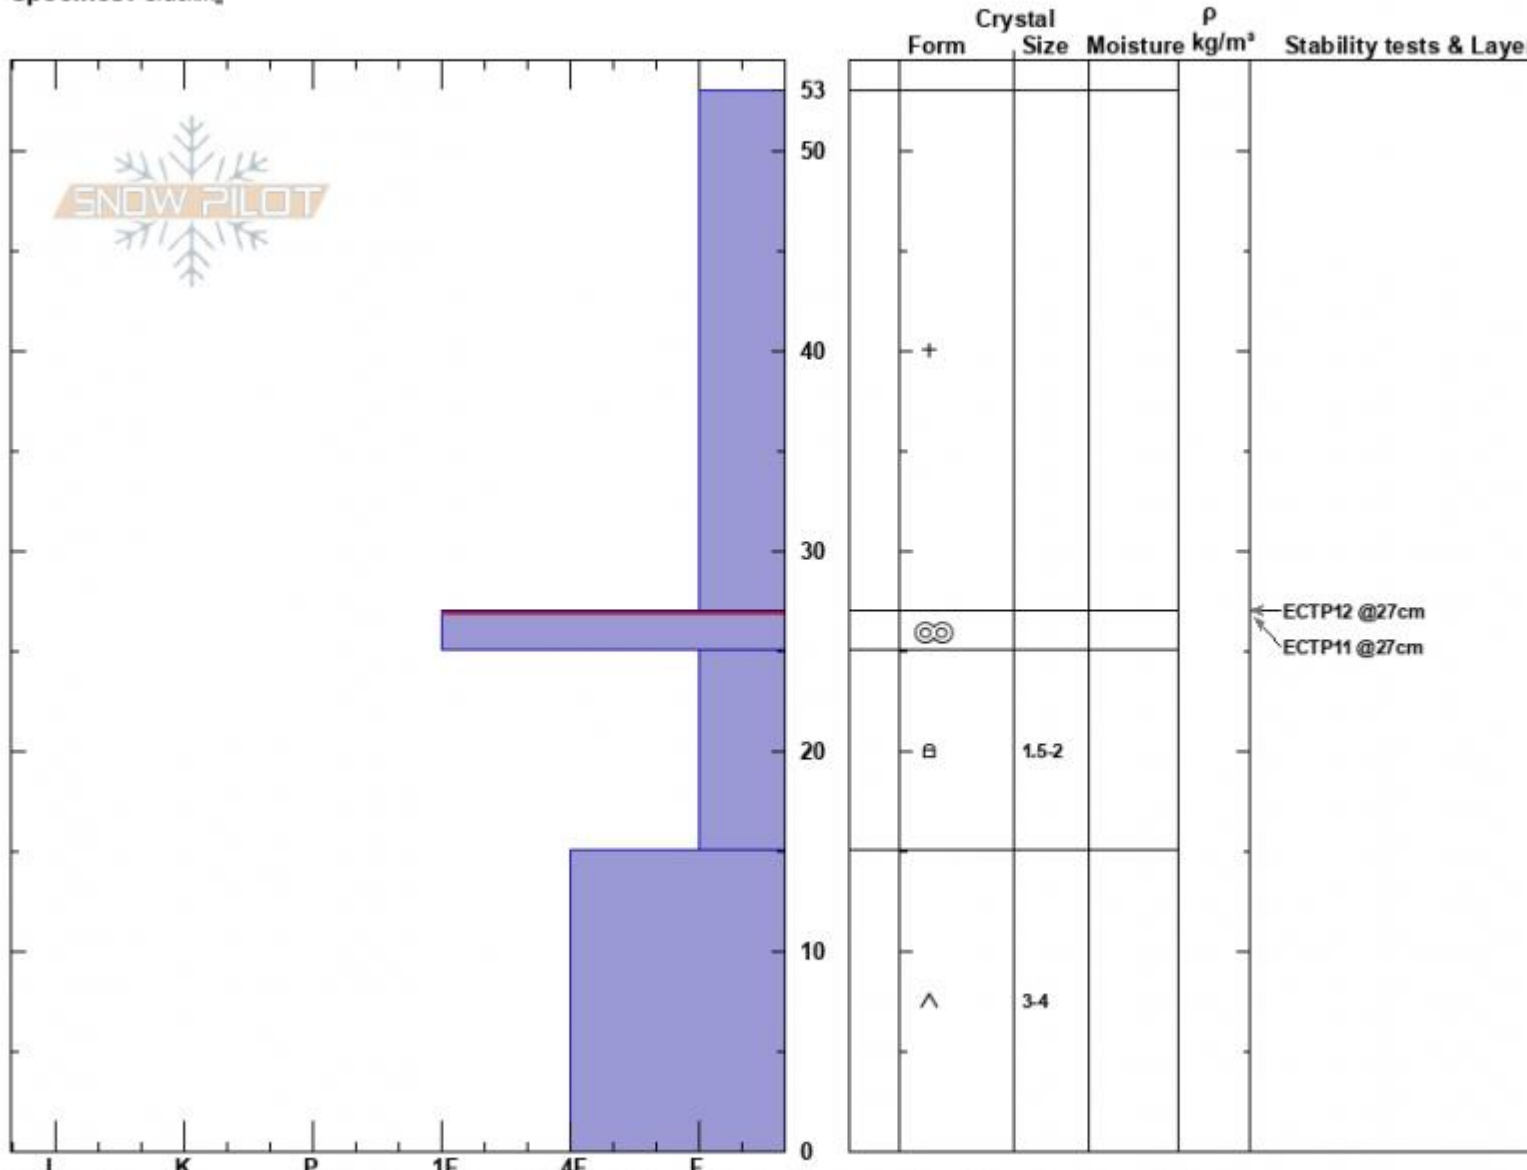

Beehive exploration  
 Madison Range-N  
 MT  
 Elevation: 8780 ft  
 Aspect: 210°  
 Specifics: Cracking

Nelson VanTassel  
 12/08/2023 - 11:00am  
 Co-ord: 45.31835N, -111.38146W  
 Slope Angle: 30°  
 Wind Loading:

Stability: Fair  
 Air Temperature:  
 Sky Cover: OVC  
 Precipitation: S1  
 Wind: Calm

HS:53      **Layer Notes:**  
 27-25cm: Problematic layer

**Notes:** Most of the new snow fell on the ground on this aspect. Was able to find some snow from before the storm in the trees.

Grom Score=4

Advisory Region  
 Northern Madison  
 Longitude  
 -111.39W  
 Latitude  
 45.34N  
 Northern Madison, 2023-12-08