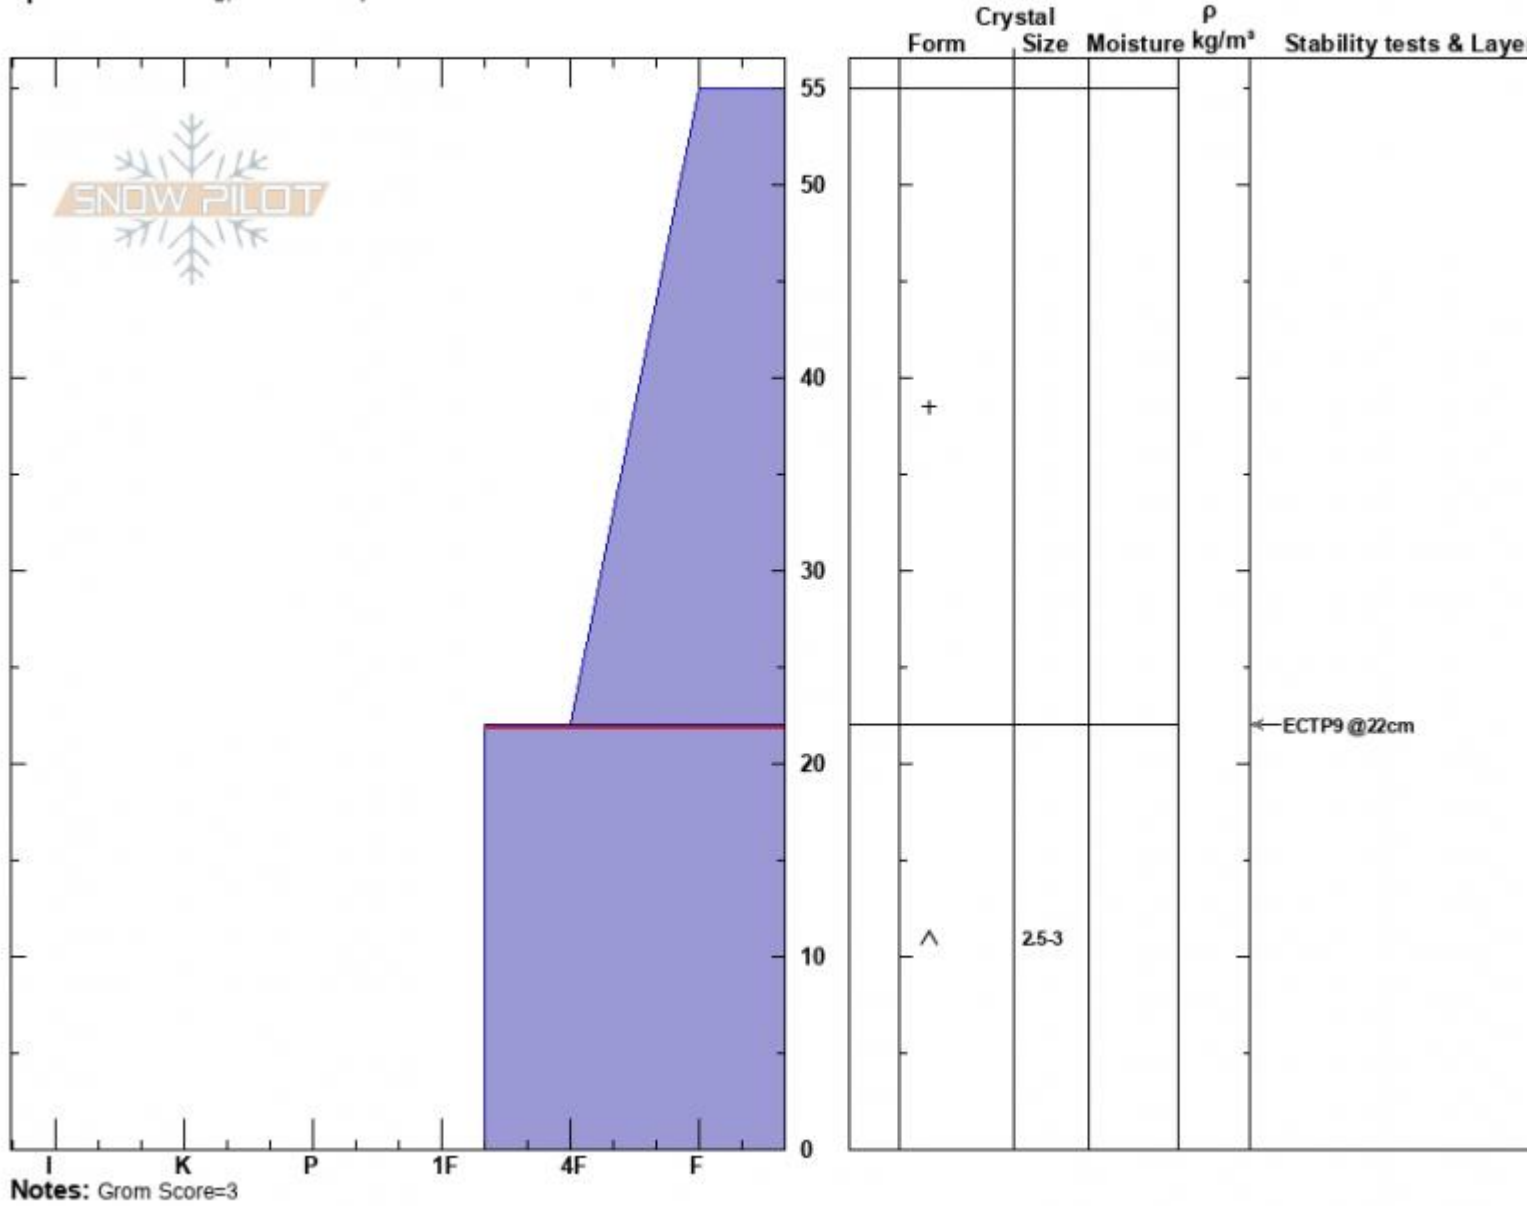

Middle basin ridge  
 Madison Range-N  
 MT  
**Elevation:** 9240 ft  
**Aspect:** 124°  
**Specifics:** Cracking; We skied slope

Nelson VanTassel  
 12/08/2023 - 12:50pm  
**Co-ord:** 45.32726N, -111.38150W  
**Slope Angle:** 21°  
**Wind Loading:**

**Stability:** Poor  
**Air Temperature:**  
**Sky Cover:** OVC  
**Precipitation:** S1  
**Wind:** N Light Breeze

**HS:**55     **Layer Notes:**  
 22-0cm: Problematic layer

Advisory Region  
 Northern Madison  
 Longitude  
 -111.38W  
 Latitude  
 45.34N  
 Northern Madison, 2023-12-08