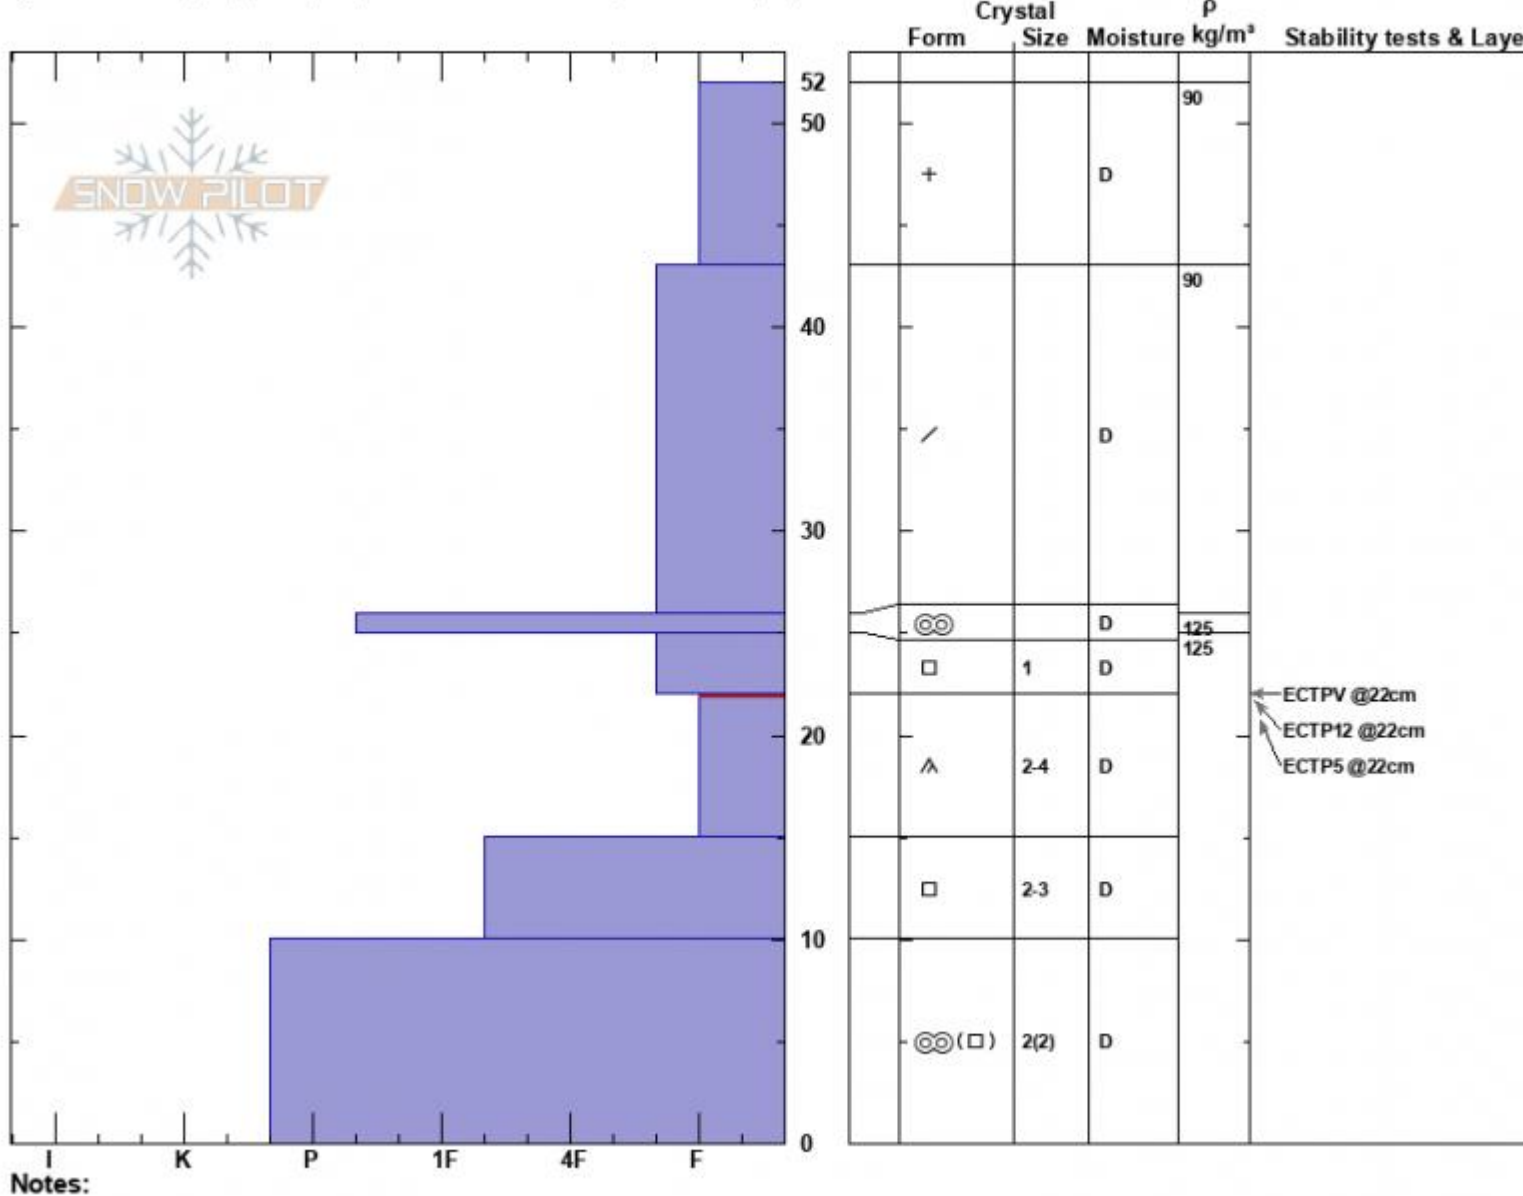

Beehive Basin  
 Madison Range-N  
 MT  
 Elevation: 8700 ft  
 Aspect: 220°

Doug Chabot-Admin  
 12/10/2023 - 11:00am  
 Co-ord: 45.32891N, -111.38644W  
 Slope Angle: 20°  
 Wind Loading: no

Stability: Poor  
 Air Temperature: -3°C  
 Sky Cover: OVC  
 Precipitation: NO  
 Wind: Calm

HS:52  
 Layer Notes:  
 22-15cm: Problematic layer

Specifics: Collapsing, widespread; Recent avalanche activity on similar slopes; Recent avalanche activity on different slopes

Advisory Region  
 Northern Madison  
 Longitude  
 -111.39W  
 Latitude  
 45.34N