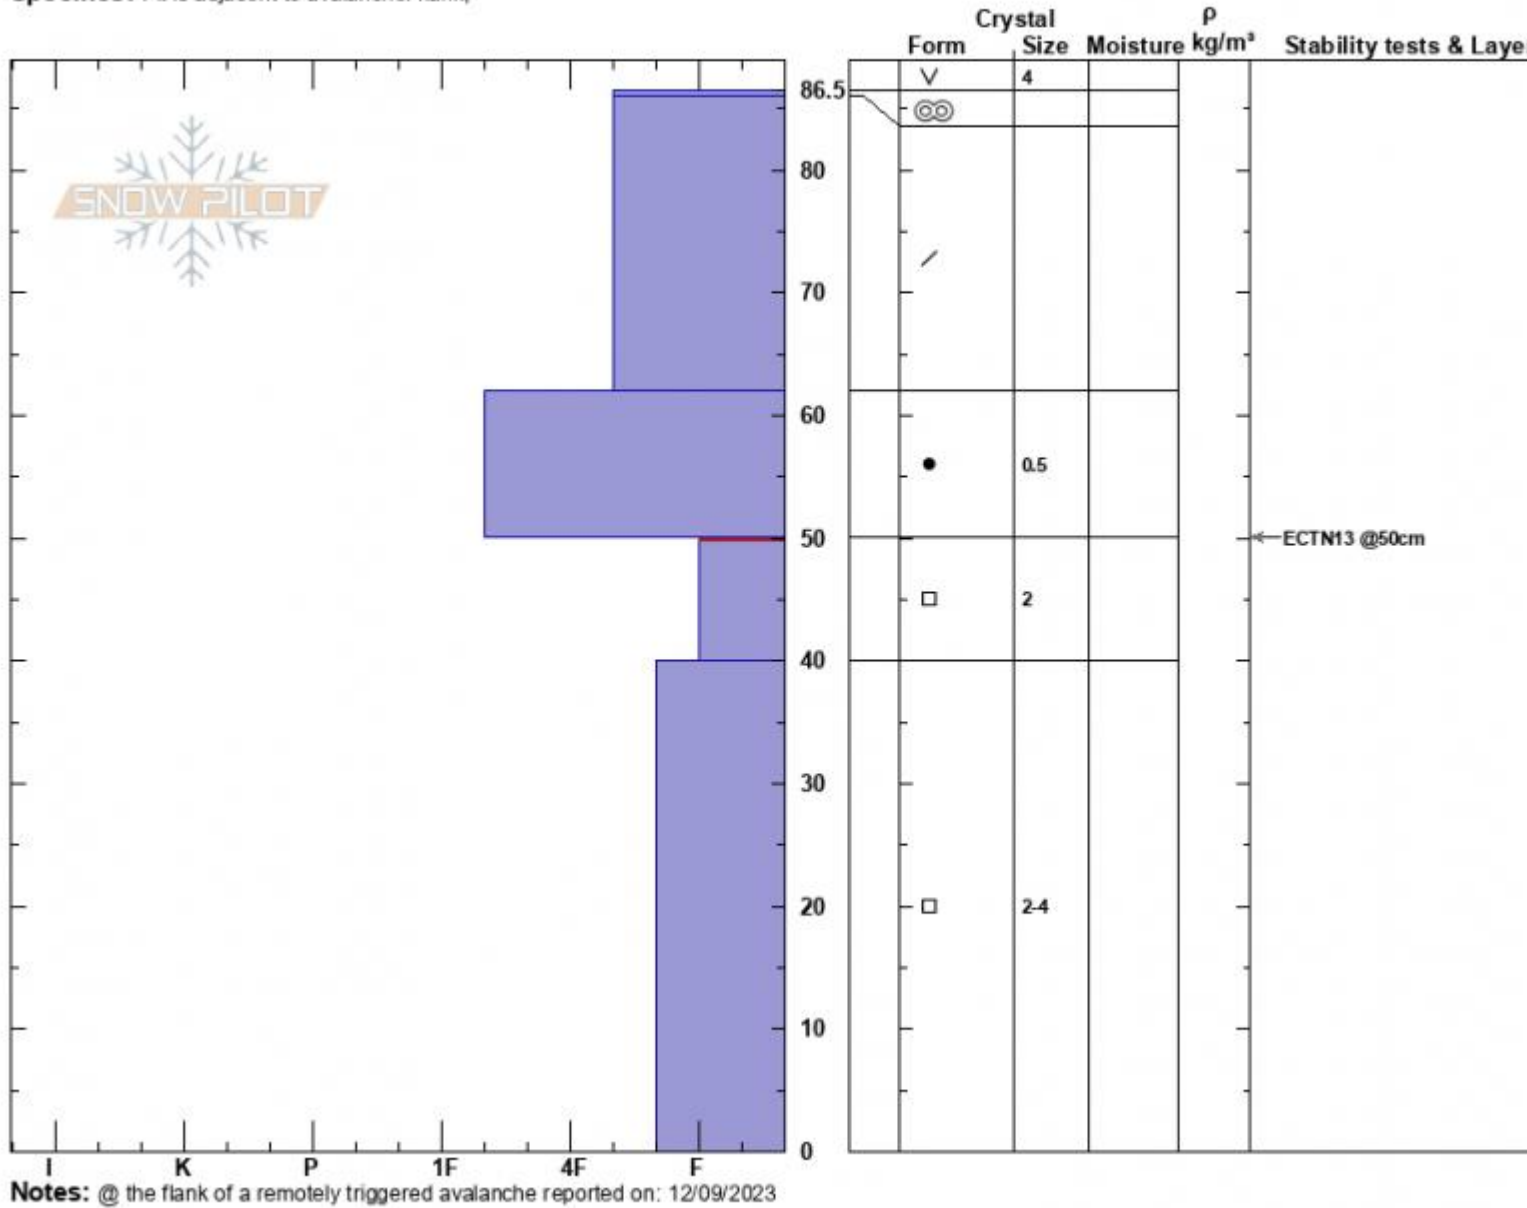

Tepee Basin Avalanche  
 Madison Range-S  
 MT  
 Elevation: 9260 ft  
 Aspect: 20°  
 Specifics: Pit is adjacent to avalanche: flank;

Zach Peterson  
 12/13/2023 - 11:45am  
 Co-ord: 44.90382N, -111.19498W  
 Slope Angle: 32°  
 Wind Loading:

Stability: Fair  
 Air Temperature:  
 Sky Cover: CLR  
 Precipitation: NO  
 Wind: Calm

HS:86.5 Layer Notes:  
 50-40cm: Problematic layer

Advisory Region  
 Southern Madison  
 Longitude  
 -111.19W  
 Latitude  
 44.90N

Forecast link: [GNFAC Avalanche Forecast for Thu Dec 14, 2023](#)  
 Southern Madison, 2023-12-13