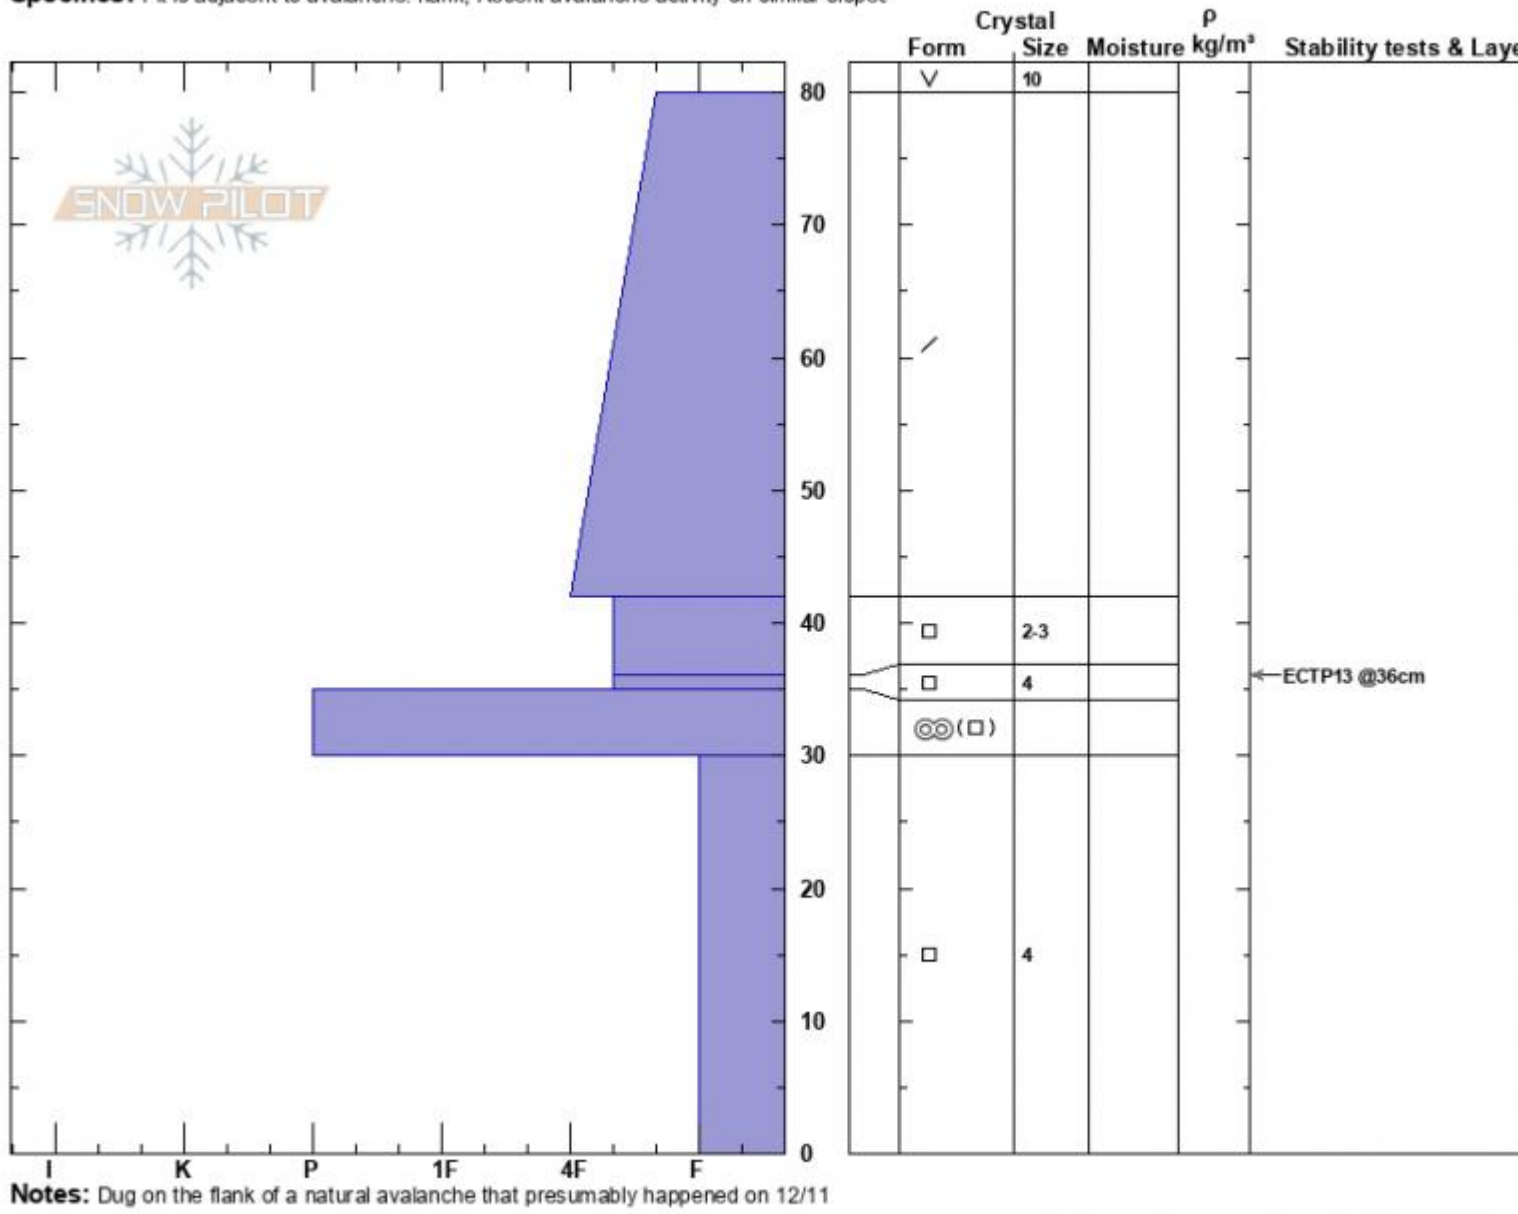

Lower Lionhead NE  
 Lionhead Range  
 MT  
 Elevation: 8500 ft  
 Aspect: 35°  
 Specifics: Pit is adjacent to avalanche: flank; Recent avalanche activity on similar slopes

Zach Peterson  
 12/15/2023 - 11:30am  
 Co-ord: 44.72584N, -111.31398W  
 Slope Angle: 30°  
 Wind Loading: no

Stability:  
 Air Temperature:  
 Sky Cover: CLR  
 Precipitation: NO  
 Wind: Calm

HS:80  
 Layer Notes:  
 36-35cm: Problematic layer

Advisory Region  
 Lionhead Range  
 Longitude  
 -111.32W  
 Latitude  
 44.73N  
 Lionhead Range, 2023-12-15