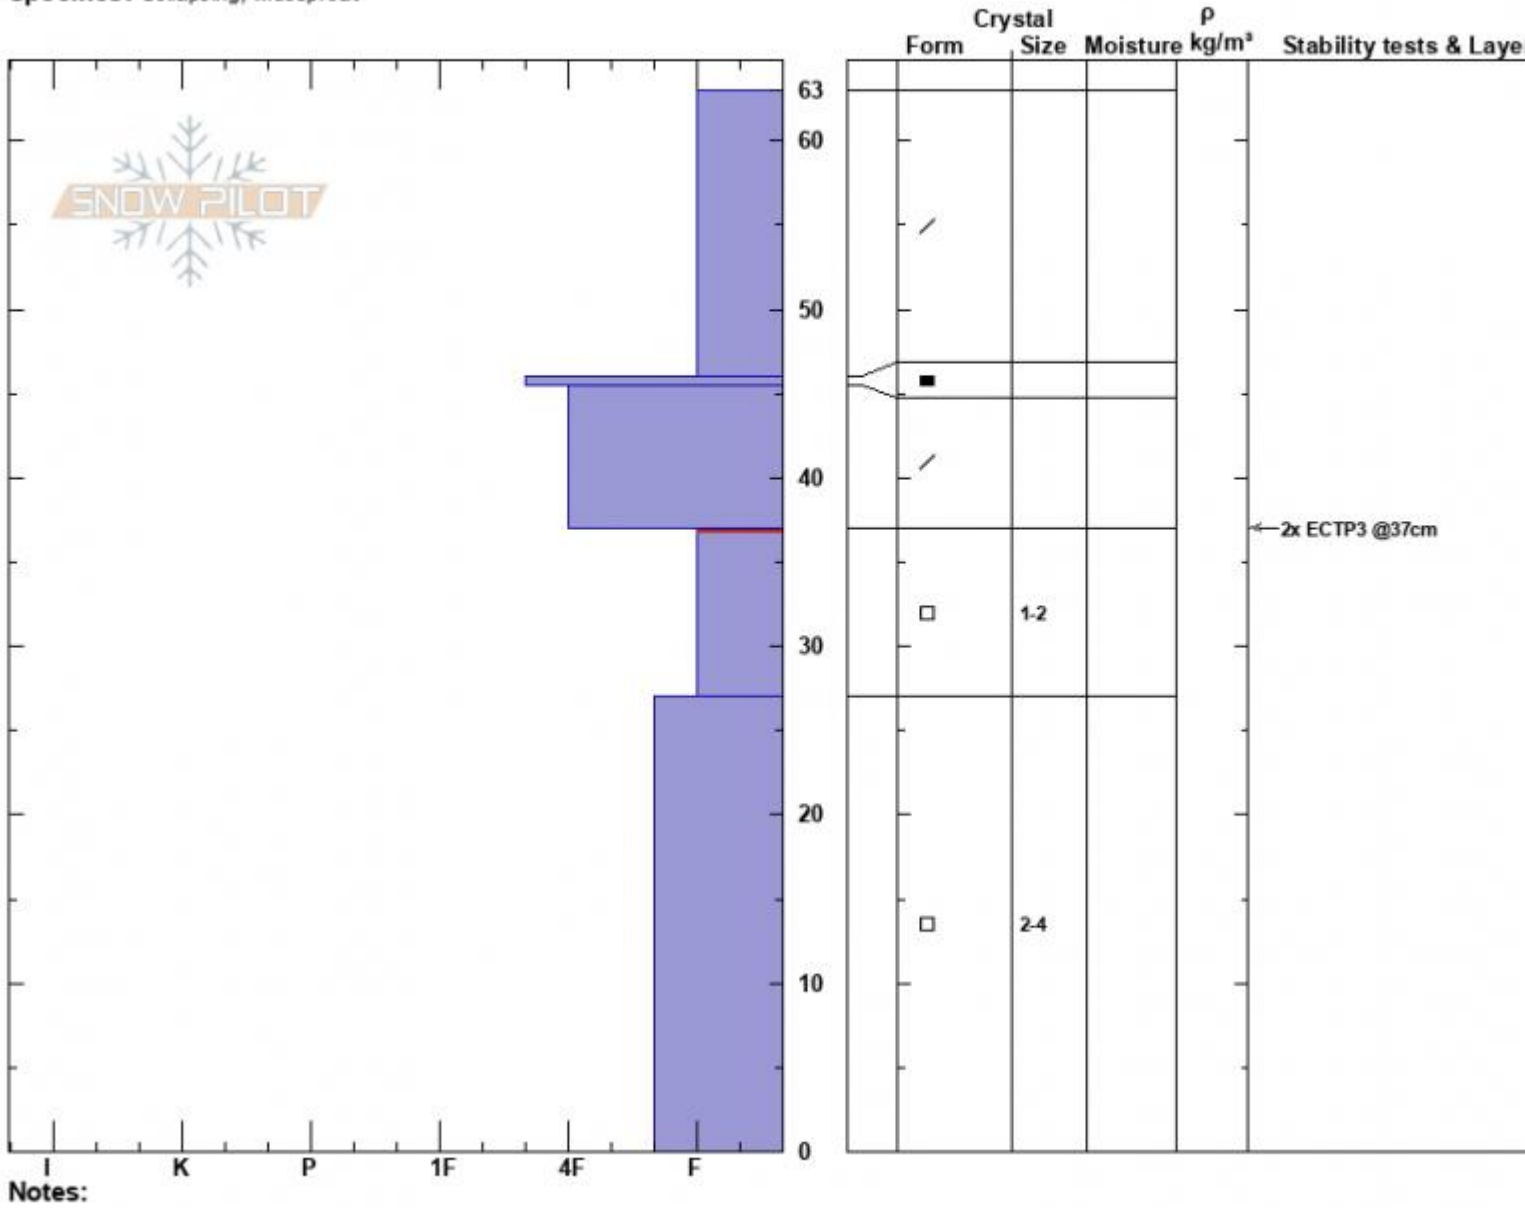

Sunlight Basin Profile  
 Madison Range-S  
 MT  
 Elevation: 9480 ft  
 Aspect: 100°  
 Specifics: Collapsing, widespreac

Dave Zinn  
 12/10/2023 - 11:30am  
 Co-ord: 44.97495N, -111.31363W  
 Slope Angle: 15°  
 Wind Loading: previous

Stability: Poor  
 Air Temperature:  
 Sky Cover: SCT  
 Precipitation: NO  
 Wind: Calm

HS:63  
 Layer Notes:  
 37-27cm: Problematic layer

Advisory Region  
 Southern Madison  
 Longitude  
 -111.31W  
 Latitude  
 44.97N  
 Southern Madison, 2023-12-11