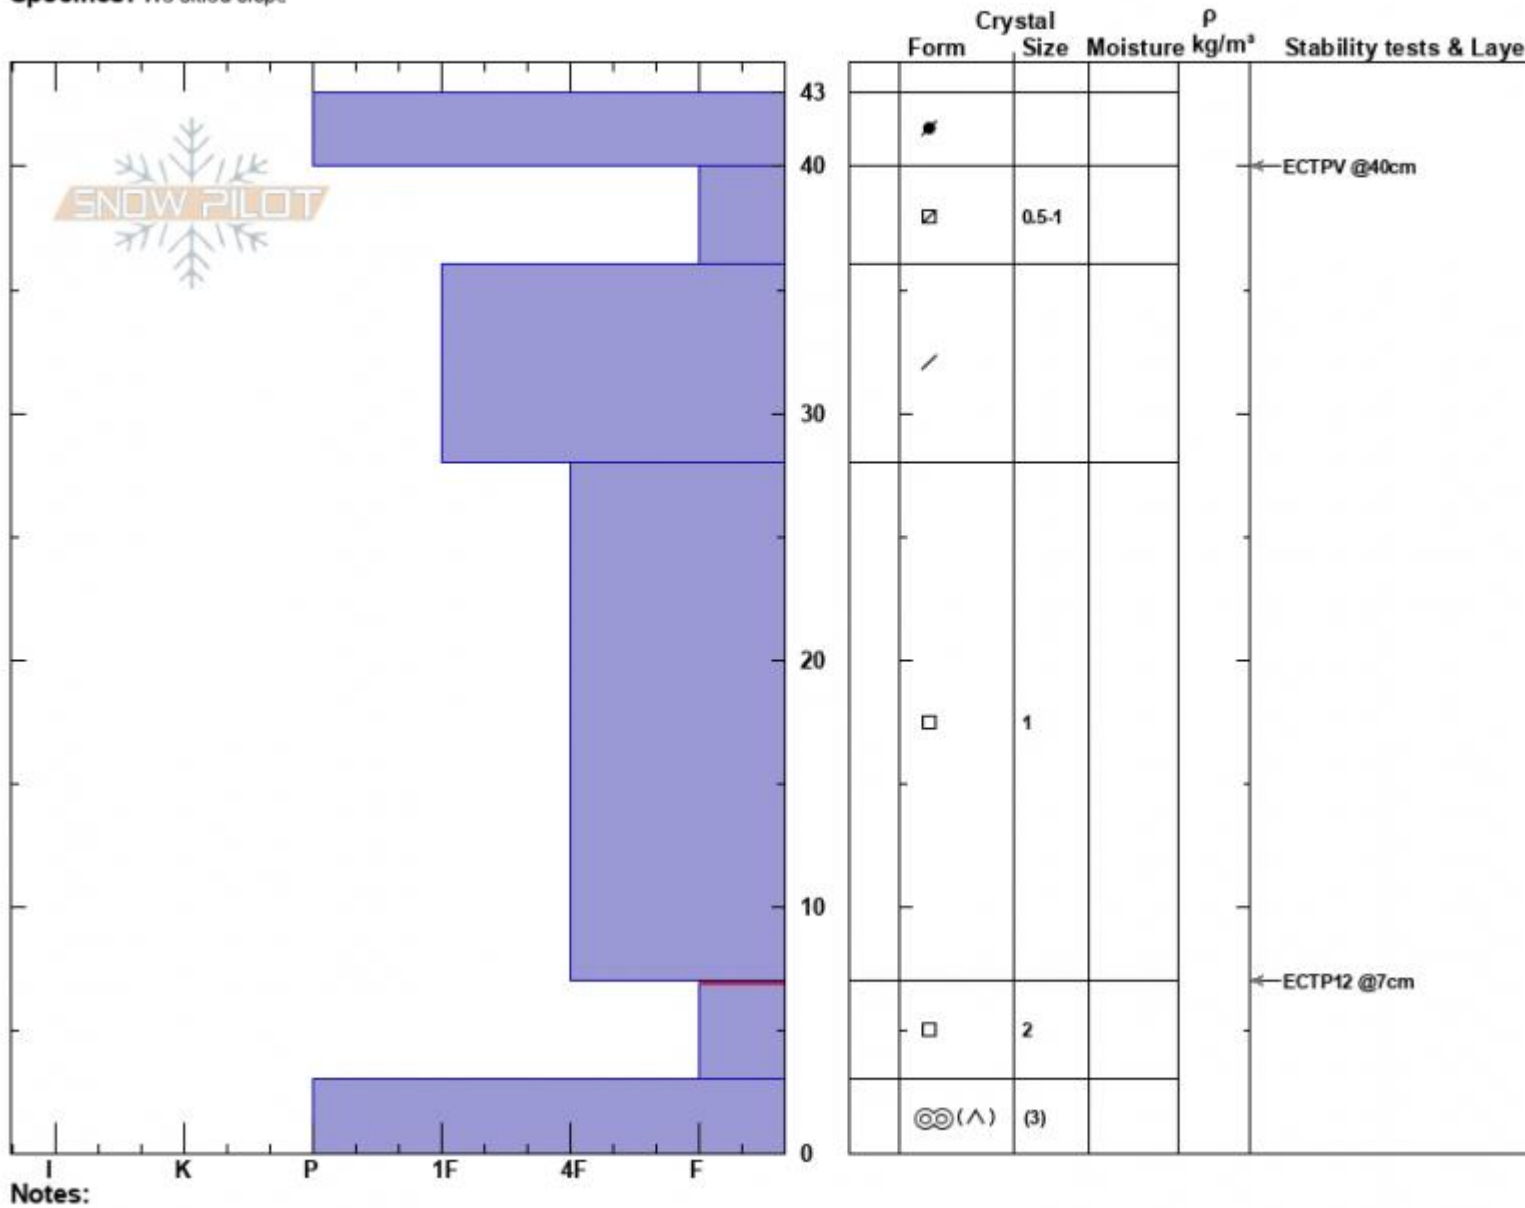

Throne Shoulder  
 Bridger Range  
 MT  
 Elevation: 7875 ft  
 Aspect: 100°  
 Specifics: We skied slope

Dave Zinn  
 12/18/2023 - 11:00am  
 Co-ord: 45.88379N, -110.94873W  
 Slope Angle: 28°  
 Wind Loading: no

Stability: Fair  
 Air Temperature:  
 Sky Cover: CLR  
 Precipitation: NO  
 Wind: S Calm

HS:43  
 PF:40  
 Layer Notes:  
 7-3cm: Problematic layer

Advisory Region  
 Bridger Range  
 Longitude  
 -110.95W  
 Latitude  
 45.88N  
 Bridger Range, 2023-12-18