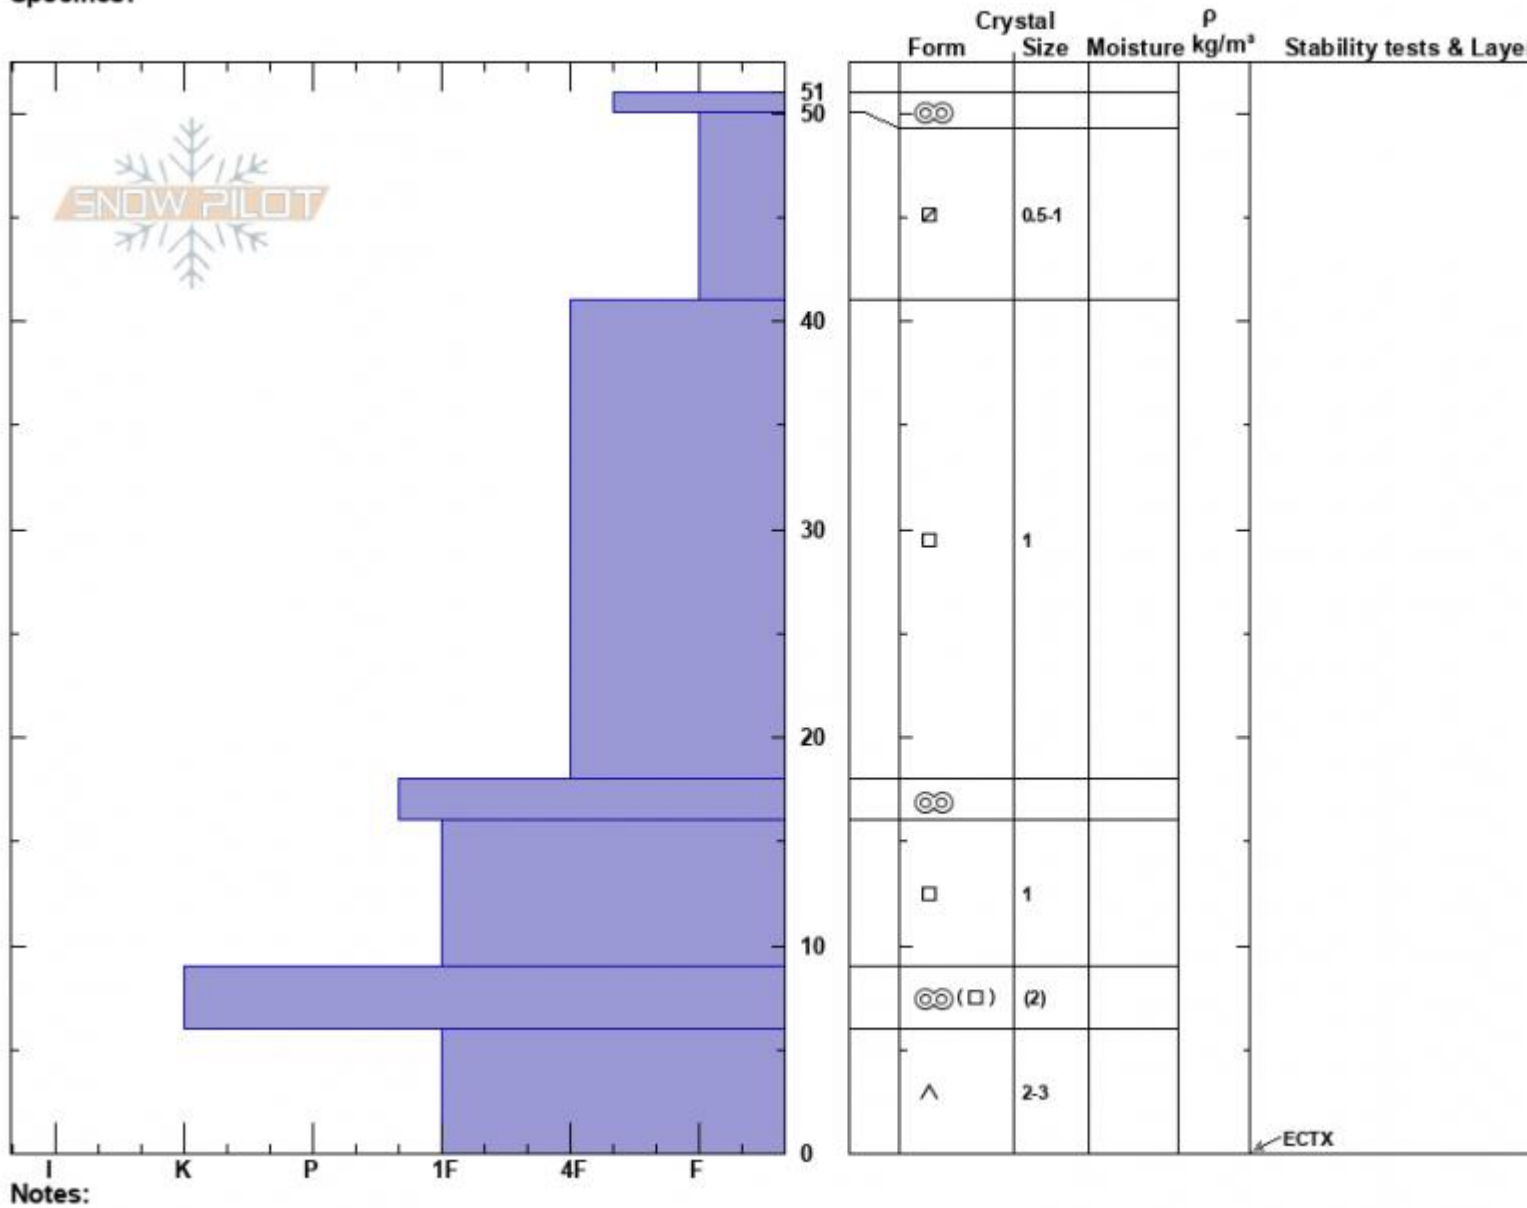

Throne North
 Bridger Range
 MT
 Elevation: 8300 ft
 Aspect: 330°
 Specifics:

Dave Zinn
 12/18/2023 - 12:00pm
 Co-ord: 45.88261N, -110.95303W
 Slope Angle: 26°
 Wind Loading: no

Stability: Fair
 Air Temperature:
 Sky Cover: SCT
 Precipitation: NO
 Wind: S Calm

HS:51
 PF:40
 Layer Notes:

Advisory Region
 Bridger Range
 Longitude
 -110.95W
 Latitude
 45.88N
 Bridger Range, 2023-12-18