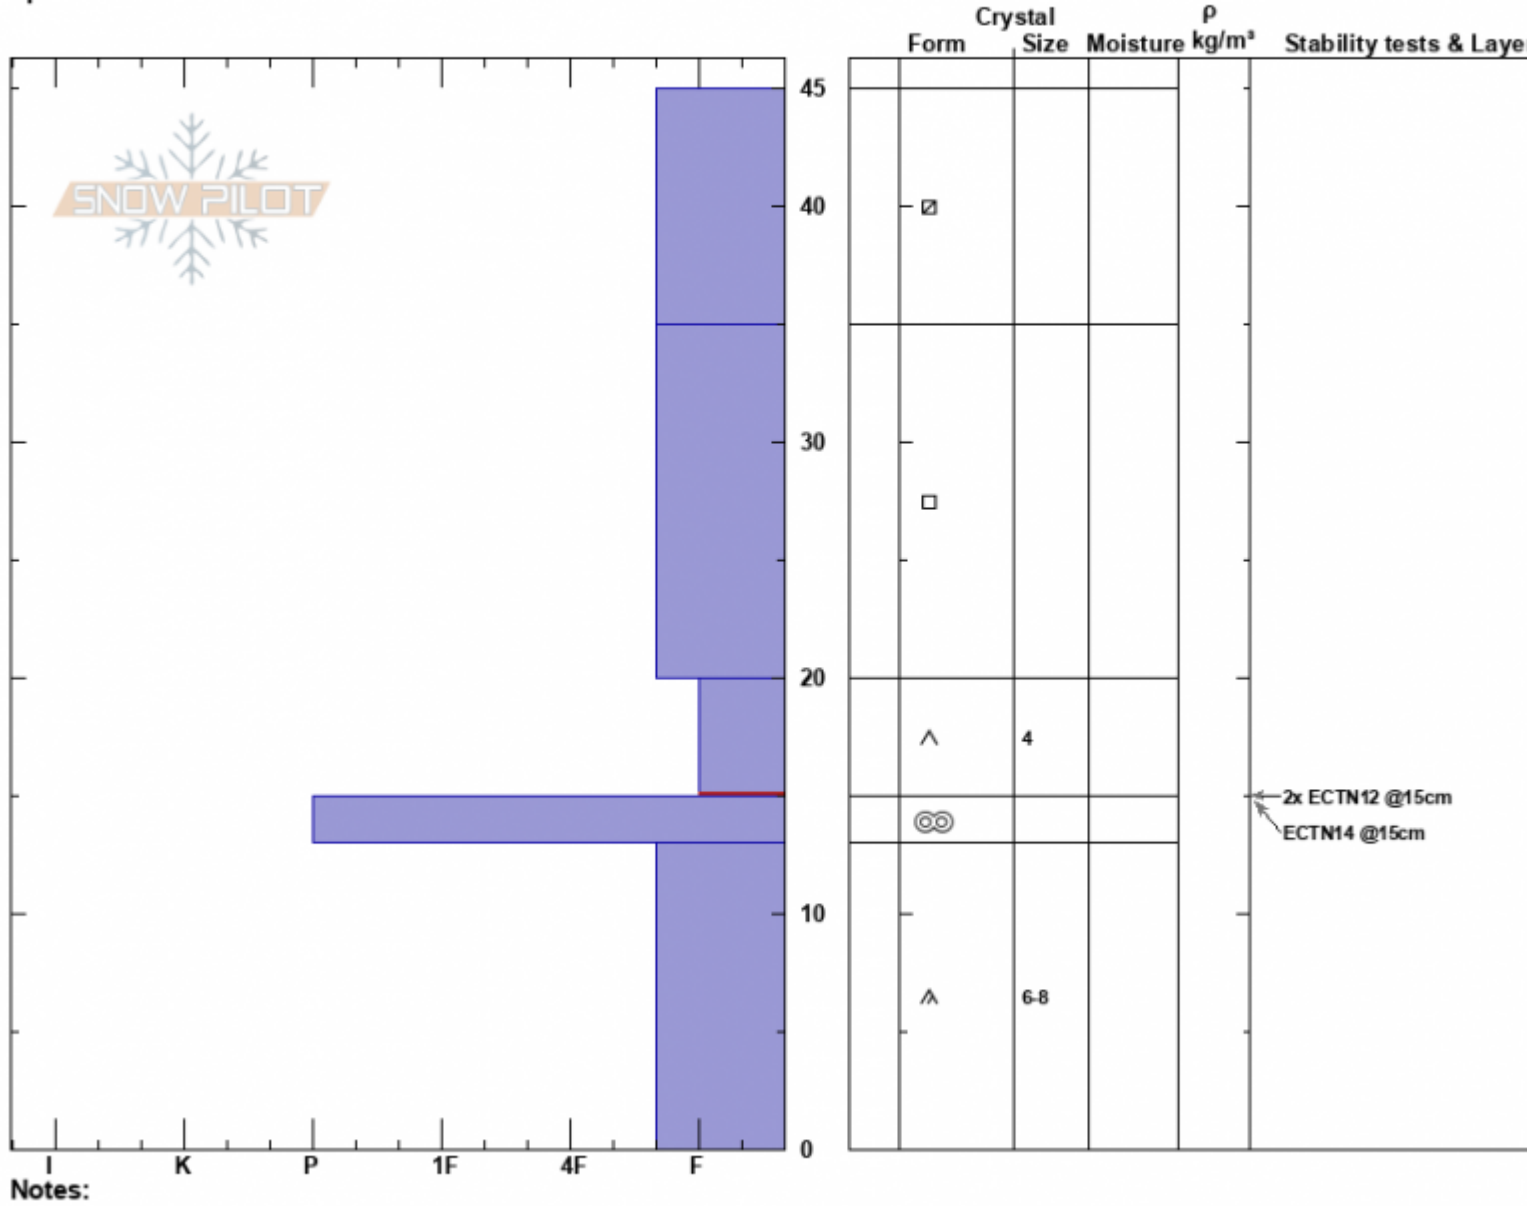

Lazy Susan  
 Bridger Range  
 MT  
 Elevation: 8500 ft  
 Aspect: 60°  
 Specifics:

Doug Chabot-Admin  
 12/19/2023 - 11:30am  
 Co-ord: 45.82334N, -110.92911W  
 Slope Angle: 27°  
 Wind Loading:

Stability: Fair  
 Air Temperature: -1°C  
 Sky Cover: CLR  
 Precipitation: NO  
 Wind:

HS:45      **Layer Notes:**  
 20-15cm: Problematic layer

Advisory Region  
 Bridger Range  
 Longitude  
 -110.93W  
 Latitude  
 45.83N  
 Bridger Range, 2023-12-20