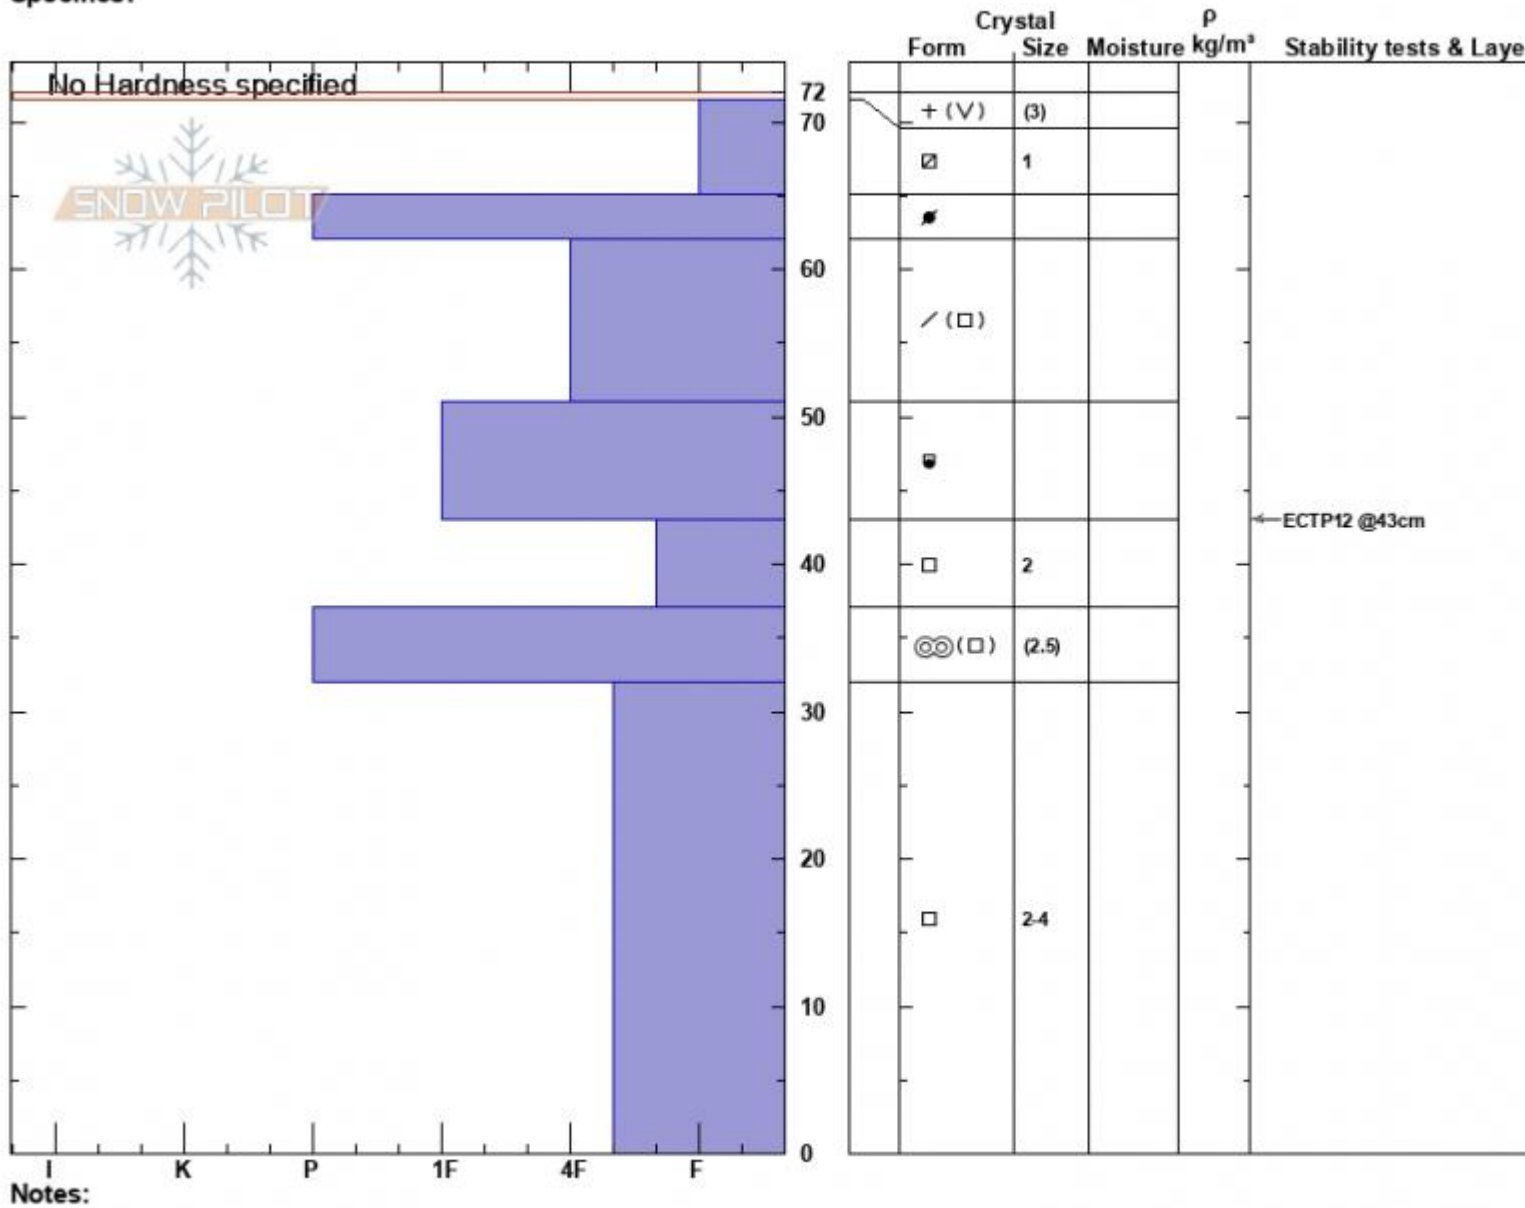

Tepee Boundary S  
 Madison Range-S  
 MT  
 Elevation: 9600 ft  
 Aspect: 171°  
 Specifics:

Zach Peterson  
 12/22/2023 - 1:00pm  
 Co-ord: 44.91395N, -111.18864W  
 Slope Angle: 15°  
 Wind Loading: previous

Stability: Poor  
 Air Temperature:  
 Sky Cover: BKN  
 Precipitation: S-1  
 Wind: SW Moderate

HS:72  
 Layer Notes:  
 43-37cm: Problematic layer

Advisory Region  
 Southern Madison  
 Longitude  
 -111.19W  
 Latitude  
 44.90N  
 Southern Madison, 2023-12-22