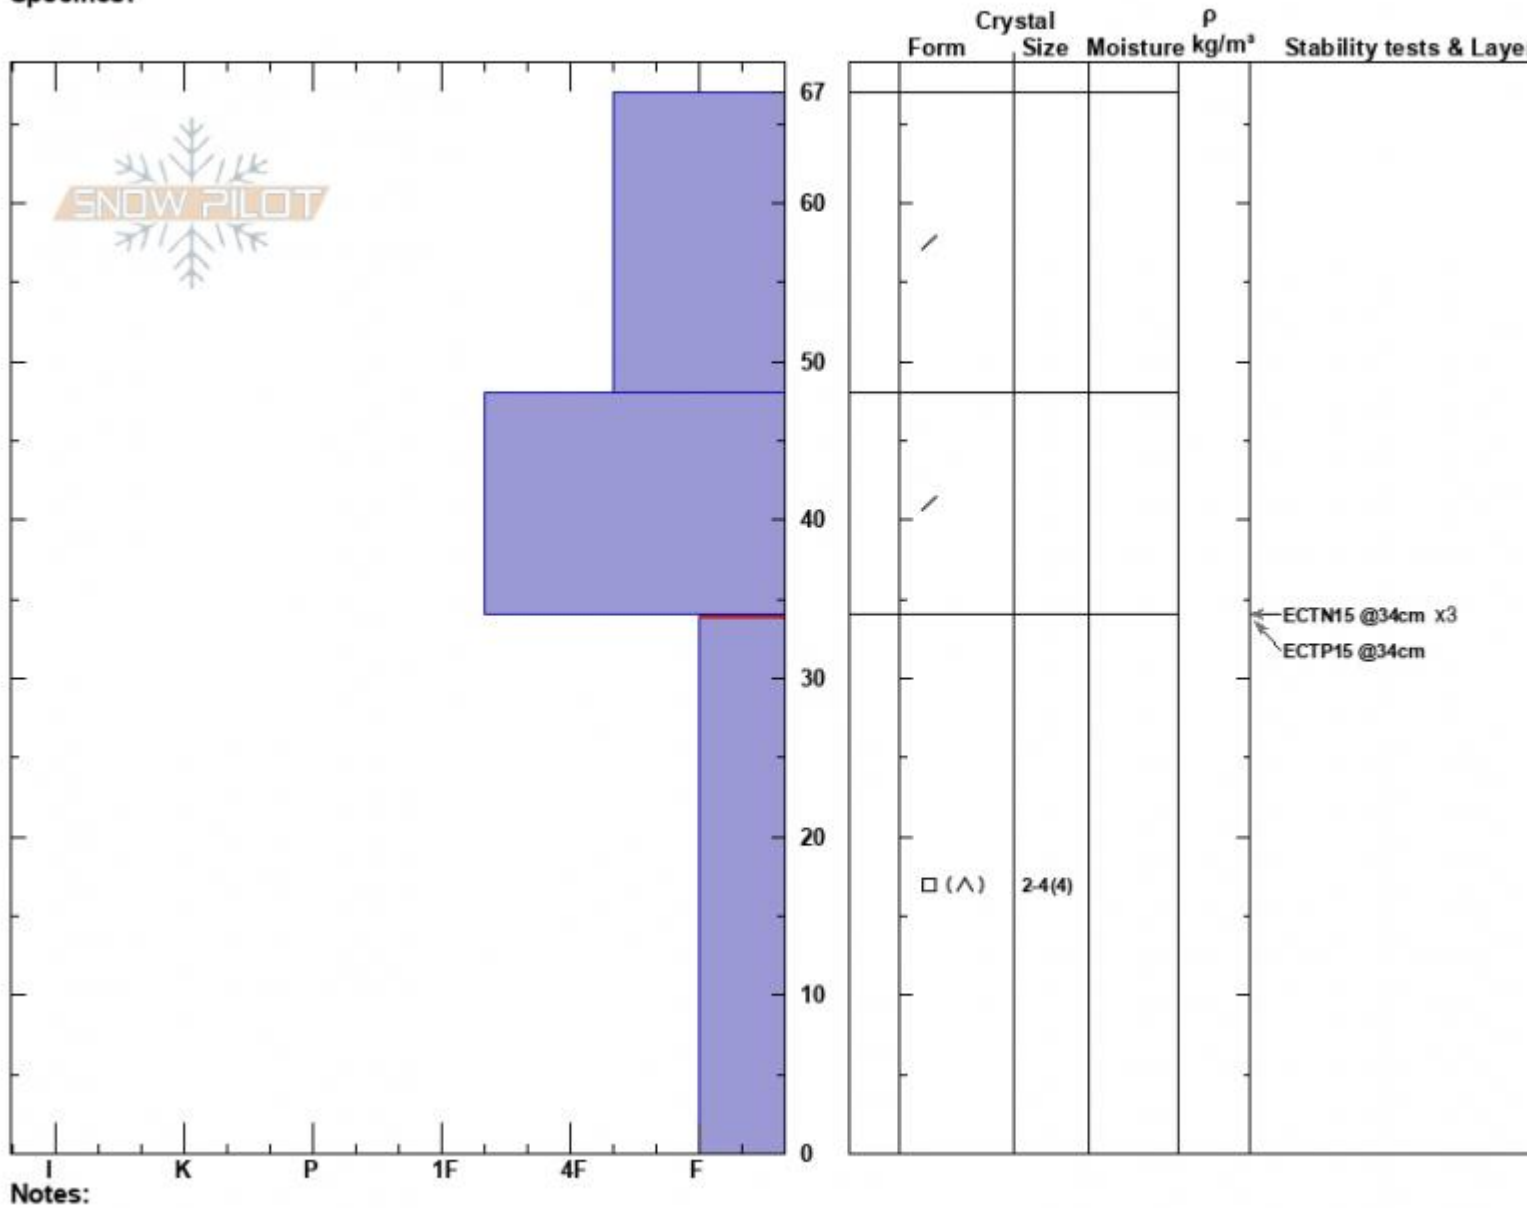

Miller Ridge  
 Beartooths  
 MT  
 Elevation: 9700 ft  
 Aspect: 66°  
 Specifics:

Zach Peterson  
 12/21/2023 - 11:00am  
 Co-ord: 45.03583N, -109.95306W  
 Slope Angle: 25°  
 Wind Loading: no

Stability: Fair  
 Air Temperature:  
 Sky Cover: OVC  
 Precipitation: S-1  
 Wind:

HS:67      **Layer Notes:**  
 34-0cm: Problematic layer

Advisory Region  
 Cooke City  
 Longitude  
 -109.97W  
 Latitude  
 45.04N  
 Cooke City, 2023-12-21